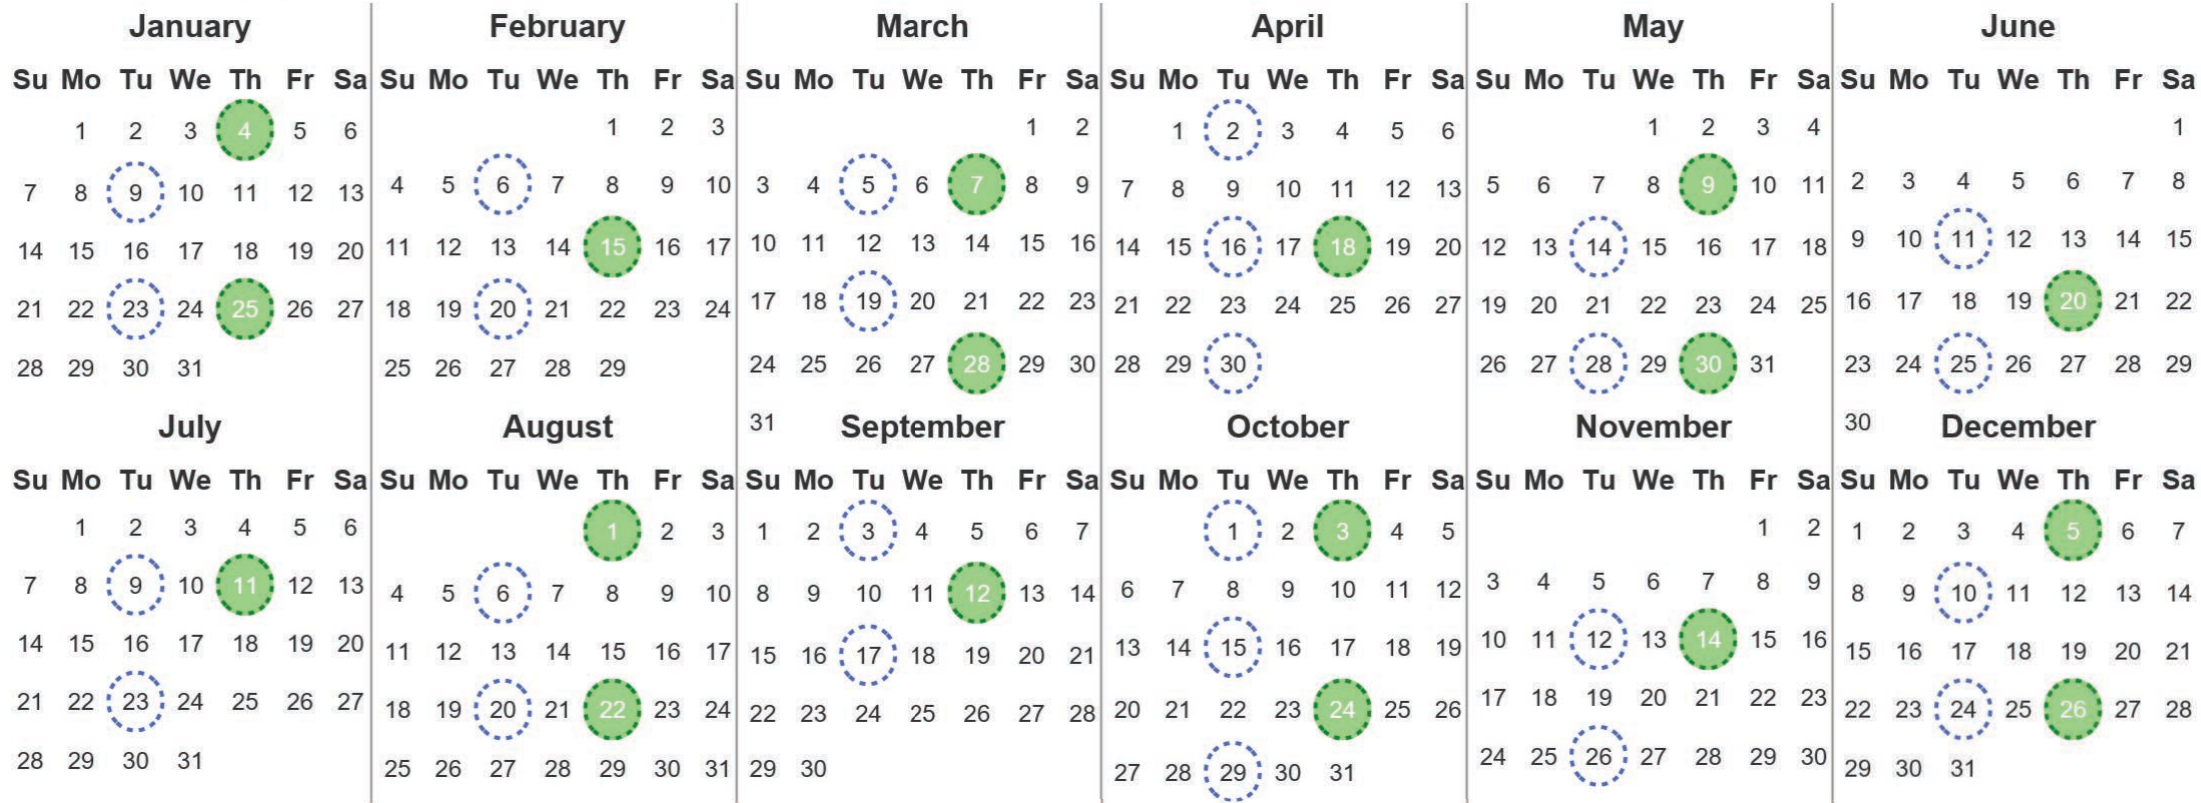

Your waste and recycling collection dates for **2024**.

**Non-recyclable Bin**  
Only for items that cannot be recycled

**Recycling Bin**  
Paper, card & cardboard • Plastic bottles, pots, tubs & trays • Tins, cans & empty aerosols • Cartons

Please place your bins out for collection **by 7.30am** on your collection day.

**Festive Collections**  
Check local press or website for details