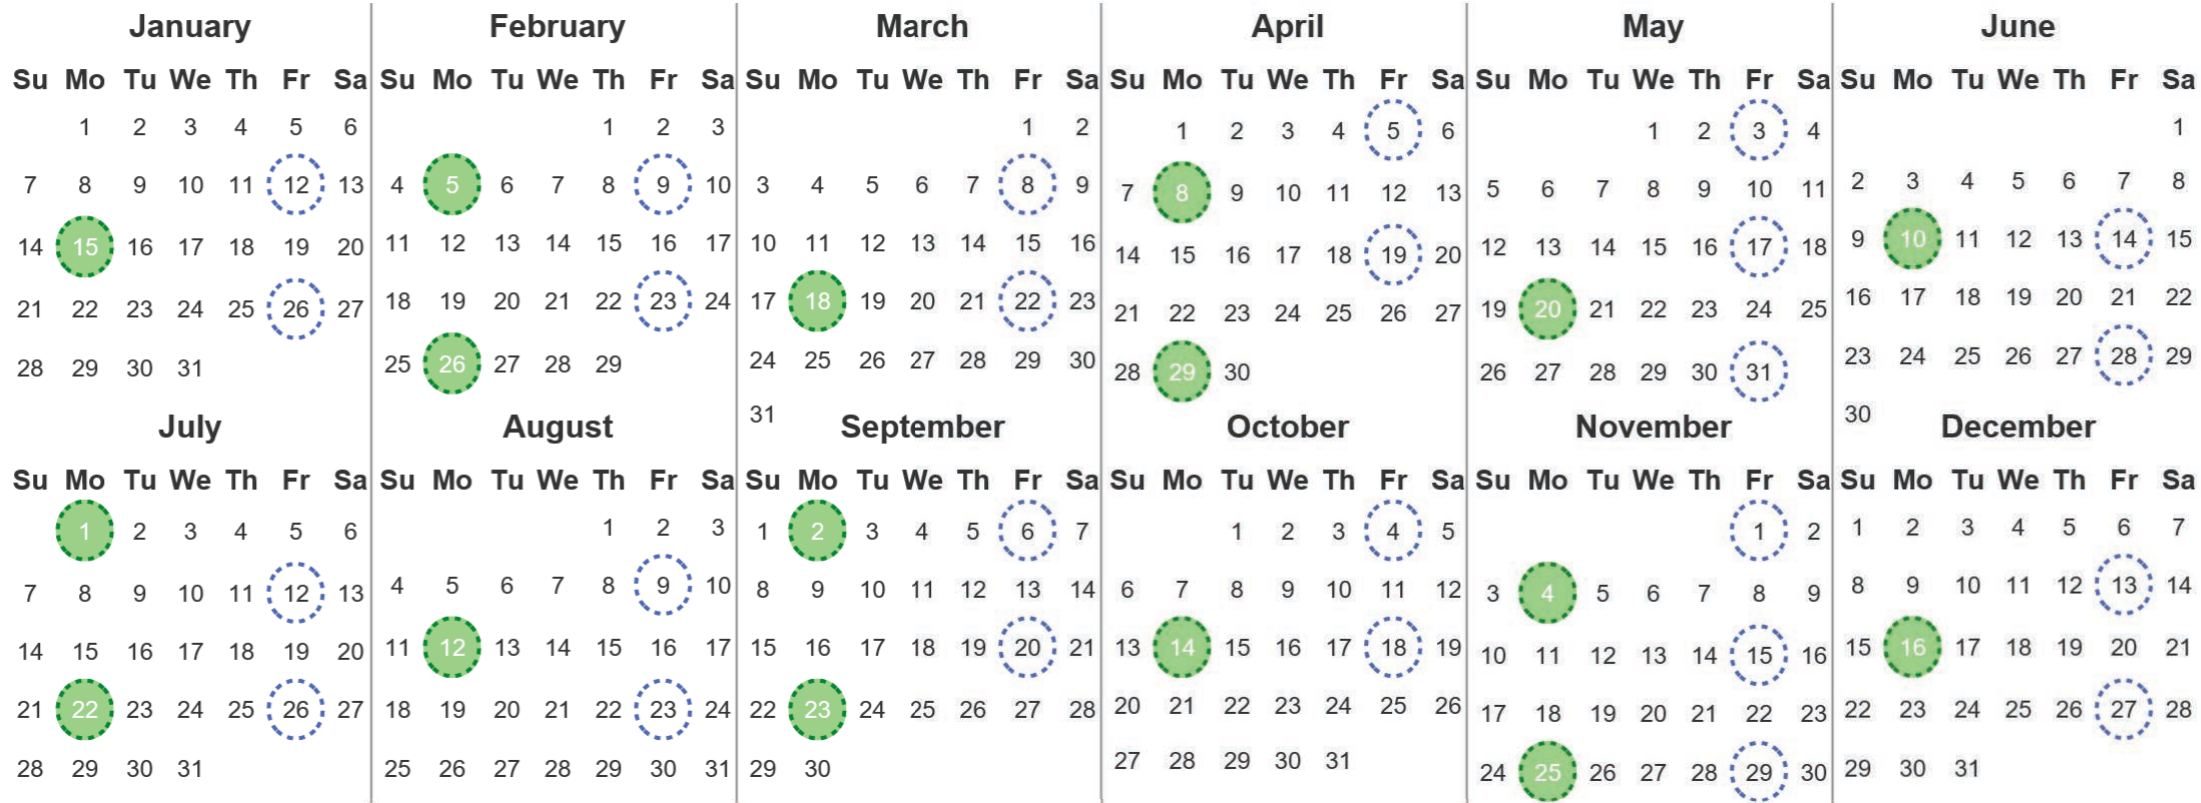

Your waste and recycling collection dates for 2024.

 <b>Non-recyclable Bin</b> Only for items that cannot be recycled	 <b>Recycling Bin</b> Paper, card & cardboard • Plastic bottles, pots, tubs & trays • Tins, cans & empty aerosols • Cartons
---	---

Please place your bins out for collection **by 7.30am on your collection day.**

 	 	 <b>Festive Collections</b> Check local press or website for details
---	---	--