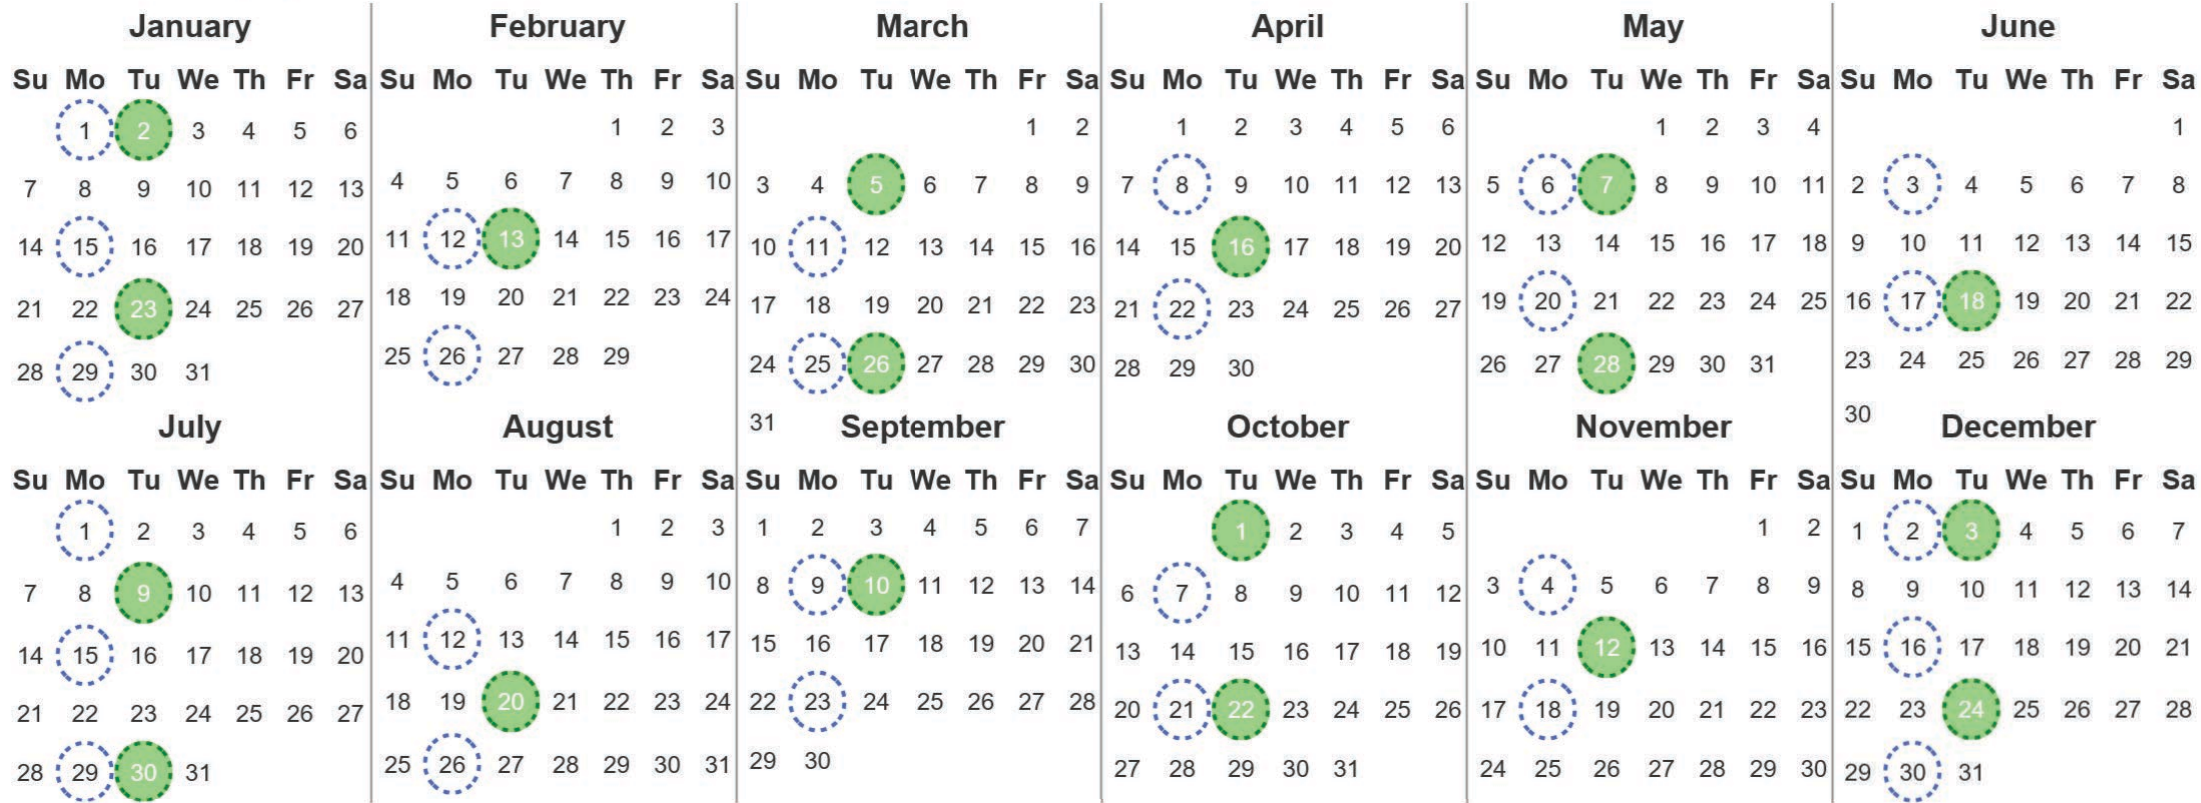

Your waste and recycling collection dates for **2024**.

Non-recyclable Bin
Only for items that cannot be recycled

Recycling Bin
Paper, card & cardboard • Plastic bottles, pots, tubs & trays • Tins, cans & empty aerosols • Cartons

Please place your bins out for collection **by 7.30am** on your collection day.

Festive Collections
Check local press or website for details

Calendar Reference: KIN_54