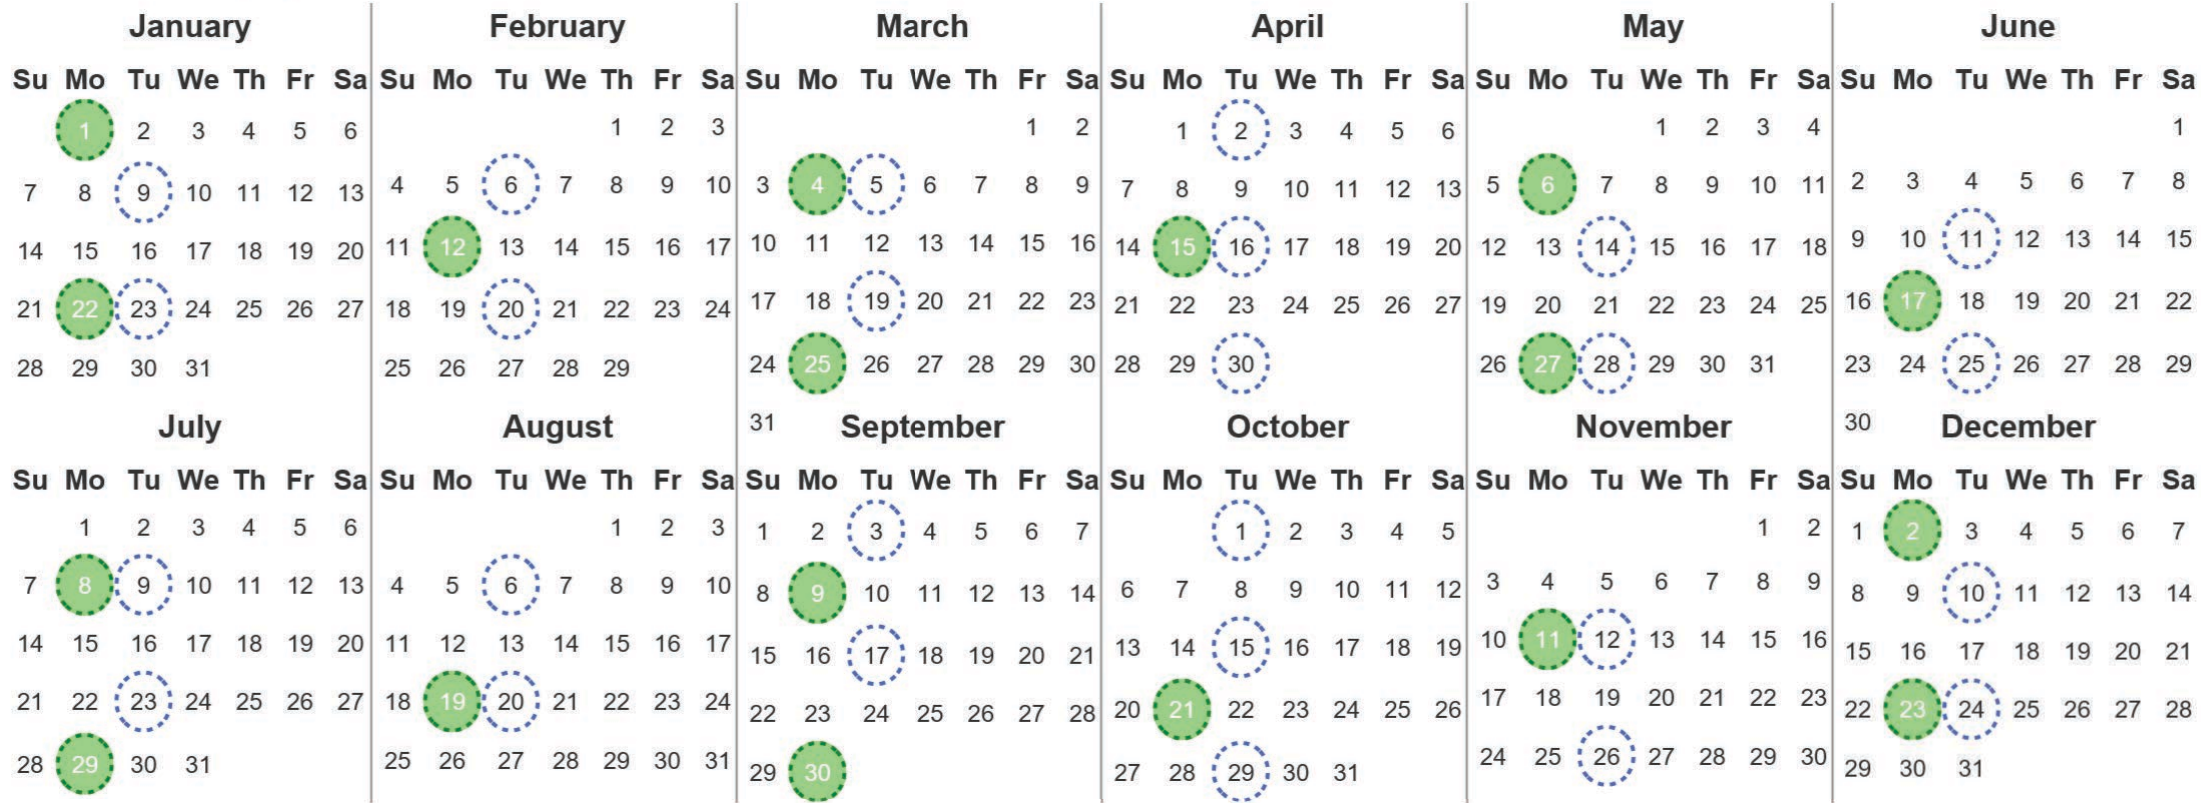

Your waste and recycling collection dates for **2024**.

Non-recyclable Bin
Only for items that cannot be recycled

Recycling Bin
Paper, card & cardboard • Plastic bottles, pots, tubs & trays • Tins, cans & empty aerosols • Cartons

Please place your bins out for collection **by 7.30am** on your collection day.

Festive Collections
Check local press or website for details