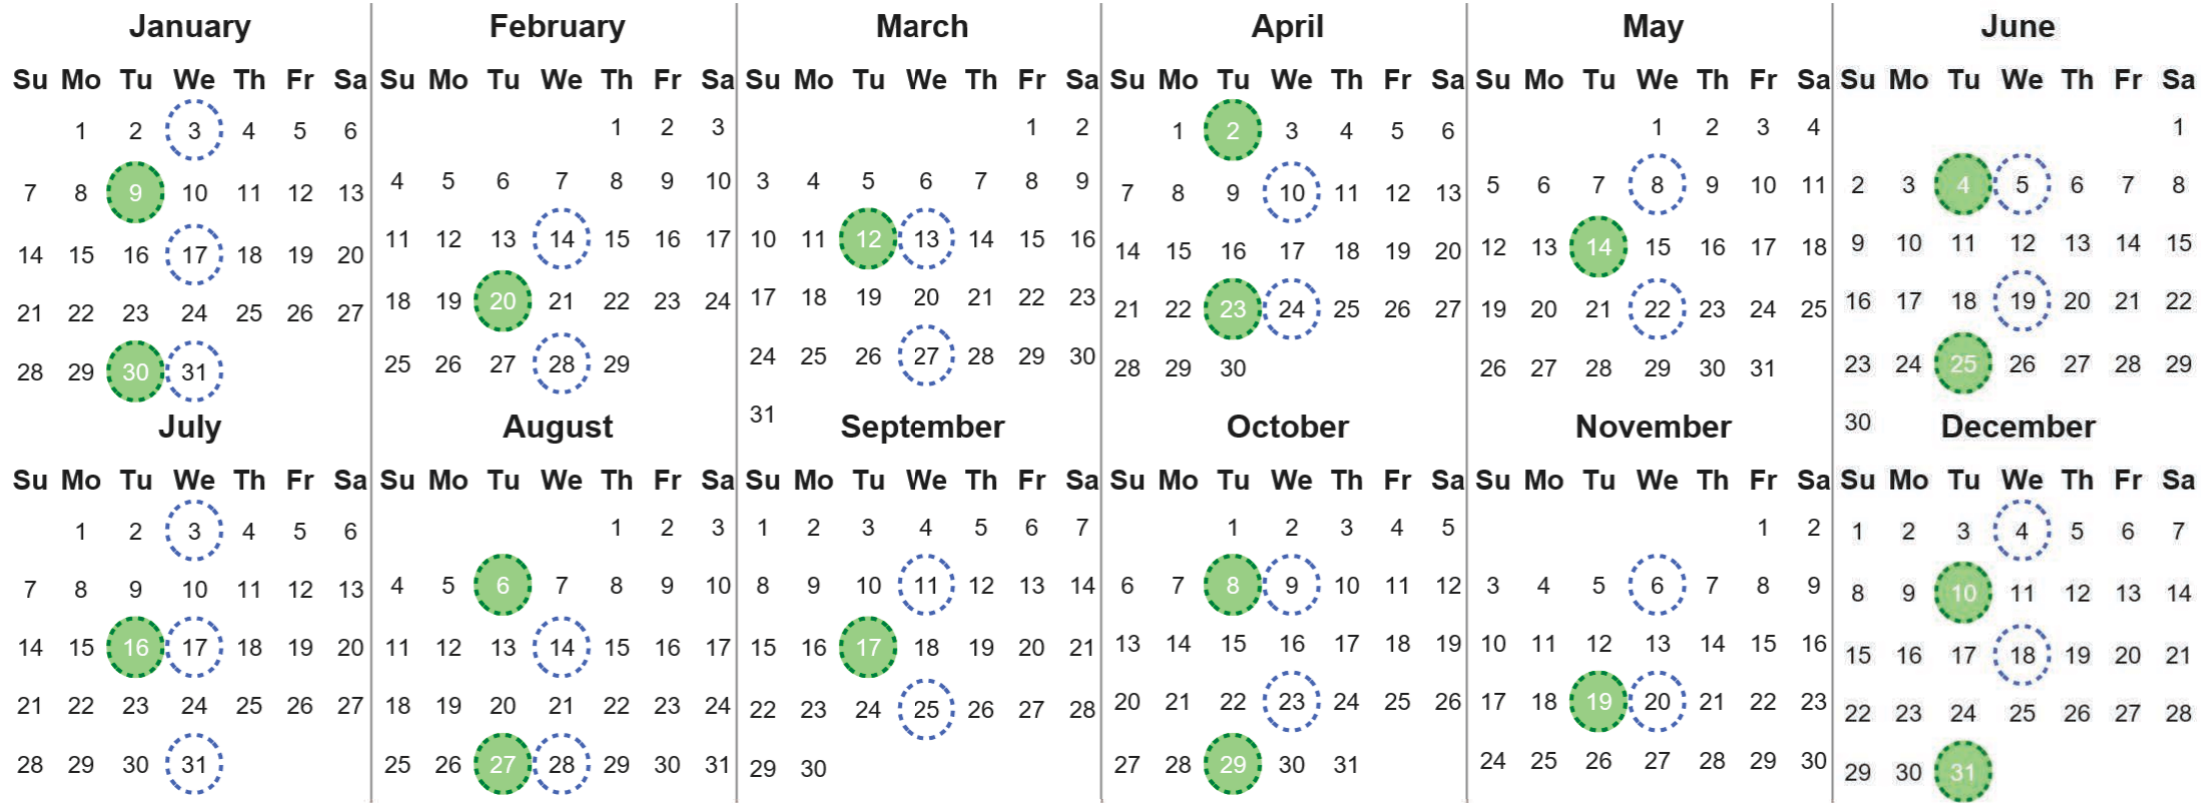

Your waste and recycling collection dates for **2024**.

Non-recyclable Bin
Only for items that cannot be recycled

Recycling Bin
Paper, card & cardboard • Plastic bottles, pots, tubs & trays • Tins, cans & empty aerosols • Cartons

Please place your bins out for collection **by 7.00am on your collection day.**

Festive Collections
Check local press or website for details

Calendar Reference: ISL_9