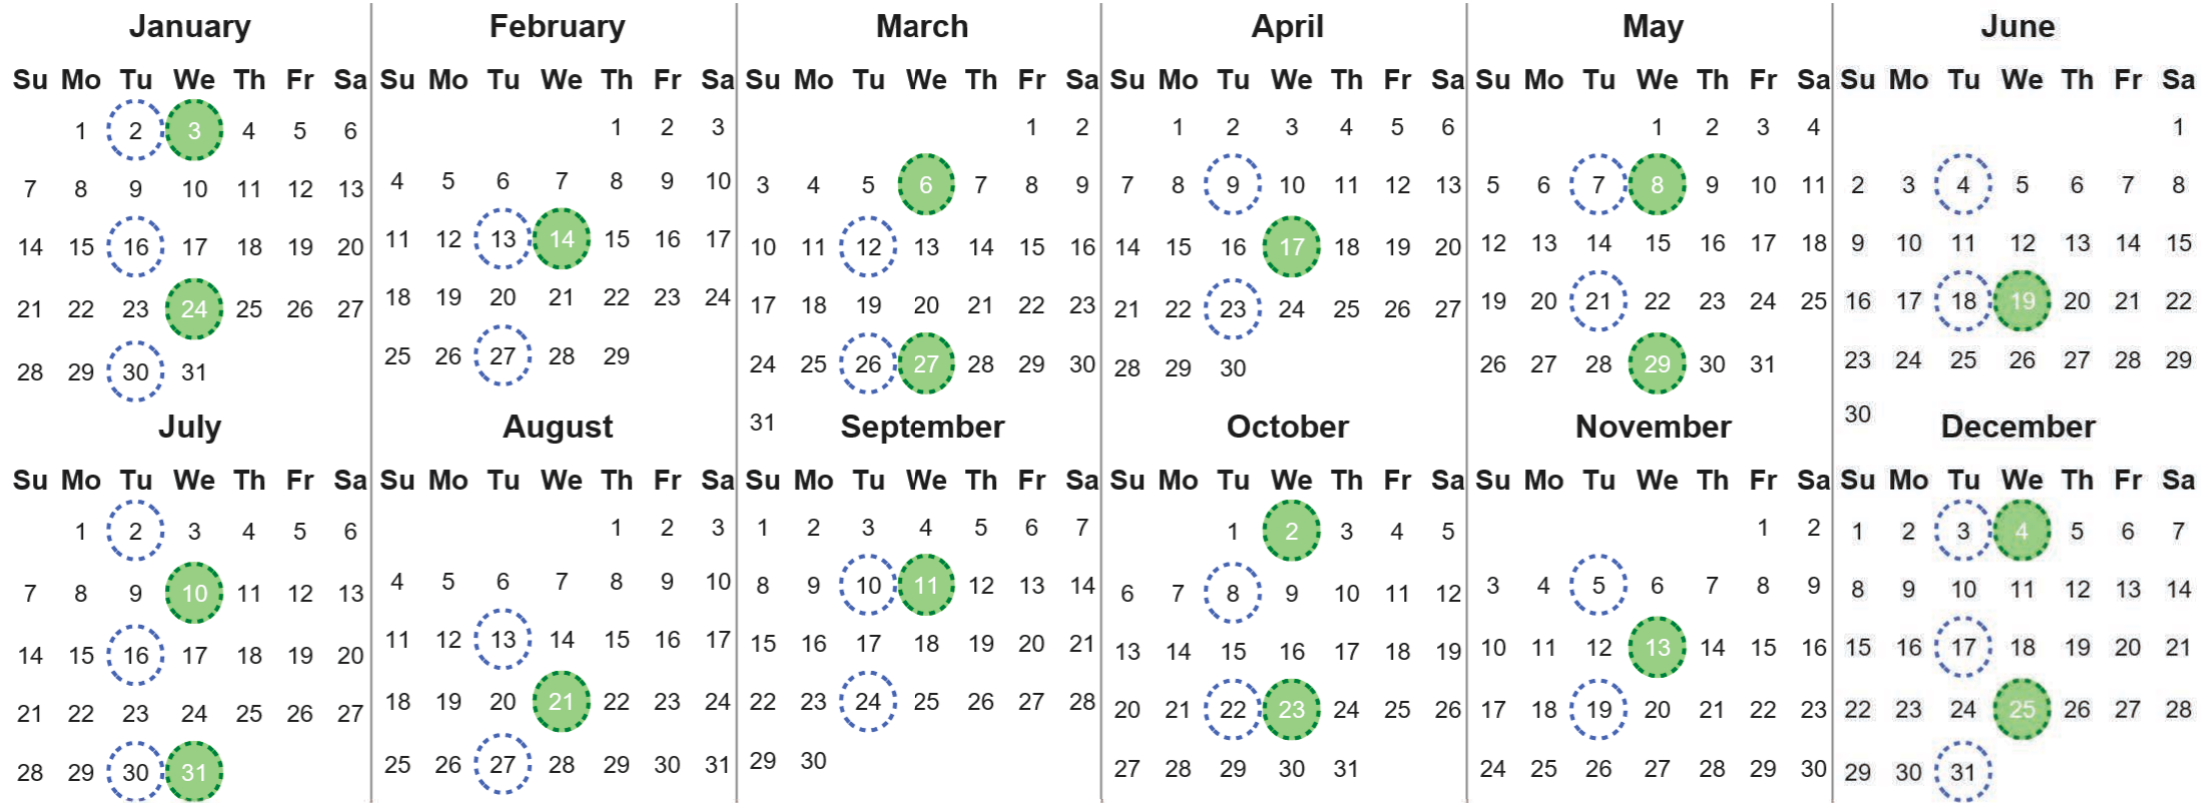

Your waste and recycling collection dates for **2024**.

 Non-recyclable Bin Only for items that cannot be recycled	 Recycling Bin Paper, card & cardboard • Plastic bottles, pots, tubs & trays • Tins, cans & empty aerosols • Cartons
---	---

Please place your bins out for collection by 7.00am on your collection day.

 	 	 Festive Collections Check local press or website for details
---	---	--

Calendar Reference: ISL_8