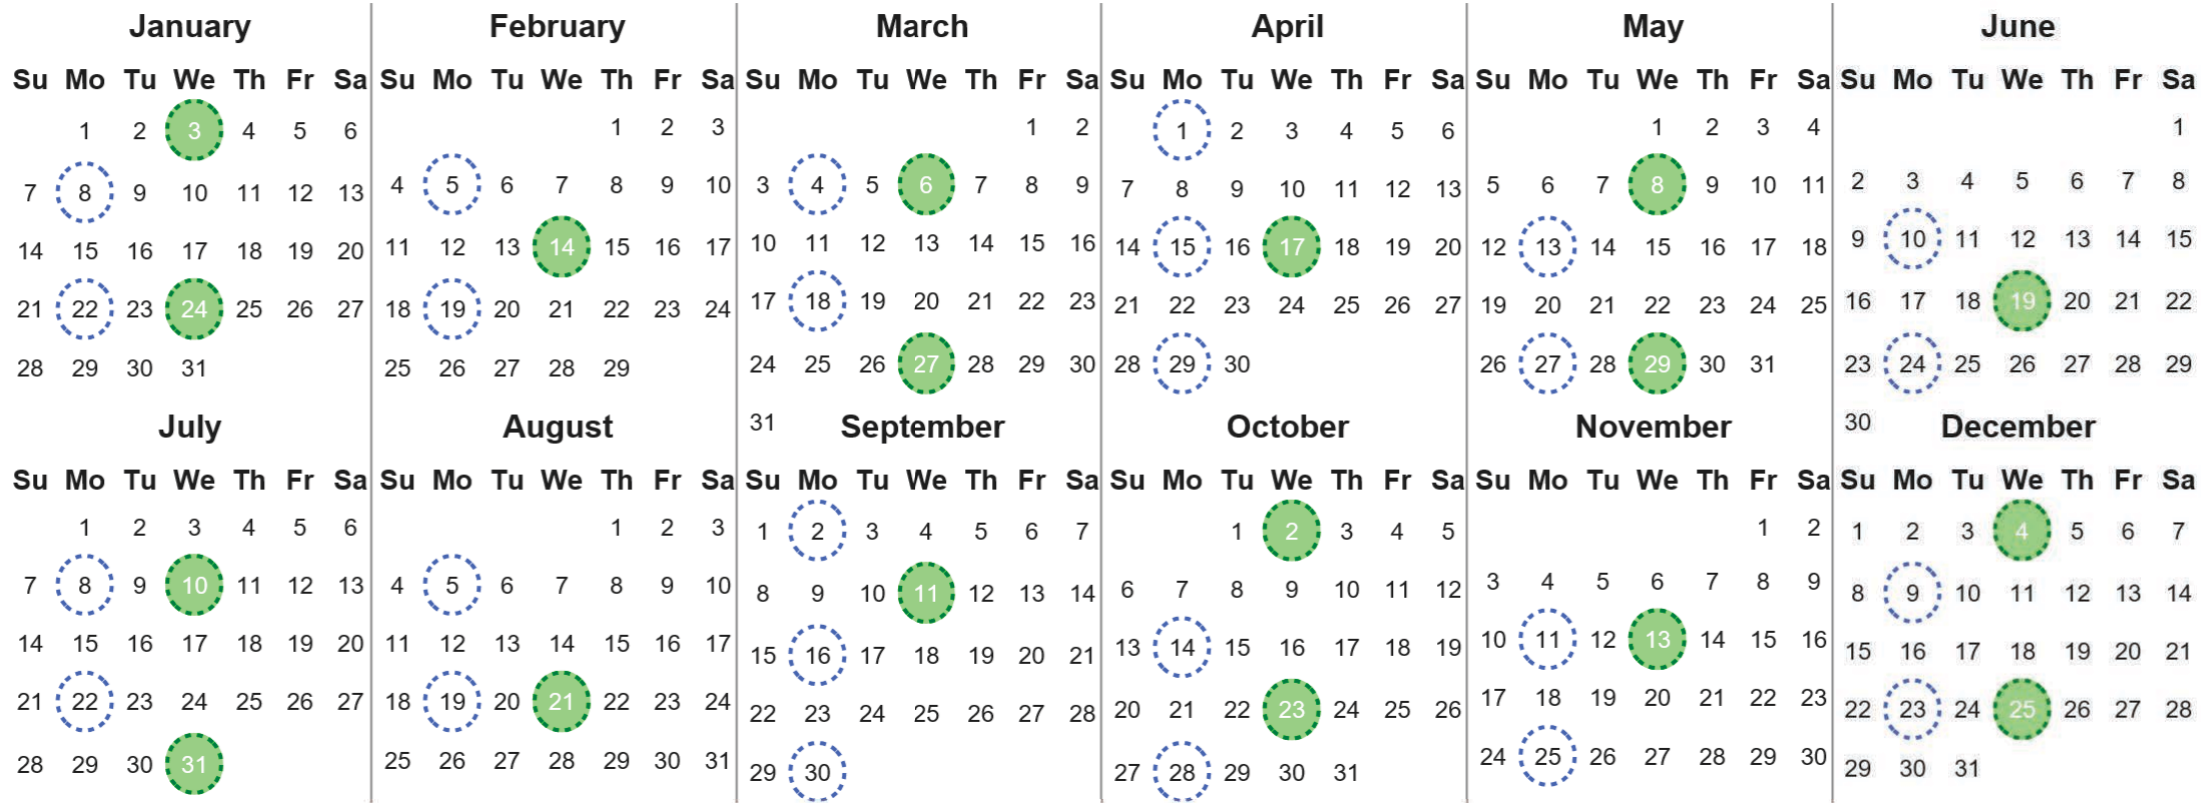

Your waste and recycling collection dates for **2024**.

	Non-recyclable Bin Only for items that cannot be recycled		Recycling Bin Paper, card & cardboard • Plastic bottles, pots, tubs & trays • Tins, cans & empty aerosols • Cartons
---	---	---	---

Please place your bins out for collection **by 7.00am on your collection day.**

					Festive Collections Check local press or website for details
---	---	---	---	---	--

Calendar Reference: ISL_7