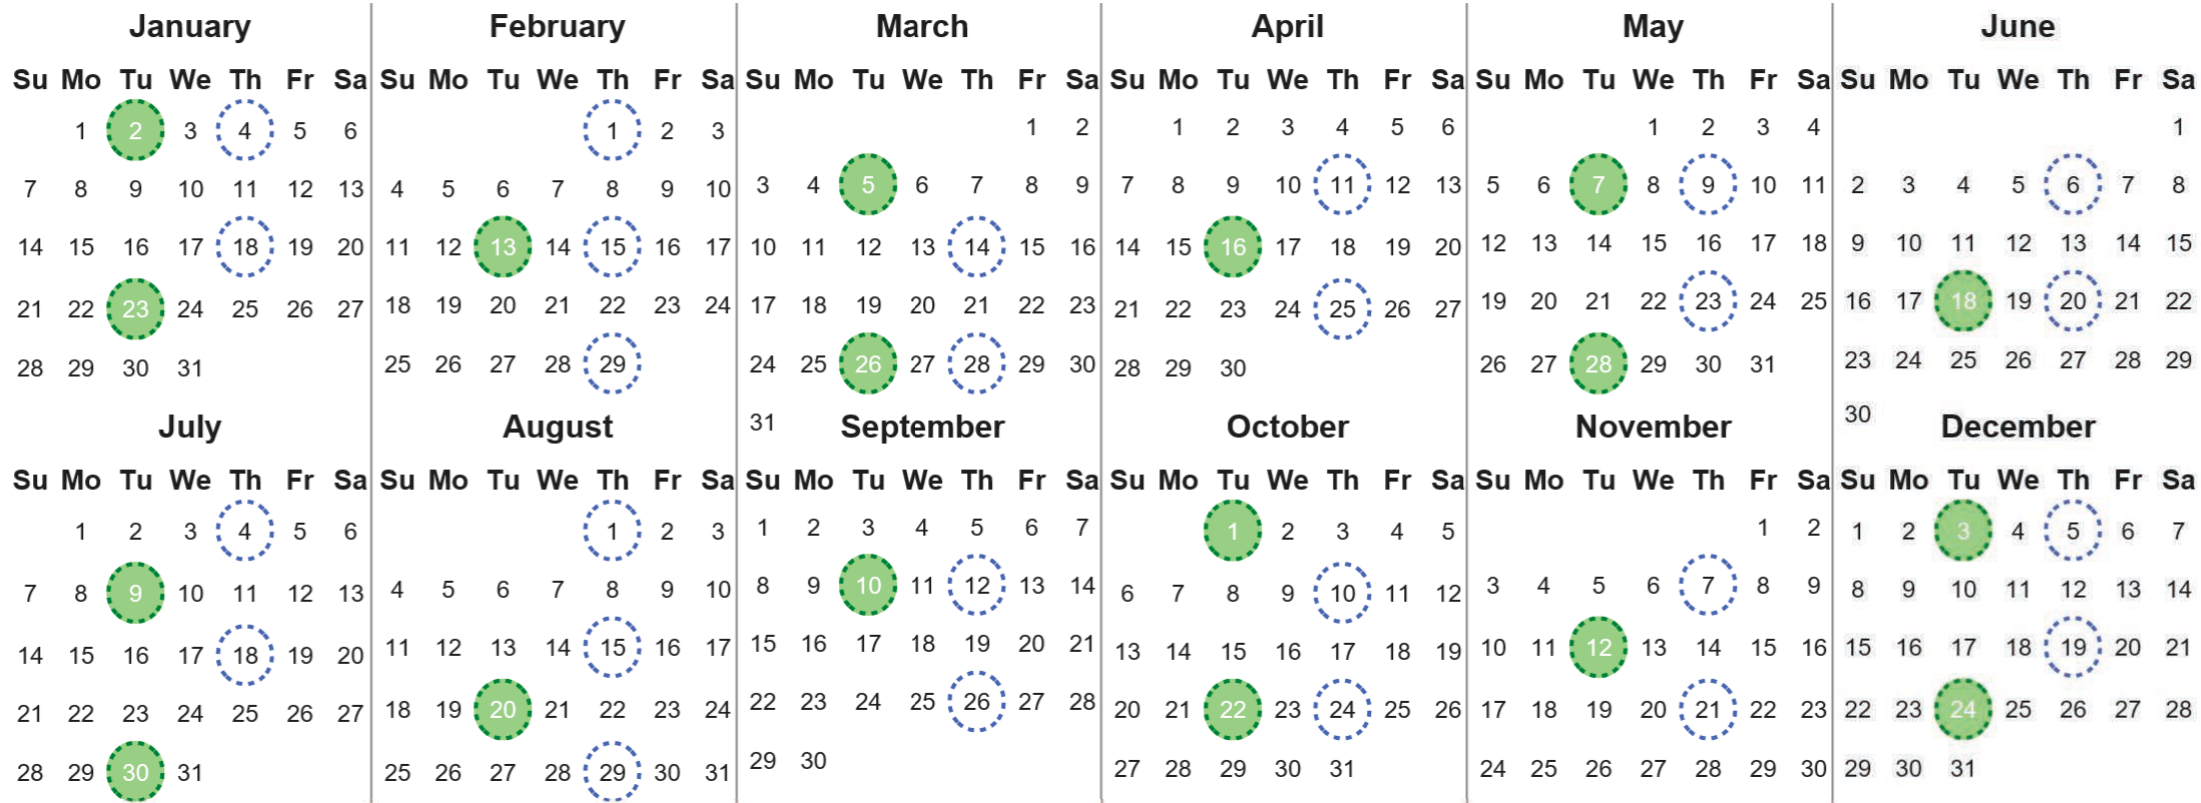

Your waste and recycling collection dates for **2024**.

 <b>Non-recyclable Bin</b> Only for items that cannot be recycled	 <b>Recycling Bin</b> Paper, card & cardboard • Plastic bottles, pots, tubs & trays • Tins, cans & empty aerosols • Cartons
---	---

Please place your bins out for collection **by 7.00am on your collection day.**

 	 	 <b>Festive Collections</b> Check local press or website for details
---	---	--

Calendar Reference: ISL\_4