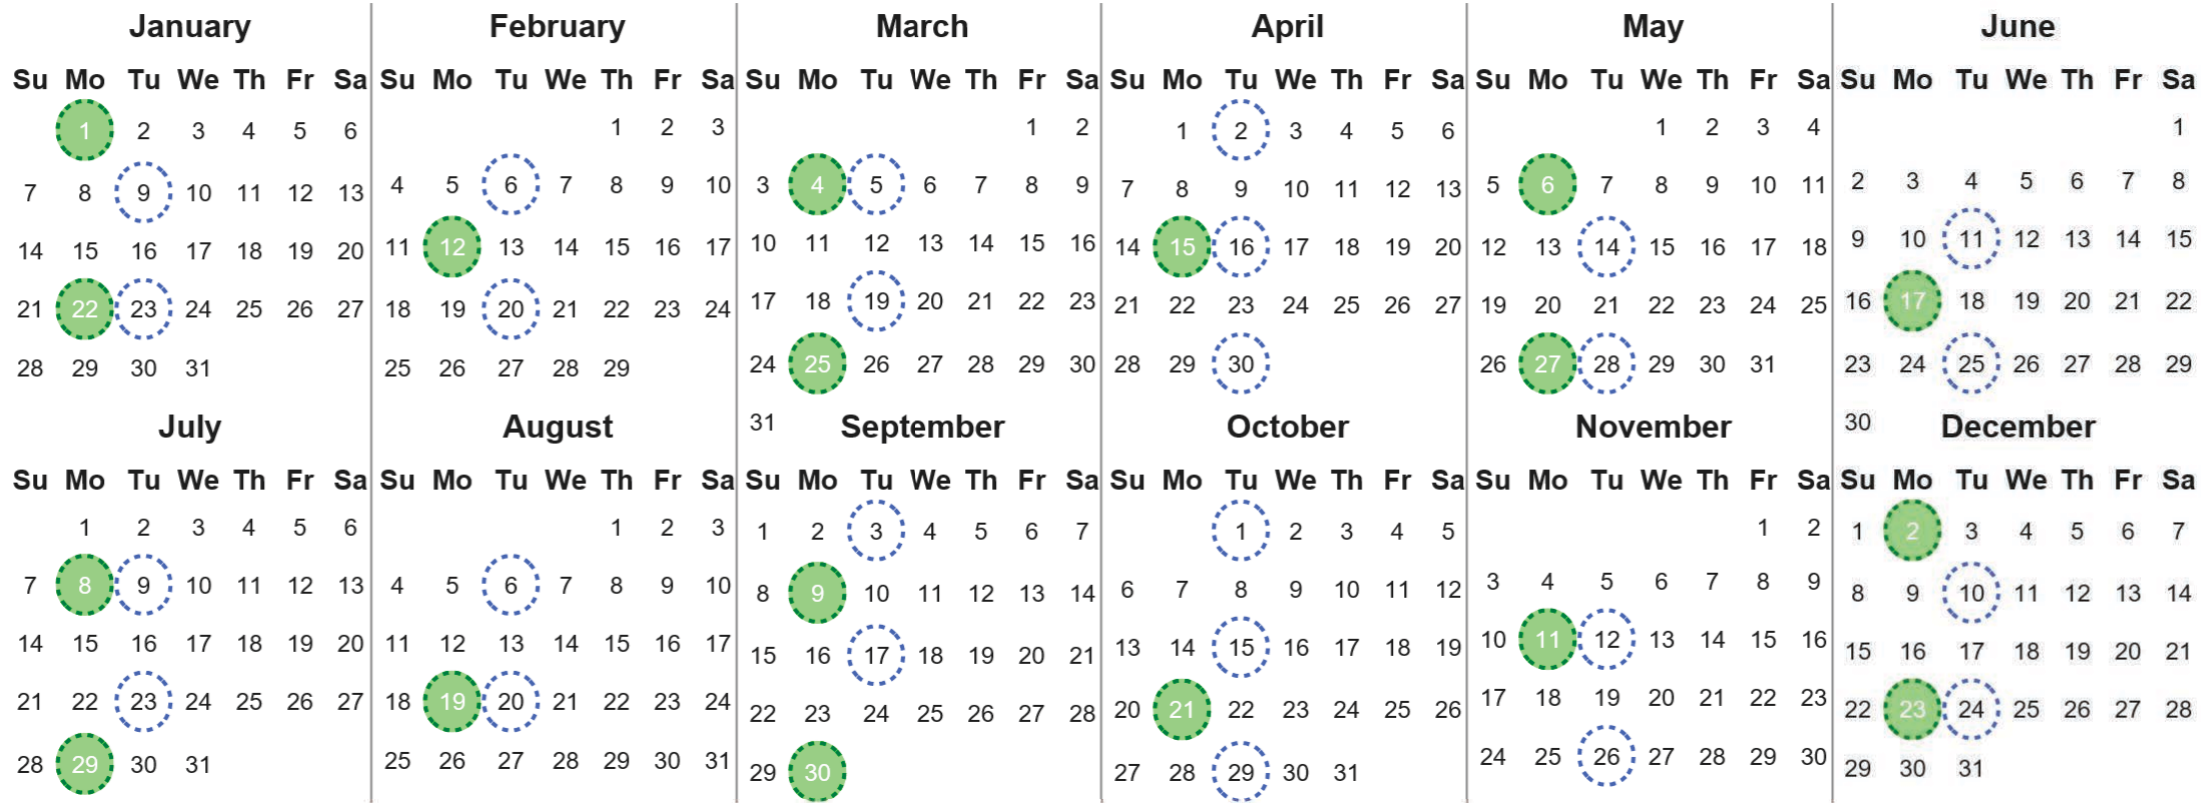

Your waste and recycling collection dates for **2024**.

	Non-recyclable Bin Only for items that cannot be recycled		Recycling Bin Paper, card & cardboard • Plastic bottles, pots, tubs & trays • Tins, cans & empty aerosols • Cartons
---	---	---	---

Please place your bins out for collection **by 7.00am on your collection day.**

				Festive Collections Check local press or website for details
---	---	---	---	--

Calendar Reference: ISL_3