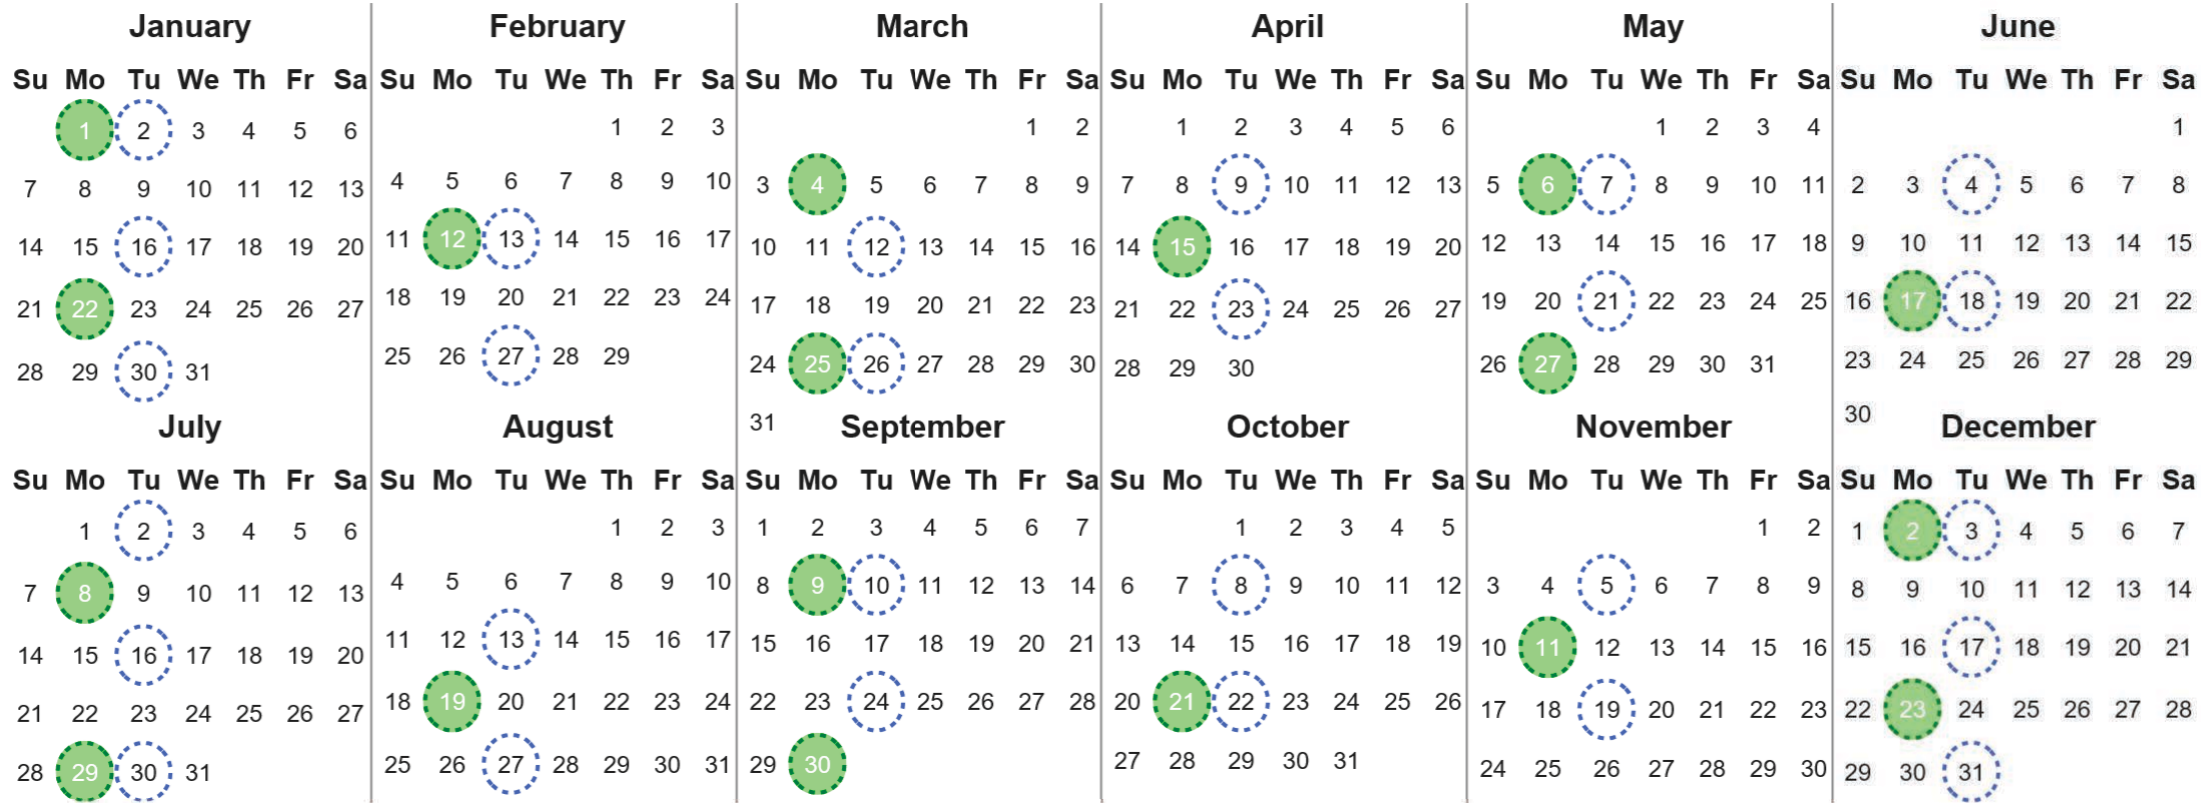

Your waste and recycling collection dates for **2024**.

Non-recyclable Bin
Only for items that cannot be recycled

Recycling Bin
Paper, card & cardboard • Plastic bottles, pots, tubs & trays • Tins, cans & empty aerosols • Cartons

Please place your bins out for collection **by 7.00am on your collection day.**

Festive Collections
Check local press or website for details

Calendar Reference: ISL_14