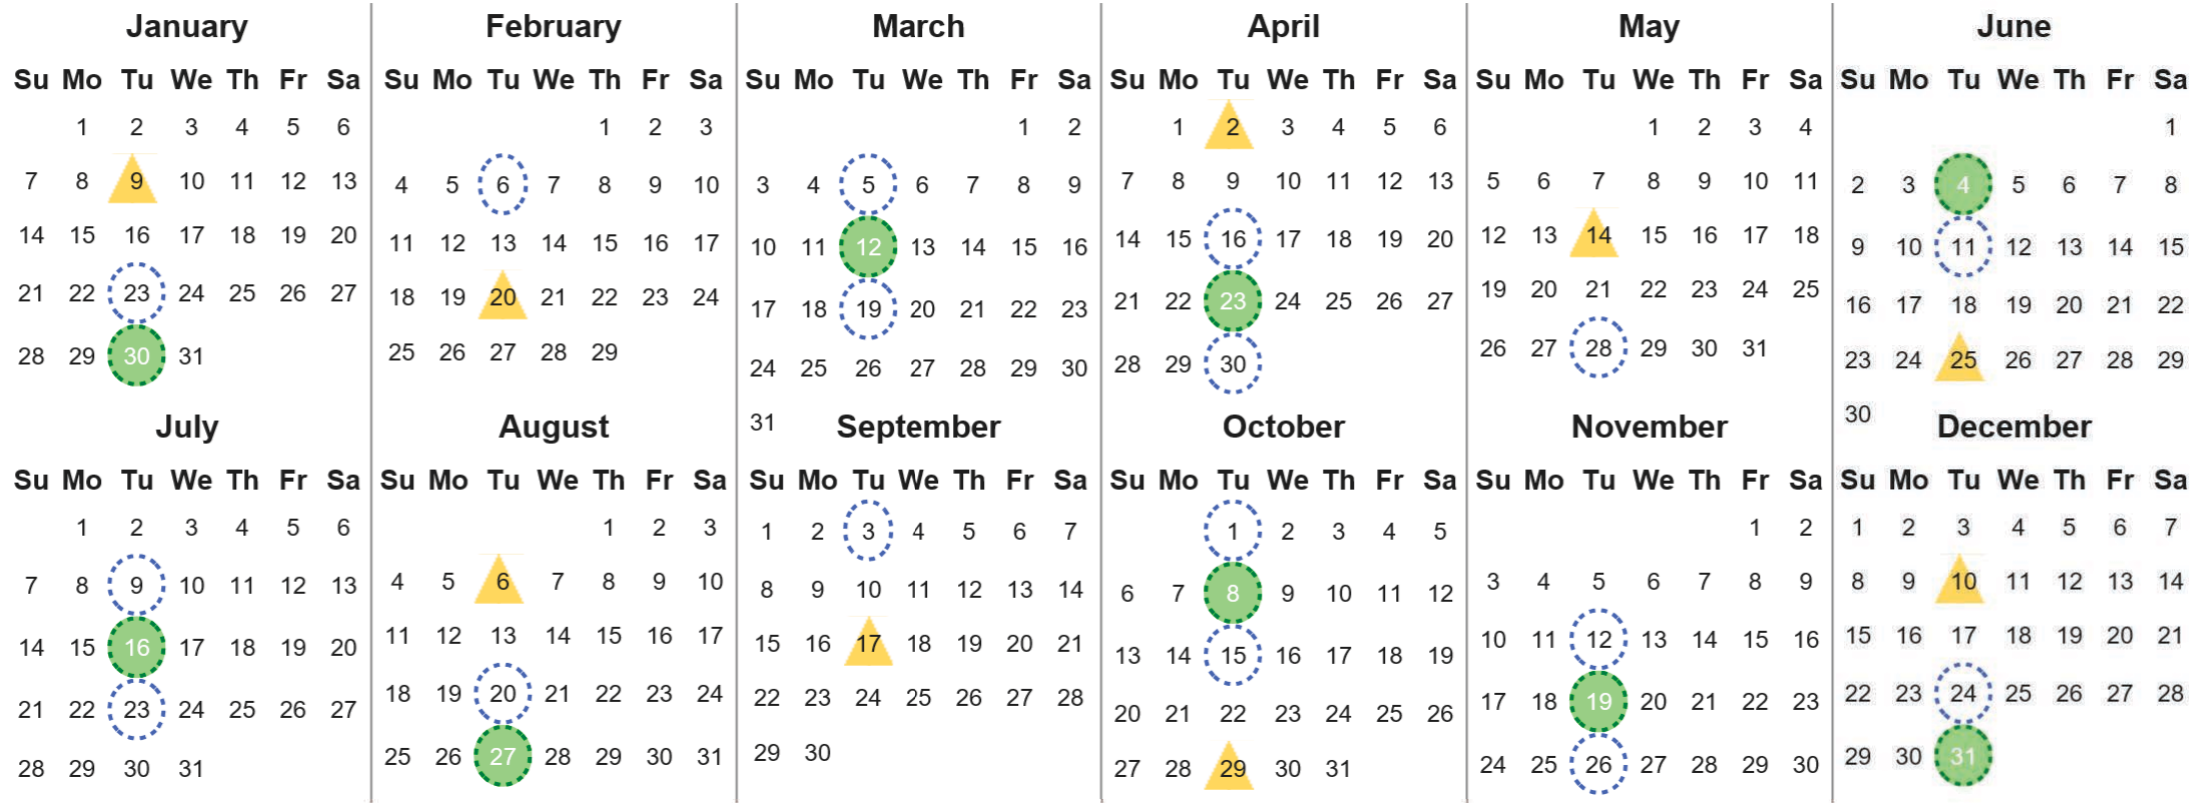

Your waste and recycling collection dates for 2024.

 <b>Non-recyclable Bin</b> Only for items that cannot be recycled	 <b>Recycling Bin</b> Paper, card & cardboard • Plastic bottles, pots, tubs & trays • Tins, cans & empty aerosols • Cartons
---	---

Please place your bins out for collection **by 7.00am on your collection day.**

  	 	 
---	---	---

**Festive Collections**  
 Check local press or website for details

Calendar Reference: ISL\_12