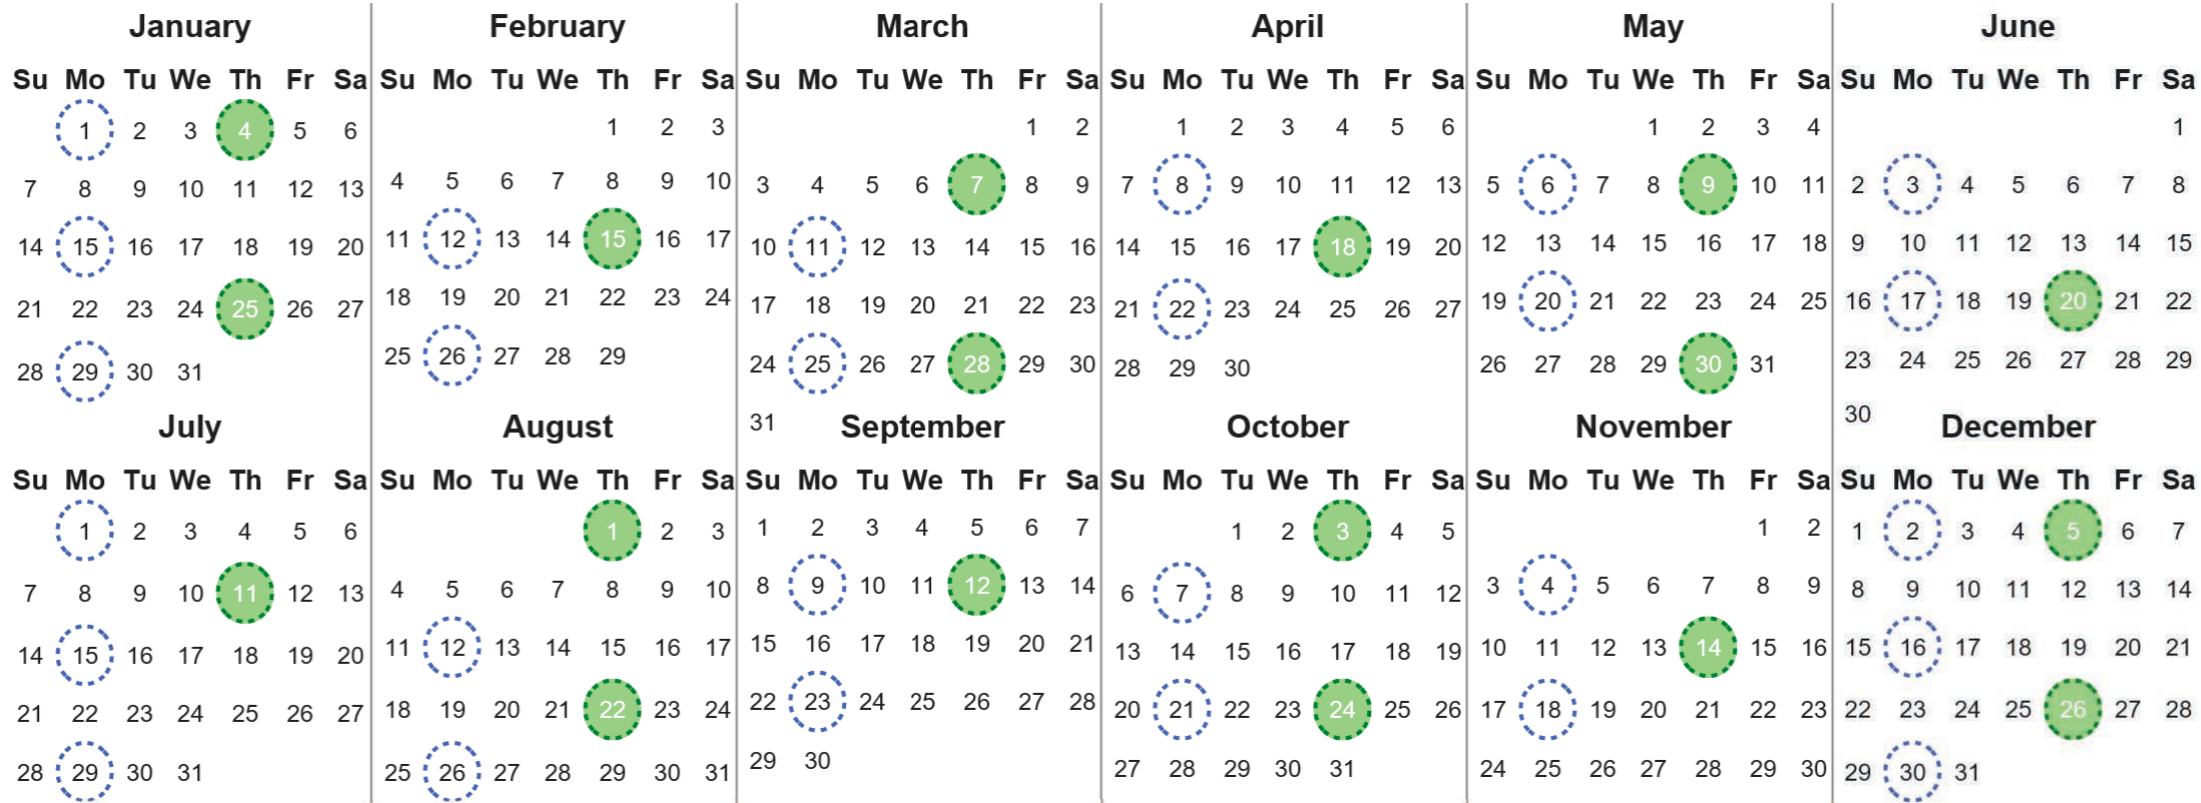

Your waste and recycling collection dates for **2024**.

**Non-recyclable Bin**  
Only for items that cannot be recycled

**Recycling Bin**  
Paper, card & cardboard • Plastic bottles, pots, tubs & trays • Tins, cans & empty aerosols • Cartons

Please place your bins out for collection **by 7.00am on your collection day.**

**Festive Collections**  
Check local press or website for details