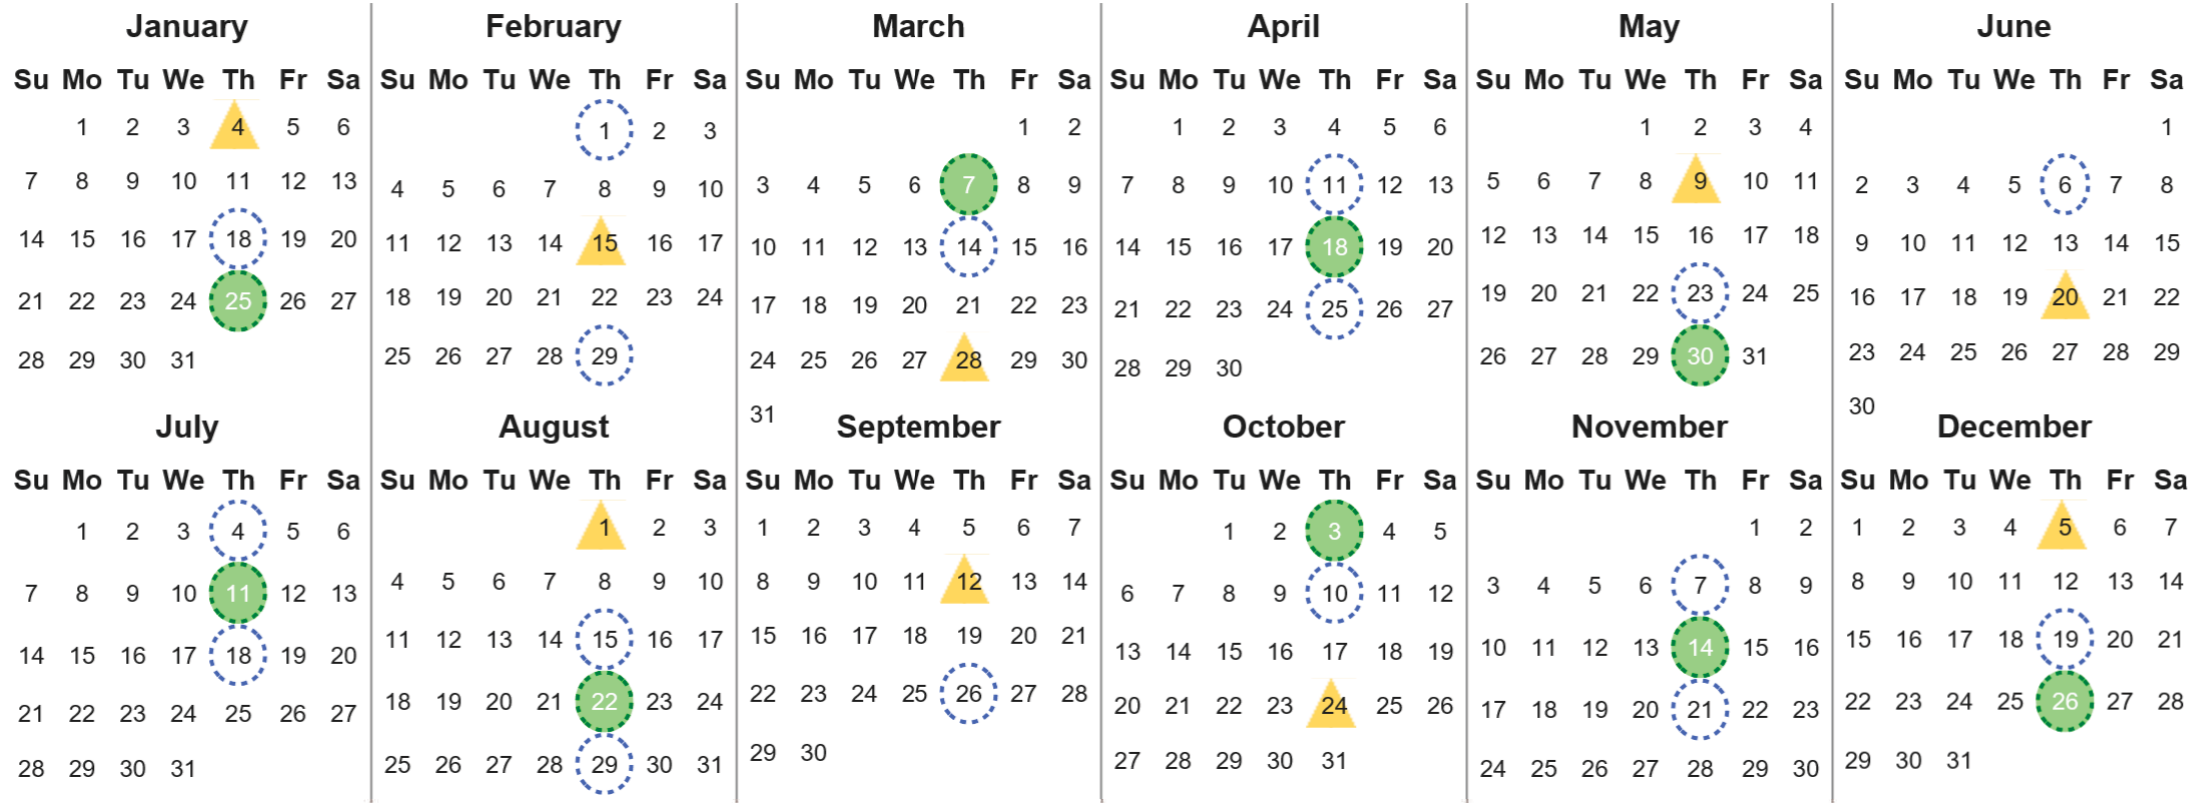

Your waste and recycling collection dates for **2024**.

Non-recyclable Bin
Only for items that cannot be recycled

Recycling Bin
Paper, card & cardboard • Plastic bottles, pots, tubs & trays • Tins, cans & empty aerosols • Cartons

Please place your bins out for collection **by 7.00am on your collection day.**

Festive Collections
Check local press or website for details