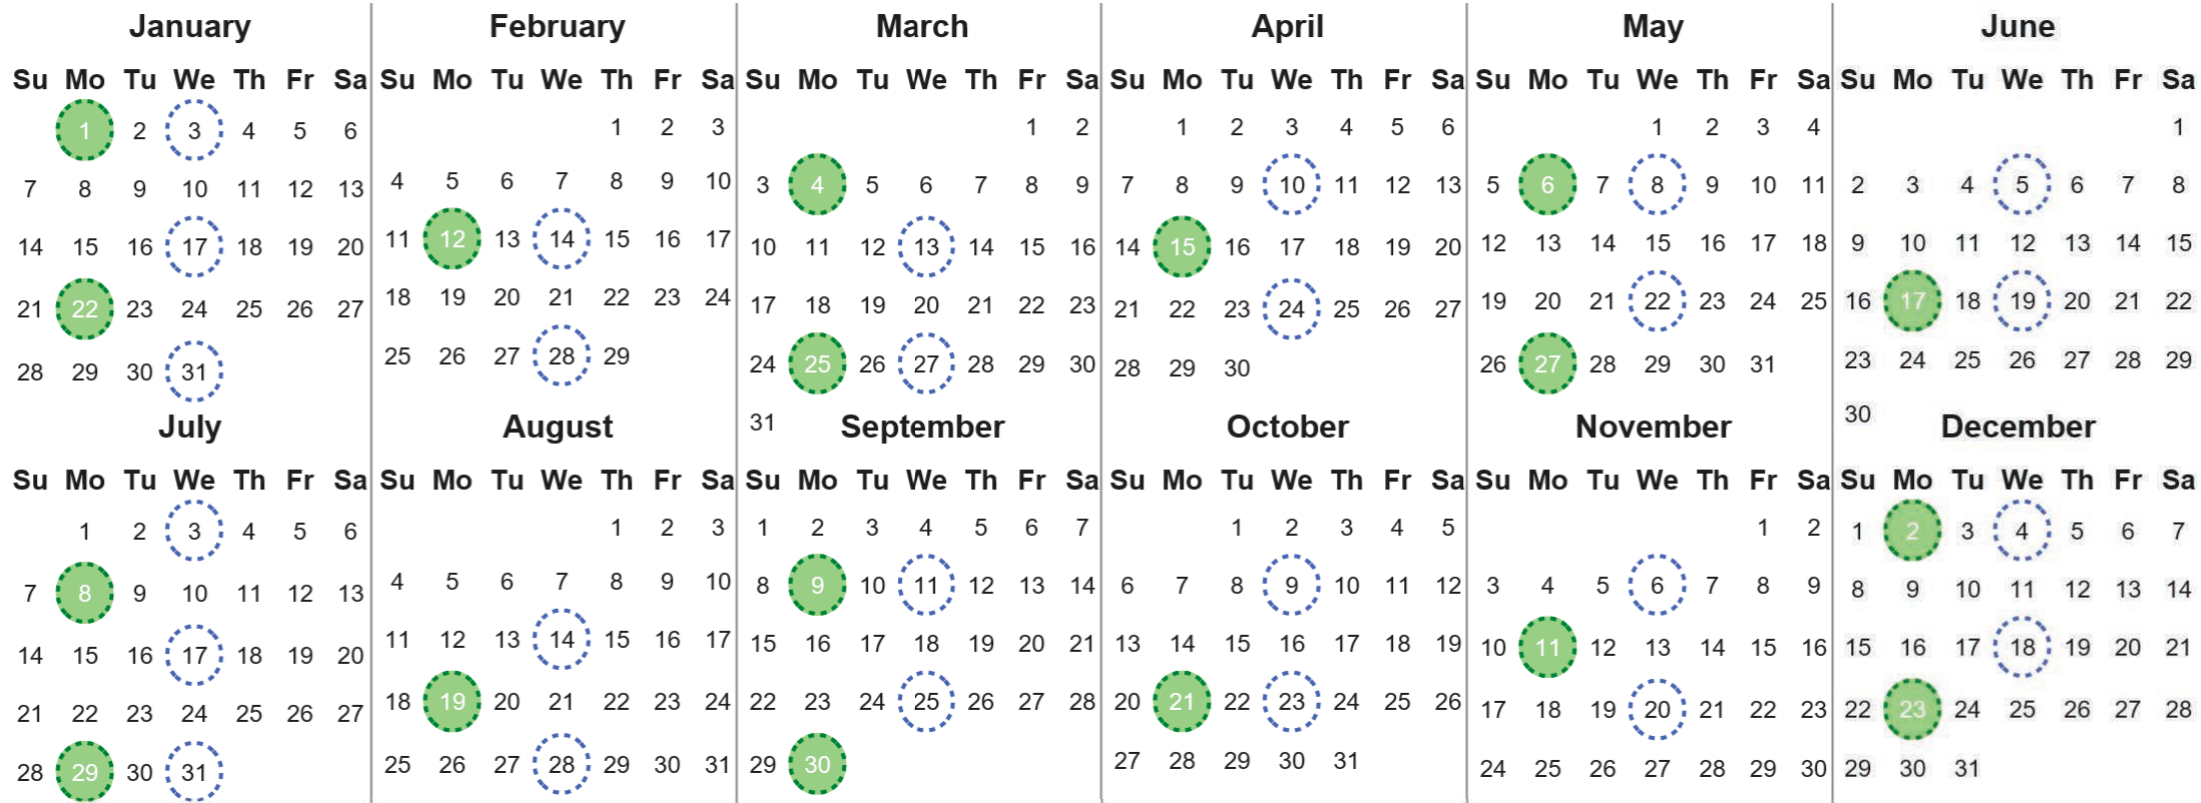

Your waste and recycling collection dates for **2024**.

| | |
|---|---|
|  <p>Non-recyclable Bin Only for items that cannot be recycled</p> |  <p>Recycling Bin Paper, card & cardboard • Plastic bottles, pots, tubs & trays • Tins, cans & empty aerosols • Cartons</p> |
|---|---|

Please place your bins out for collection **by 7.00am on your collection day.**

| | | |
|---|---|--|
|   |   |  <p>Festive Collections Check local press or website for details</p> |
|---|---|--|

Calendar Reference: ISL_1