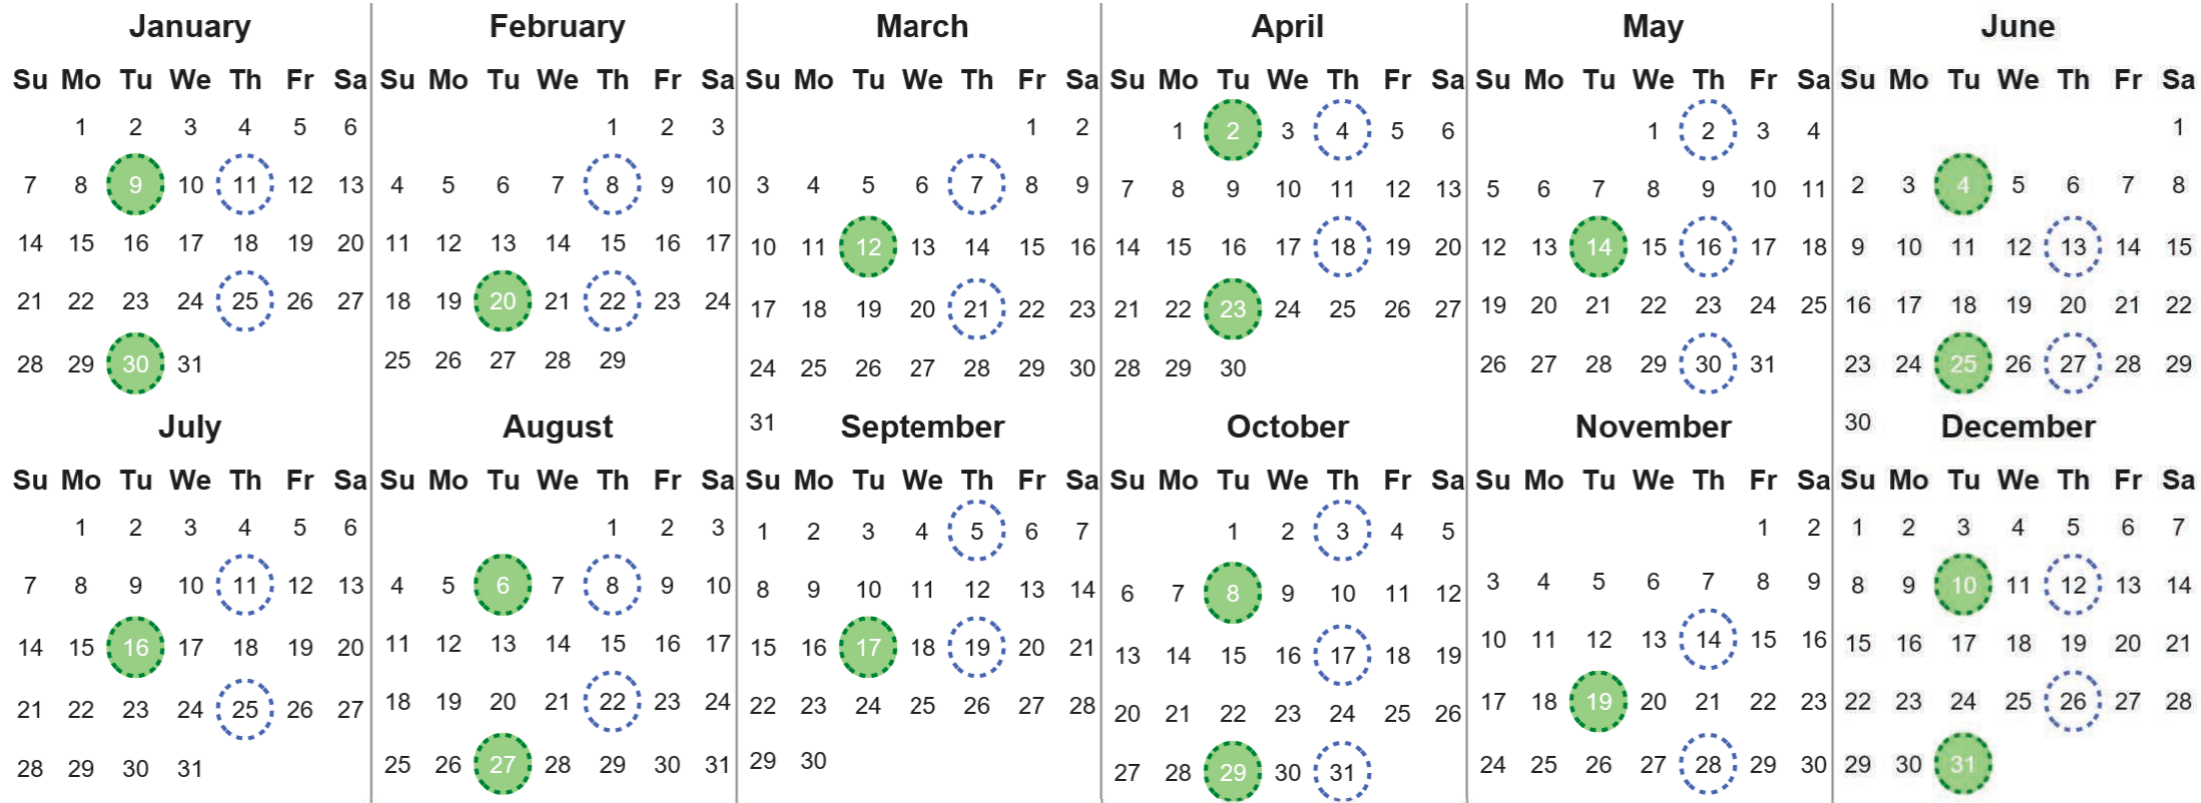

Your waste and recycling collection dates for **2024**.

	<b>Non-recyclable Bin</b> Only for items that cannot be recycled		<b>Recycling Bin</b> Paper, card & cardboard • Plastic bottles, pots, tubs & trays • Tins, cans & empty aerosols • Cartons
---	---	---	---

Please place your bins out for collection **by 6.00am on your collection day.**

				<b>Festive Collections</b> Check local press or website for details
---	---	---	---	--

Calendar Reference: COWLA5