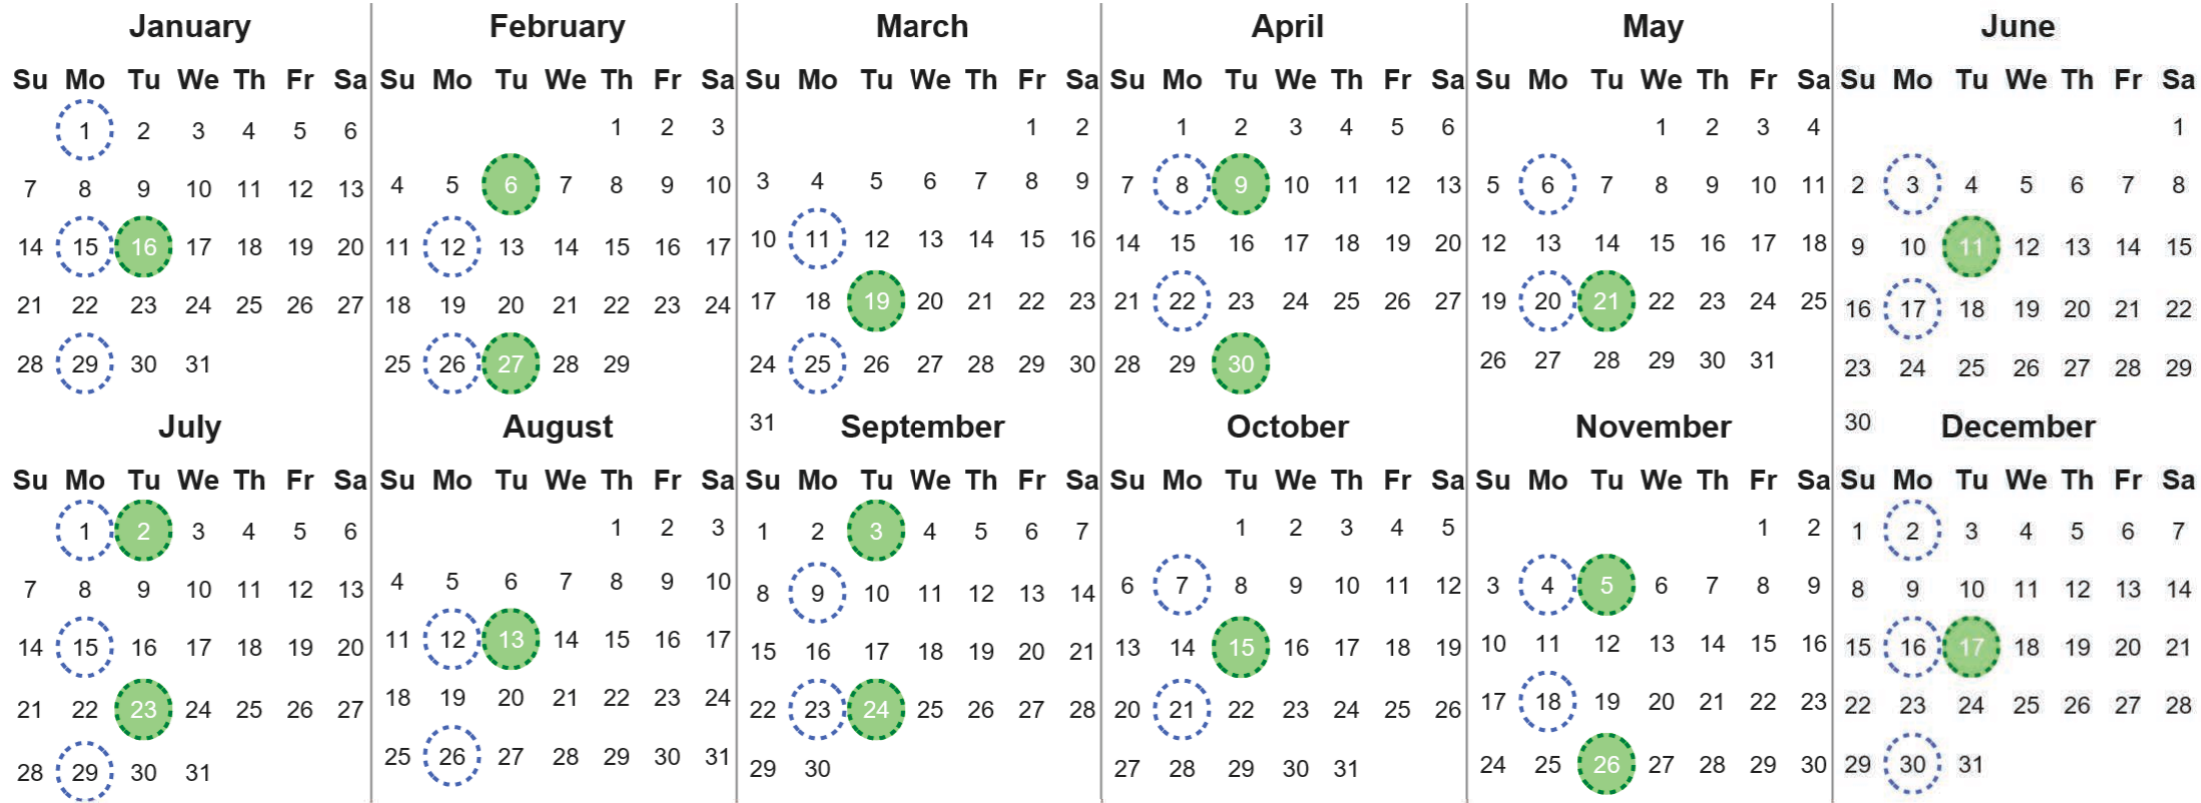

Your waste and recycling collection dates for **2024**.

Non-recyclable Bin
Only for items that cannot be recycled

Recycling Bin
Paper, card & cardboard • Plastic bottles, pots, tubs & trays • Tins, cans & empty aerosols • Cartons

Please place your bins out for collection **by 6.00am on your collection day.**

Festive Collections
Check local press or website for details

Calendar Reference: COWLA1