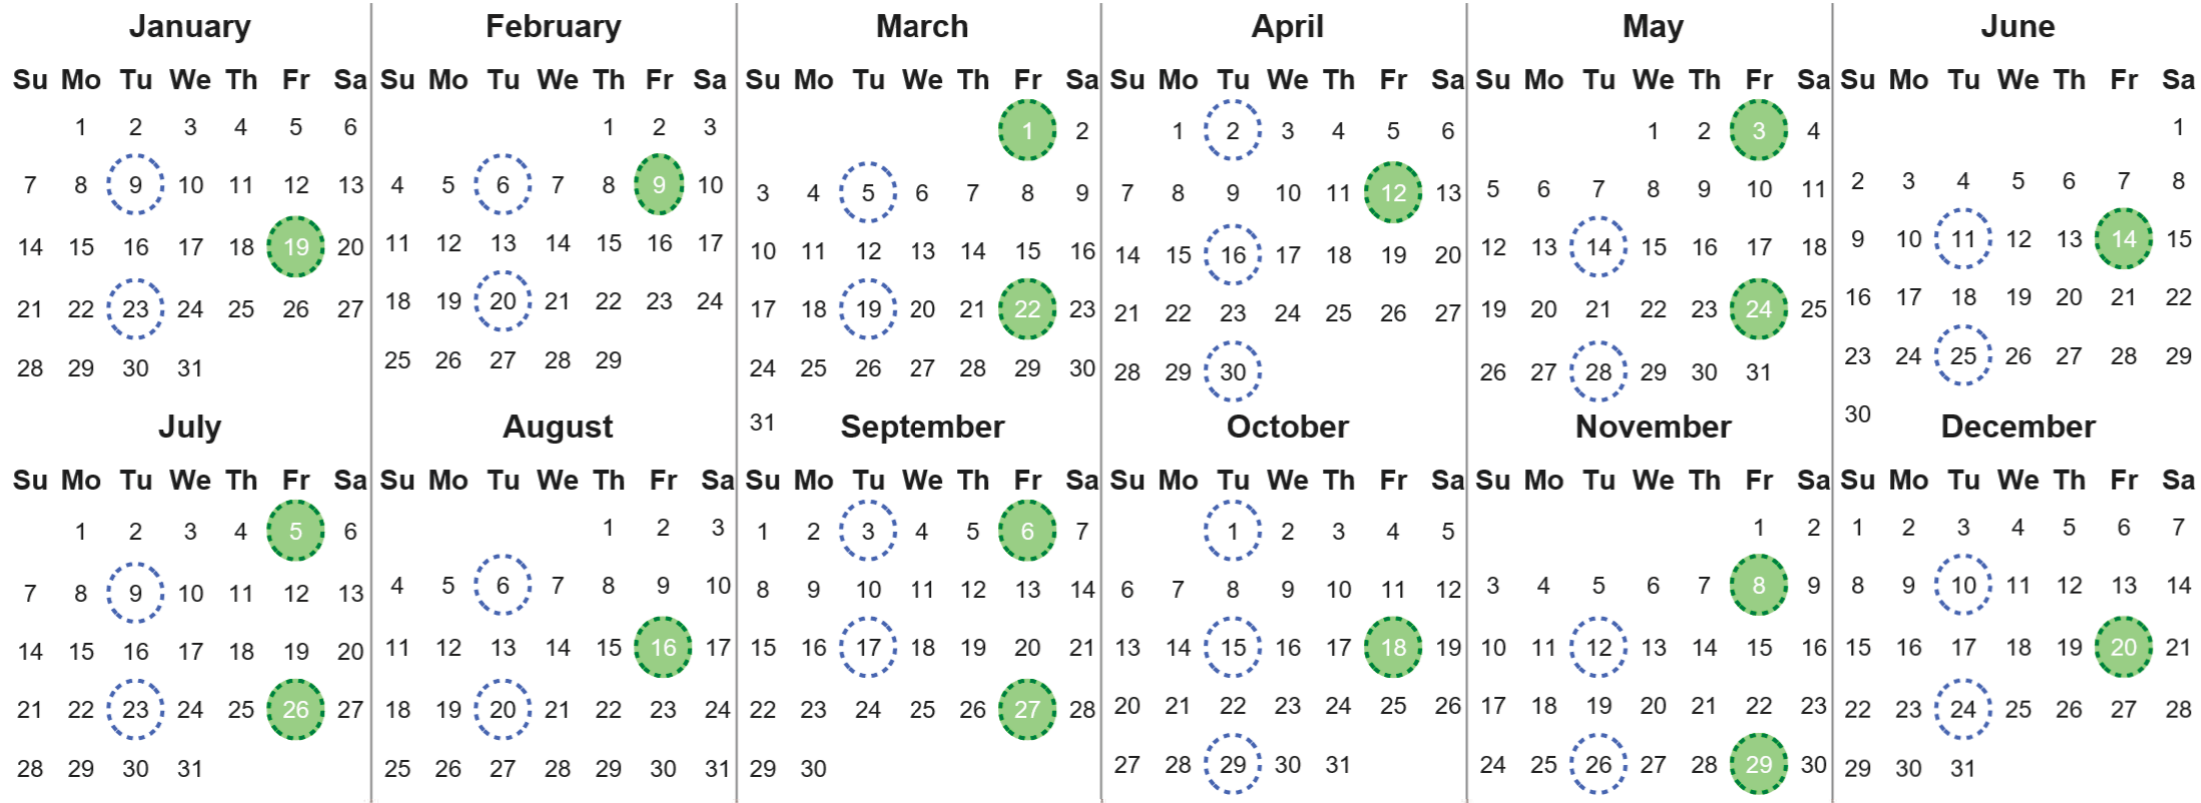

Your waste and recycling collection dates for **2024**.

	Non-recyclable Bin Only for items that cannot be recycled		Recycling Bin Paper, card & cardboard • Plastic bottles, pots, tubs & trays • Tins, cans & empty aerosols • Cartons
---	---	---	---

Please place your bins out for collection **by 6.00am on your collection day.**

					Festive Collections Check local press or website for details
---	---	---	---	---	--