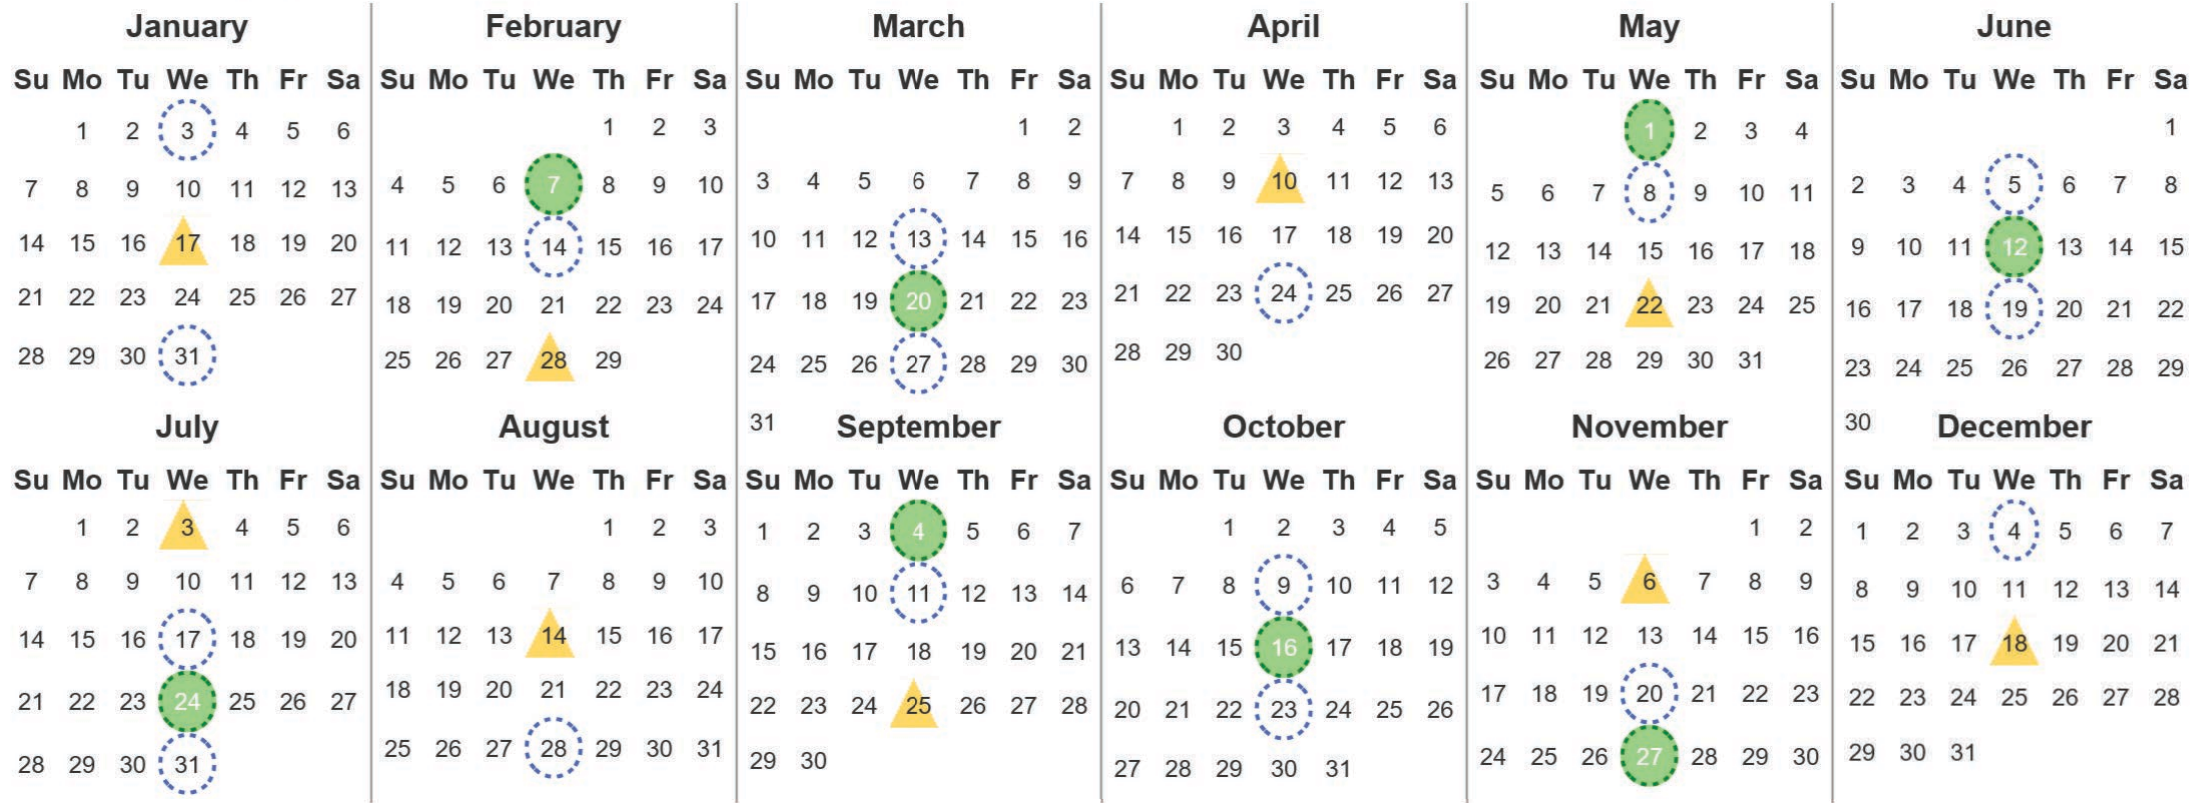

Your waste and recycling collection dates for 2024.

	Non-recyclable Bin Only for items that cannot be recycled		Recycling Bin Paper, card & cardboard • Plastic bottles, pots, tubs & trays • Tins, cans & empty aerosols • Cartons
---	---	---	---

Please place your bins out for collection **by 6.00am** on your collection day.

								Festive Collections Check local press or website for details
---	---	---	---	---	---	---	--	--