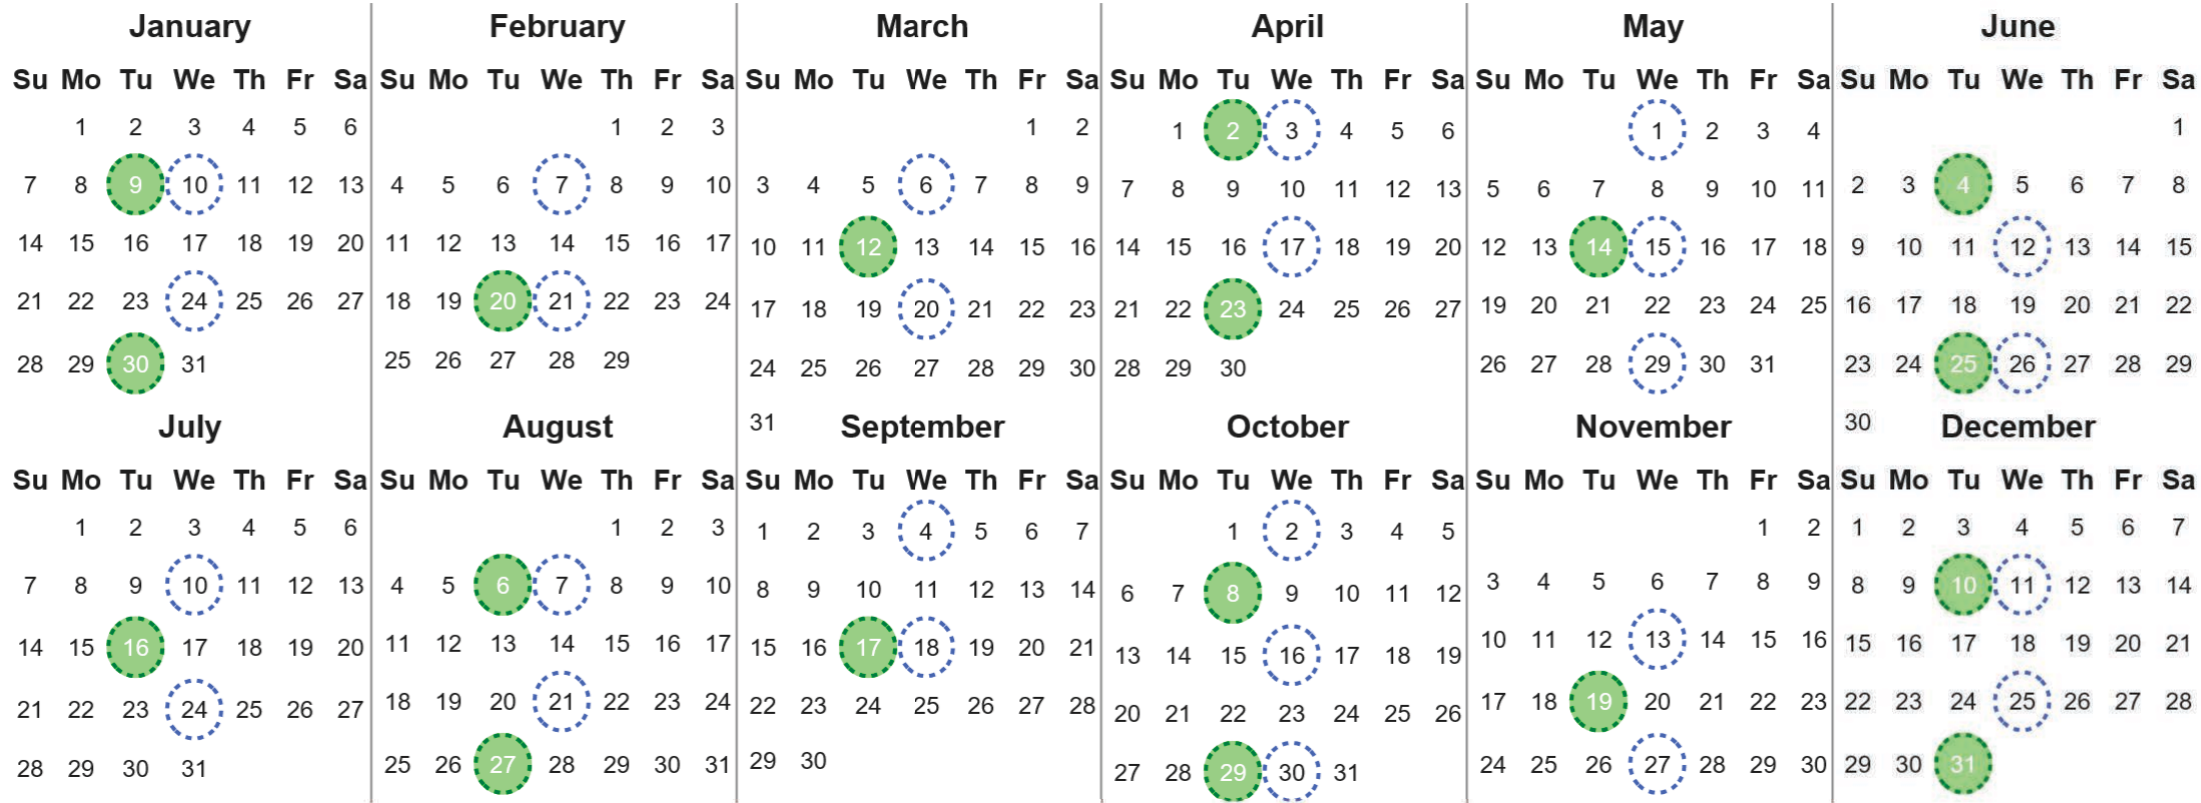

Your waste and recycling collection dates for **2024**.

| | | | |
|---|---|---|---|
|  | Non-recyclable Bin Only for items that cannot be recycled |  | Recycling Bin Paper, card & cardboard • Plastic bottles, pots, tubs & trays • Tins, cans & empty aerosols • Cartons |
|---|---|---|---|

Please place your bins out for collection **by 6.00am on your collection day.**

| | | | | |
|---|---|---|---|--|
|  |  |  |  | Festive Collections Check local press or website for details |
|---|---|---|---|--|

Calendar Reference: COW32