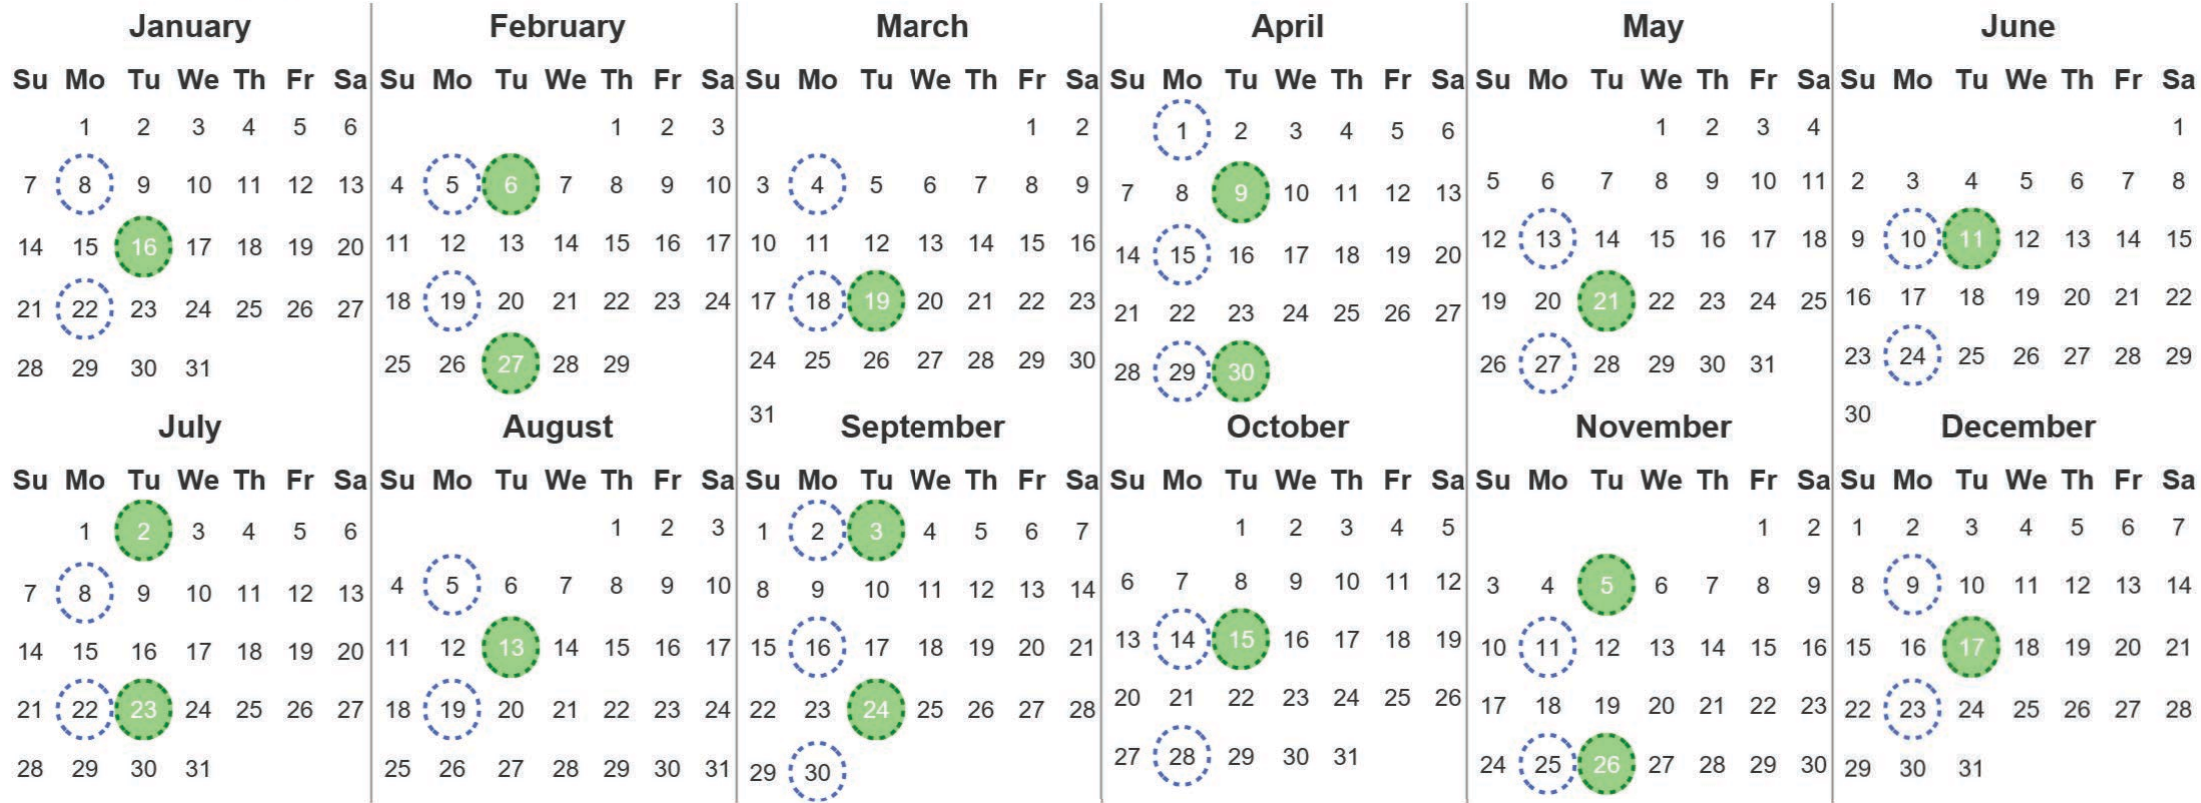

Your waste and recycling collection dates for **2024**.

**Non-recyclable Bin**  
Only for items that cannot be recycled

**Recycling Bin**  
Paper, card & cardboard • Plastic bottles, pots, tubs & trays • Tins, cans & empty aerosols • Cartons

Please place your bins out for collection **by 6.00am** on your collection day.

**Festive Collections**  
Check local press or website for details