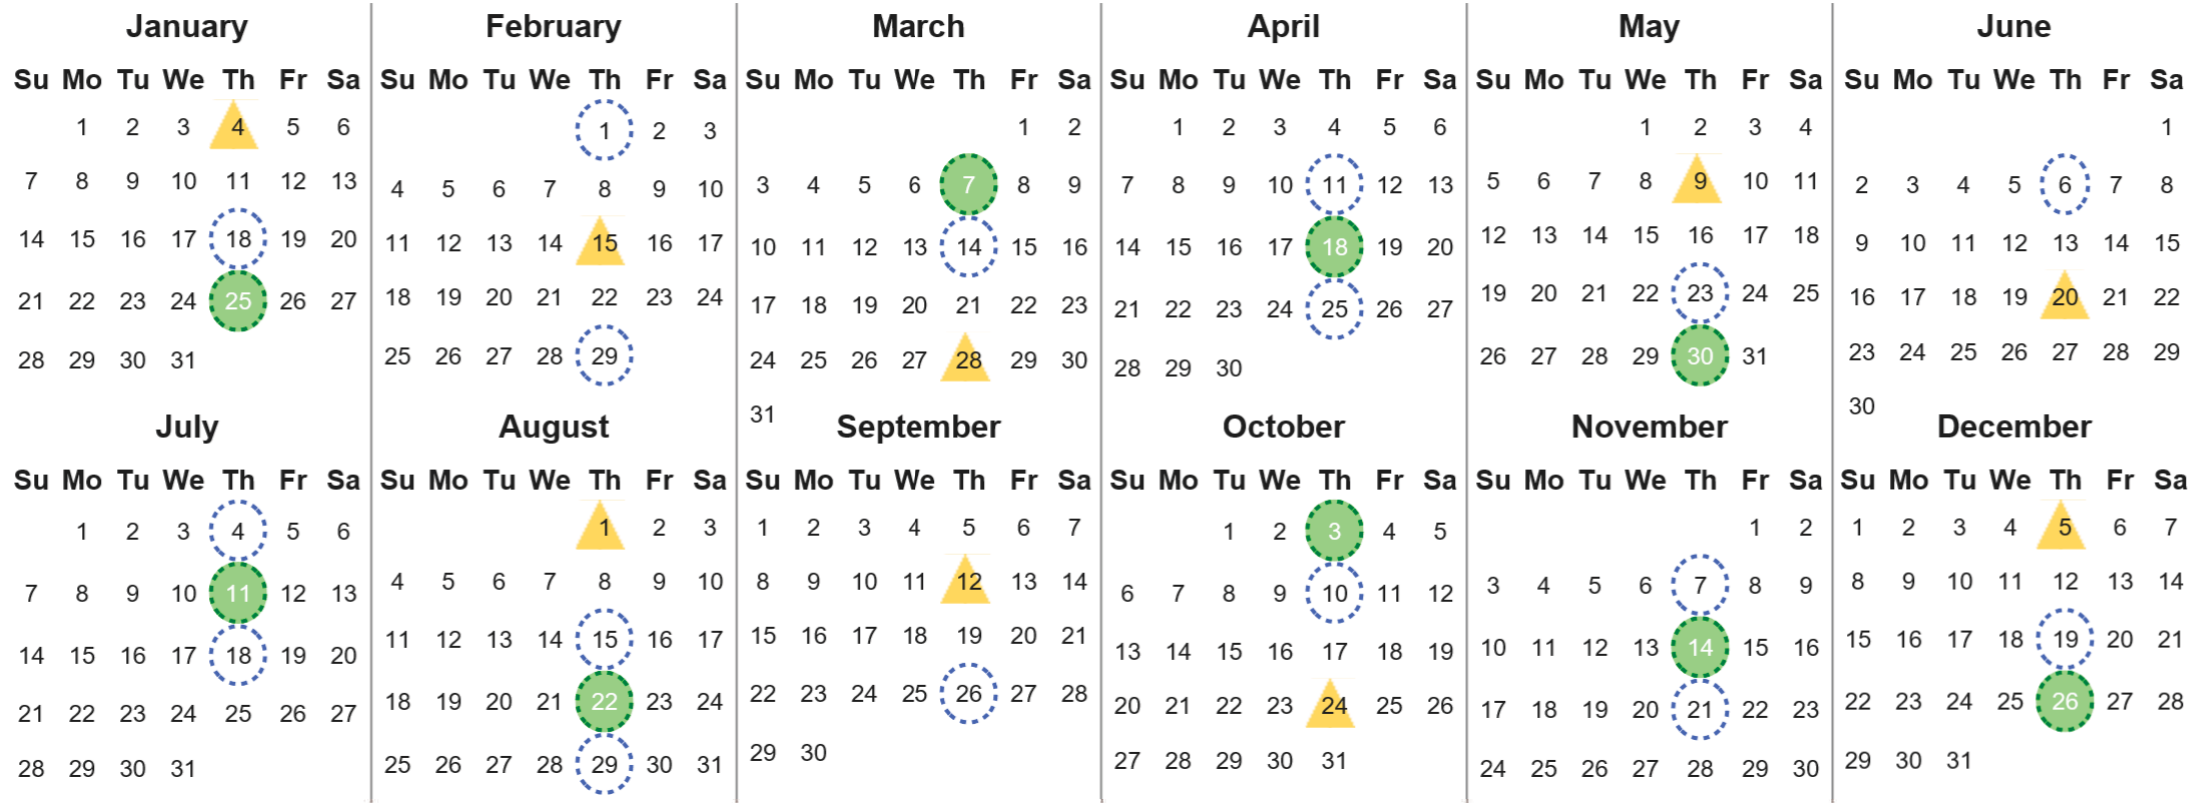

Your waste and recycling collection dates for 2024.

**Non-recyclable Bin**  
Only for items that cannot be recycled

**Recycling Bin**  
Paper, card & cardboard • Plastic bottles, pots, tubs & trays • Tins, cans & empty aerosols • Cartons

Please place your bins out for collection **by 6.00am on your collection day.**

**Festive Collections**  
Check local press or website for details