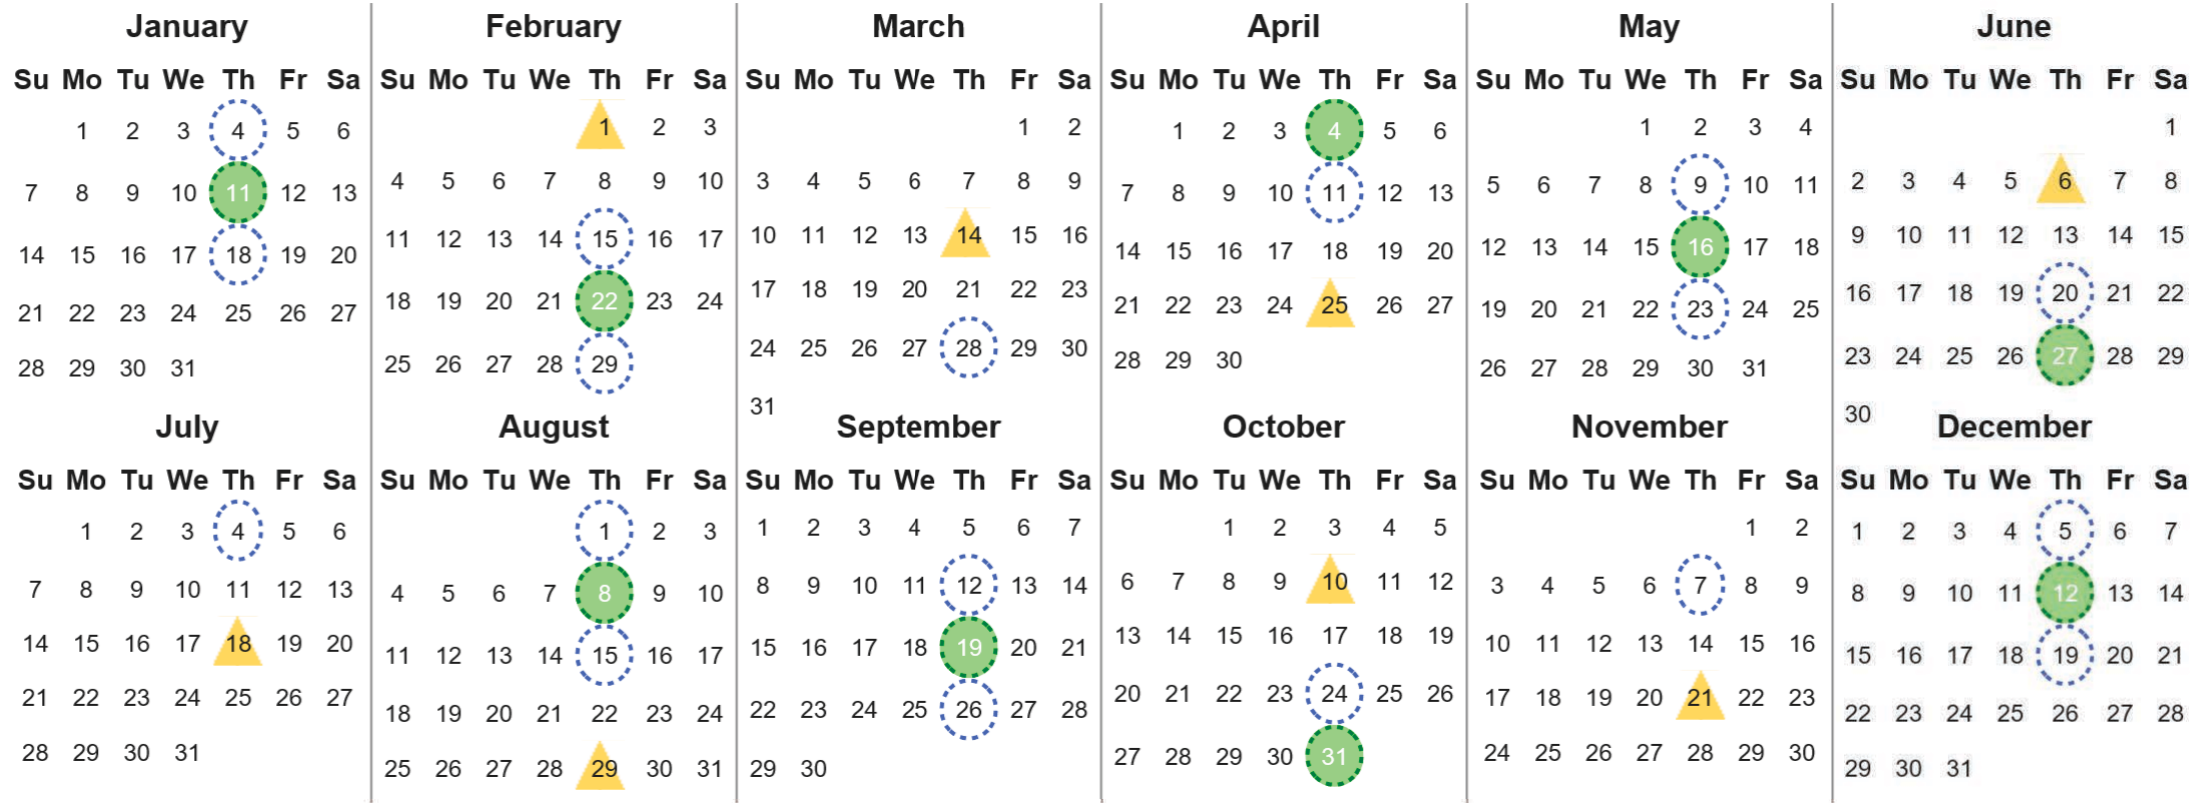

Your waste and recycling collection dates for **2024**.

 Non-recyclable Bin Only for items that cannot be recycled	 Recycling Bin Paper, card & cardboard • Plastic bottles, pots, tubs & trays • Tins, cans & empty aerosols • Cartons
---	---

Please place your bins out for collection by 6.00am on your collection day.

  	 	 
---	---	---

Festive Collections
 Check local press or website for details