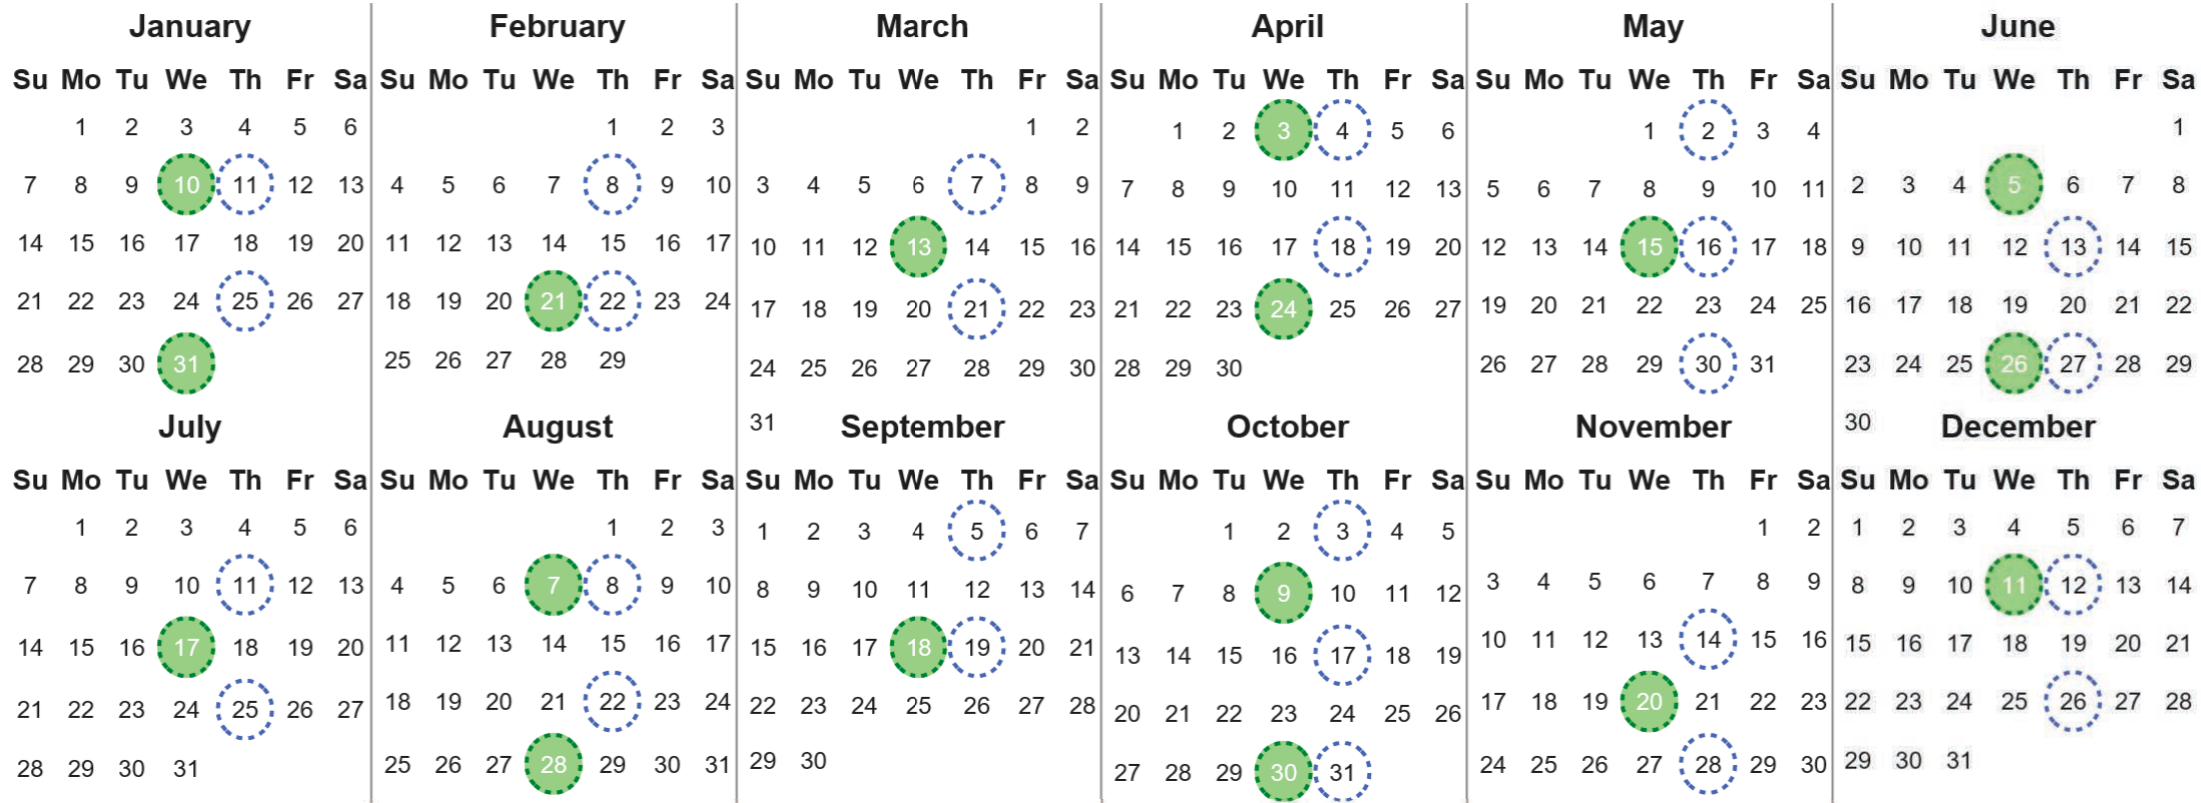

Your waste and recycling collection dates for **2024**.

Non-recyclable Bin
Only for items that cannot be recycled

Recycling Bin
Paper, card & cardboard • Plastic bottles, pots, tubs & trays • Tins, cans & empty aerosols • Cartons

Please place your bins out for collection **by 6.00am on your collection day.**

Festive Collections
Check local press or website for details