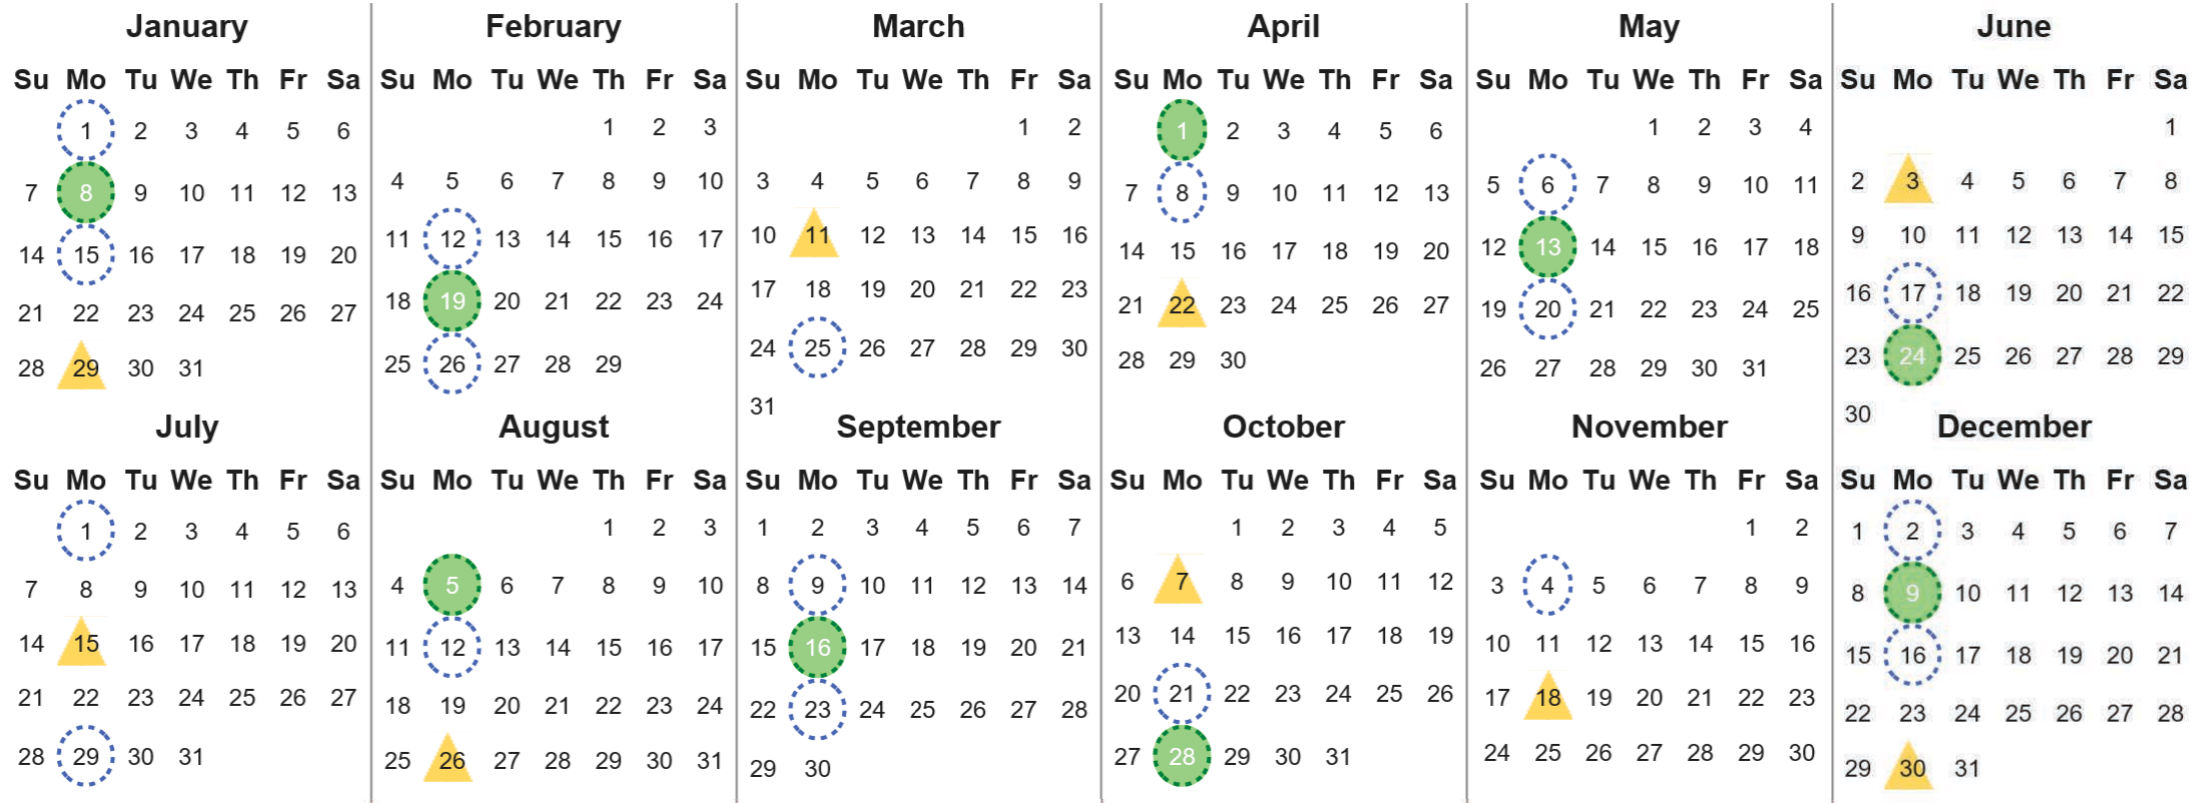

Your waste and recycling collection dates for 2024.

**Non-recyclable Bin**  
Only for items that cannot be recycled

**Recycling Bin**  
Paper, card & cardboard • Plastic bottles, pots, tubs & trays • Tins, cans & empty aerosols • Cartons

Please place your bins out for collection by **6.00am** on your collection day.

**Festive Collections**  
Check local press or website for details

Calendar Reference: COW18