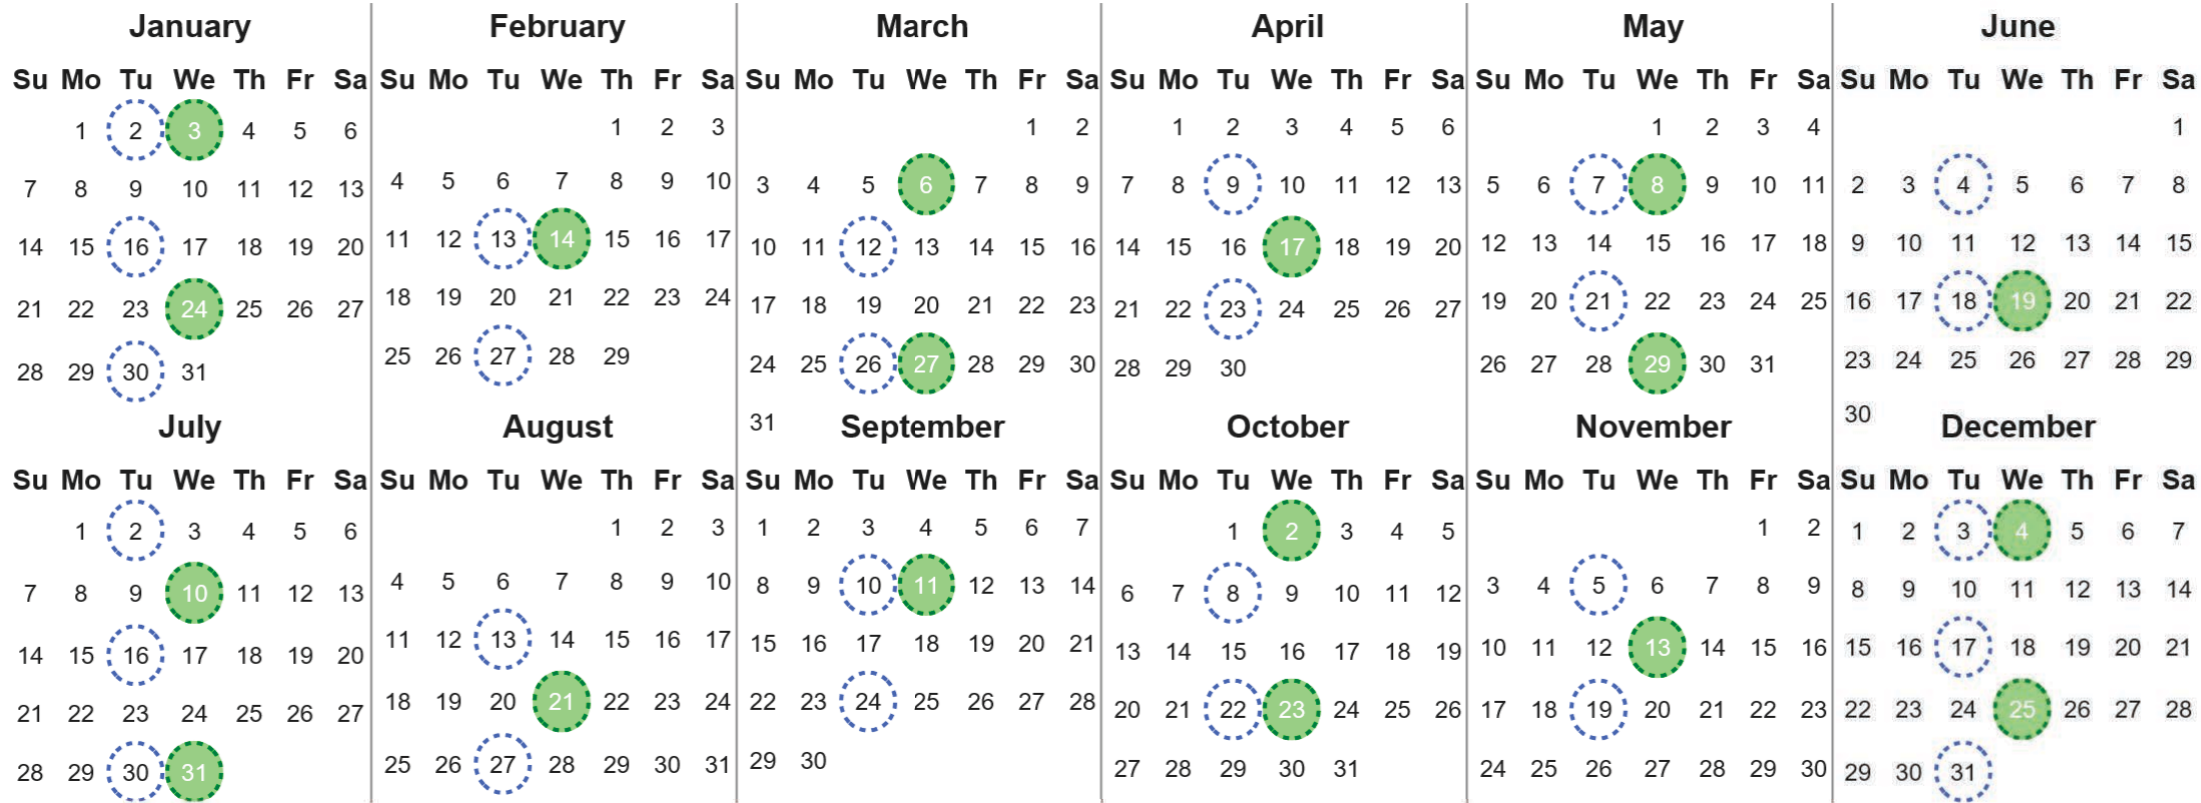

Your waste and recycling collection dates for **2024**.

Non-recyclable Bin
Only for items that cannot be recycled

Recycling Bin
Paper, card & cardboard • Plastic bottles, pots, tubs & trays • Tins, cans & empty aerosols • Cartons

Please place your bins out for collection **by 6.00am on your collection day.**

Festive Collections
Check local press or website for details