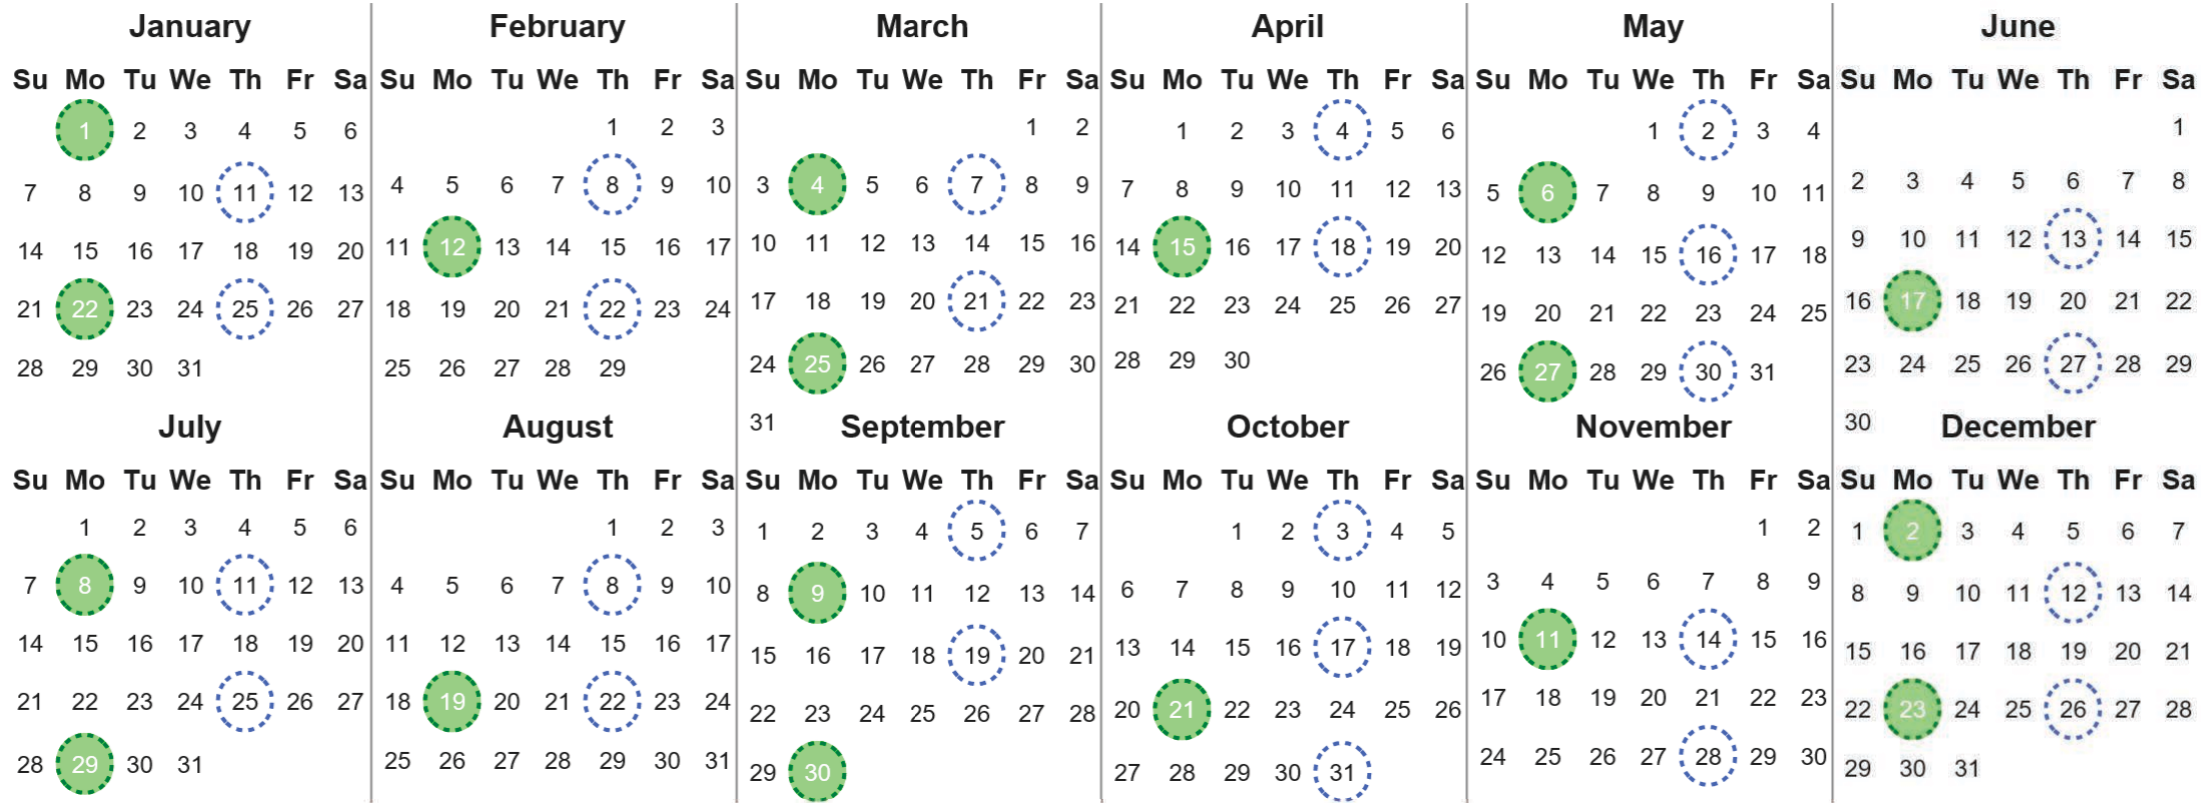

Your waste and recycling collection dates for **2024**.

**Non-recyclable Bin**  
Only for items that cannot be recycled

**Recycling Bin**  
Paper, card & cardboard • Plastic bottles, pots, tubs & trays • Tins, cans & empty aerosols • Cartons

Please place your bins out for collection **by 6.00am on your collection day.**

**Festive Collections**  
Check local press or website for details

Calendar Reference: COW13