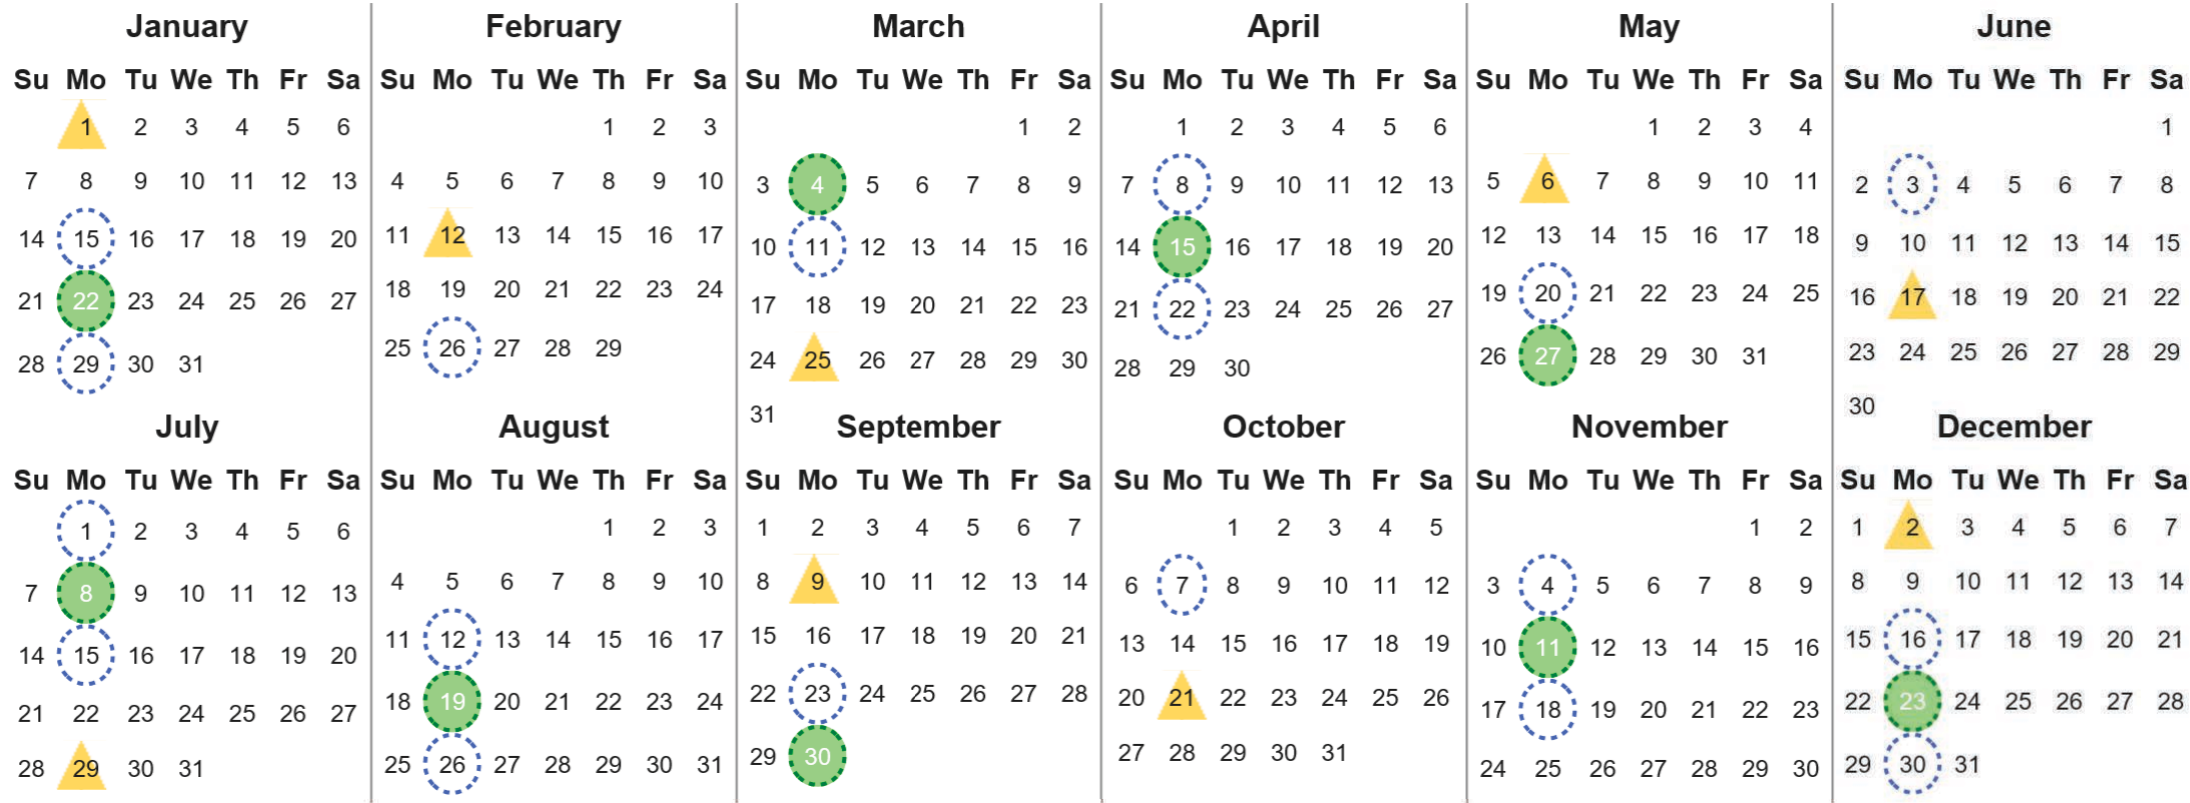

Your waste and recycling collection dates for 2024.

**Non-recyclable Bin**  
Only for items that cannot be recycled

**Recycling Bin**  
Paper, card & cardboard • Plastic bottles, pots, tubs & trays • Tins, cans & empty aerosols • Cartons

Please place your bins out for collection by **6.00am** on your collection day.

**Festive Collections**  
Check local press or website for details