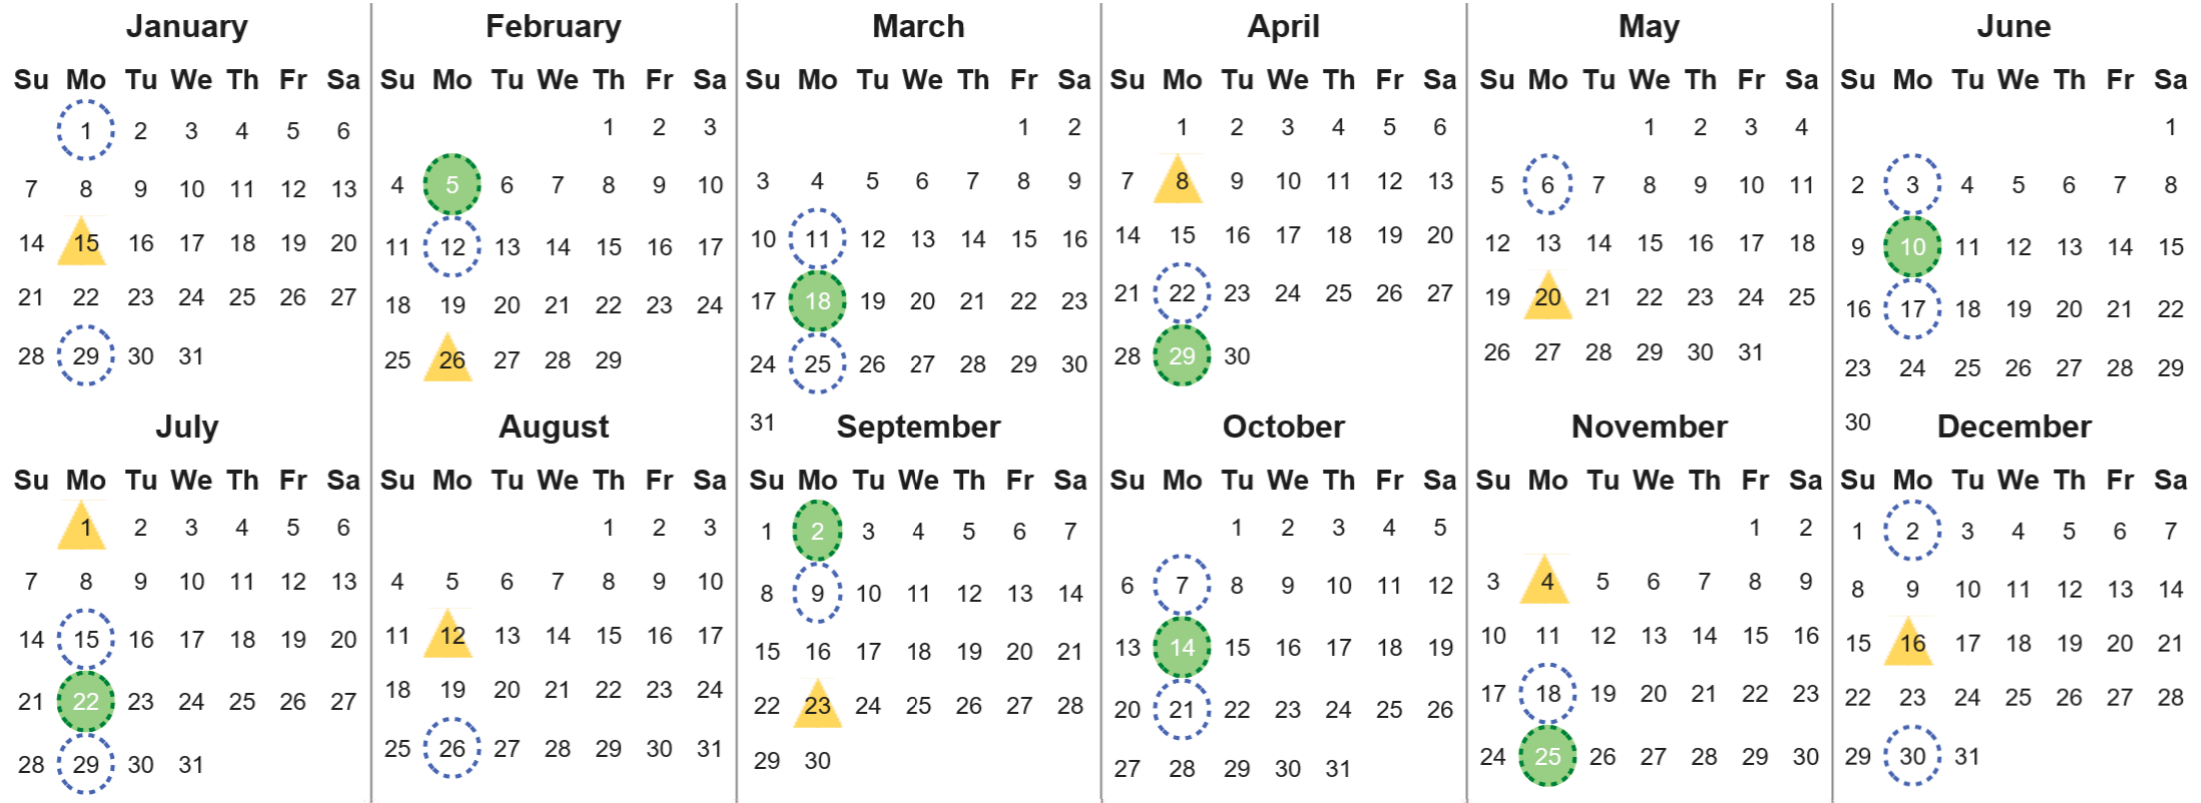

Your waste and recycling collection dates for 2024.

Non-recyclable Bin
Only for items that cannot be recycled

Recycling Bin
Paper, card & cardboard • Plastic bottles, pots, tubs & trays • Tins, cans & empty aerosols • Cartons

Please place your bins out for collection by **6.00am** on your collection day.

Festive Collections
Check local press or website for details