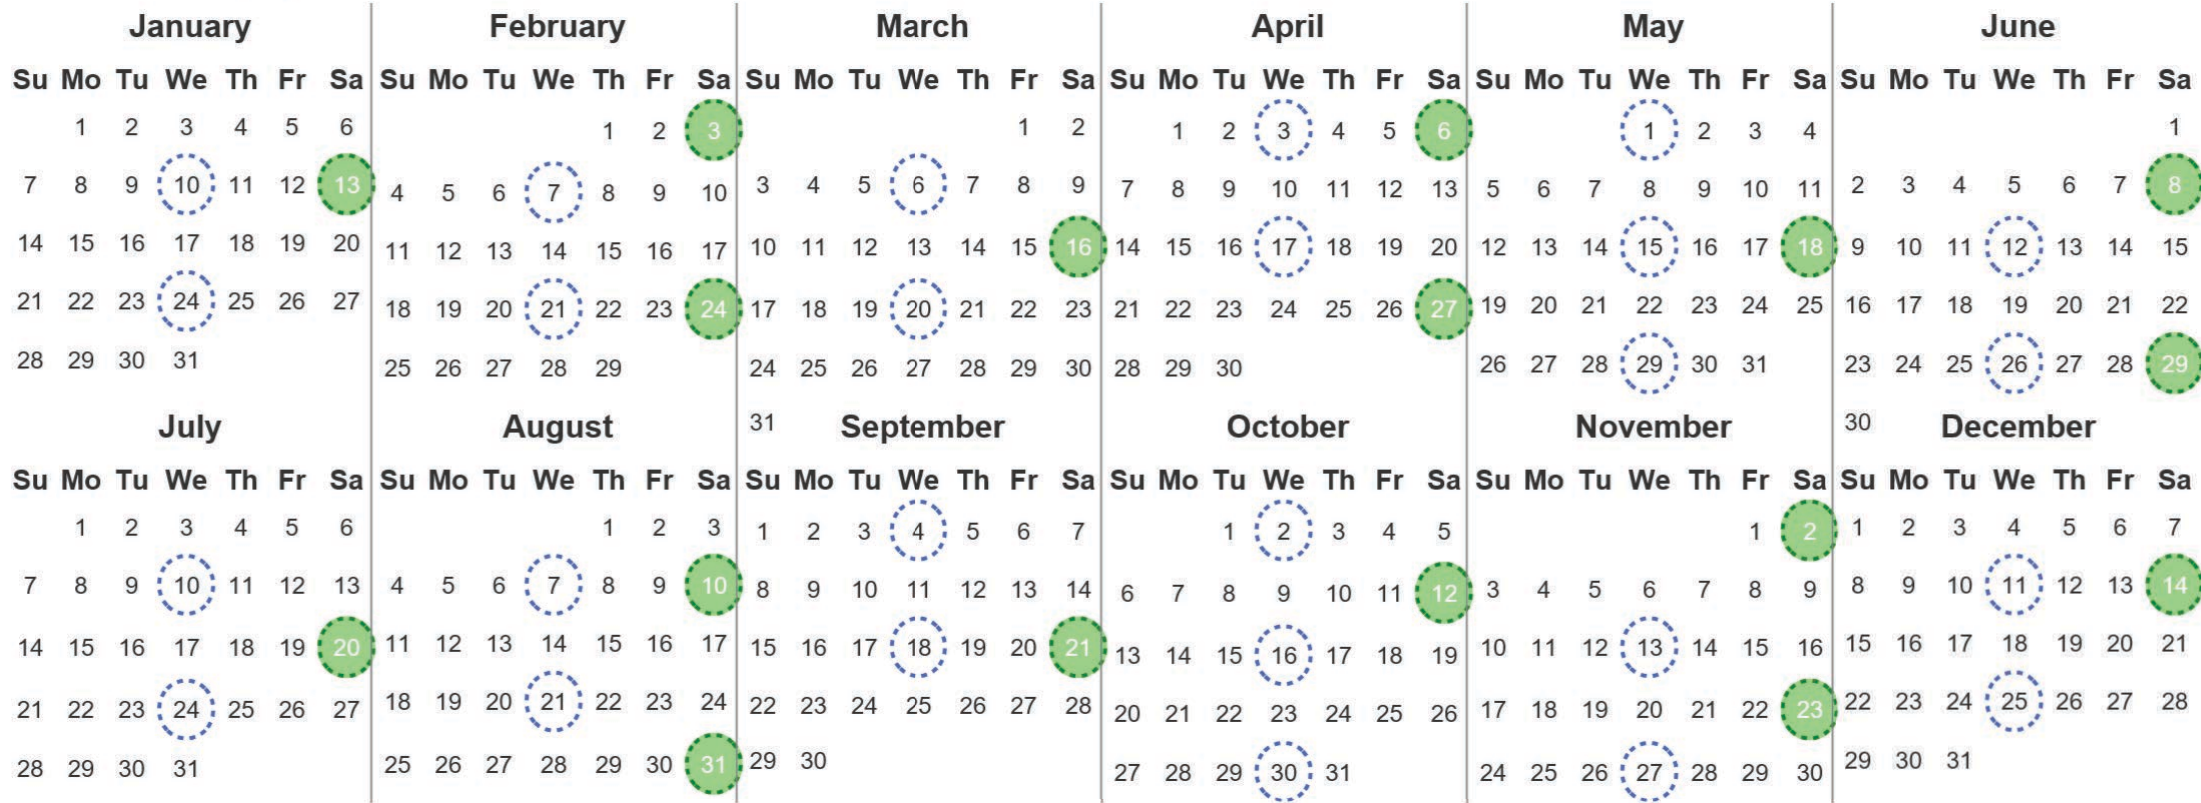

Your waste and recycling collection dates for **2024**.

Non-recyclable Bin
Only for items that cannot be recycled

Recycling Bin
Paper, card & cardboard • Plastic bottles, pots, tubs & trays • Tins, cans & empty aerosols • Cartons

Please place your bins out for collection **by 7.00am** on your collection day.

Festive Collections
Check local press or website for details

Calendar Reference: COLL