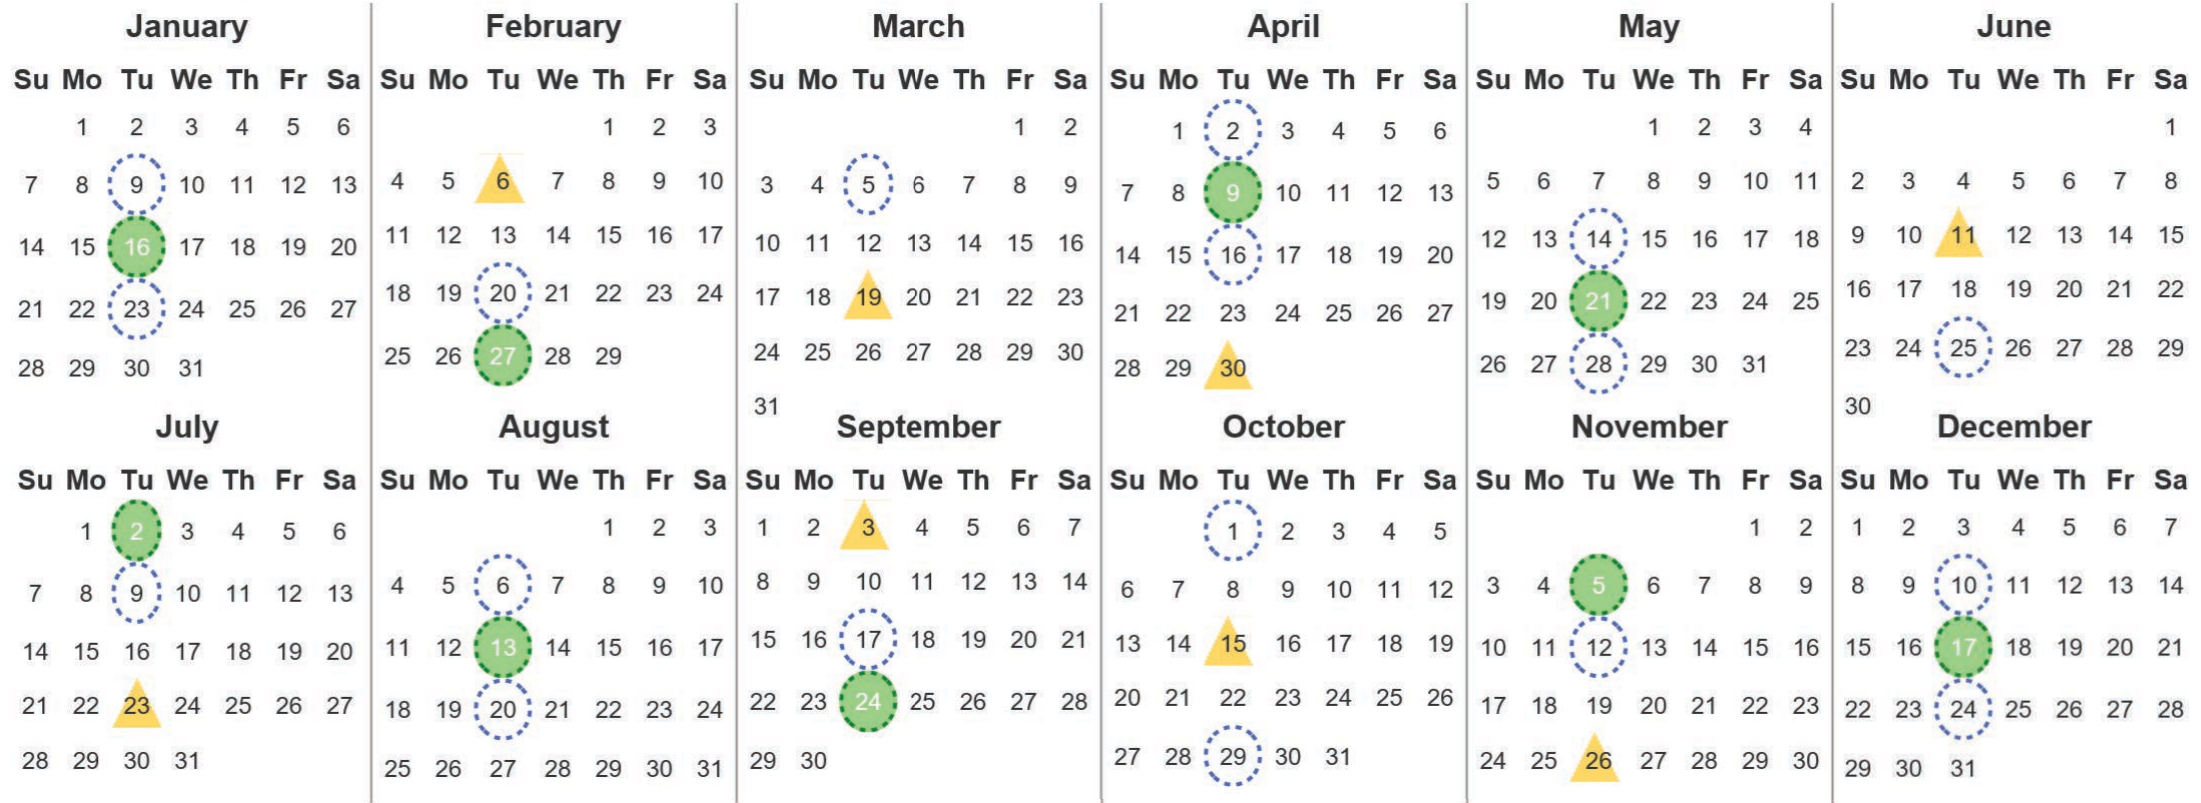

Your waste and recycling collection dates for 2024.

	<b>Non-recyclable Bin</b> Only for items that cannot be recycled		<b>Recycling Bin</b> Paper, card & cardboard
---	---	---	---

Please place your bins out for collection **by 7.00am** on your collection day.