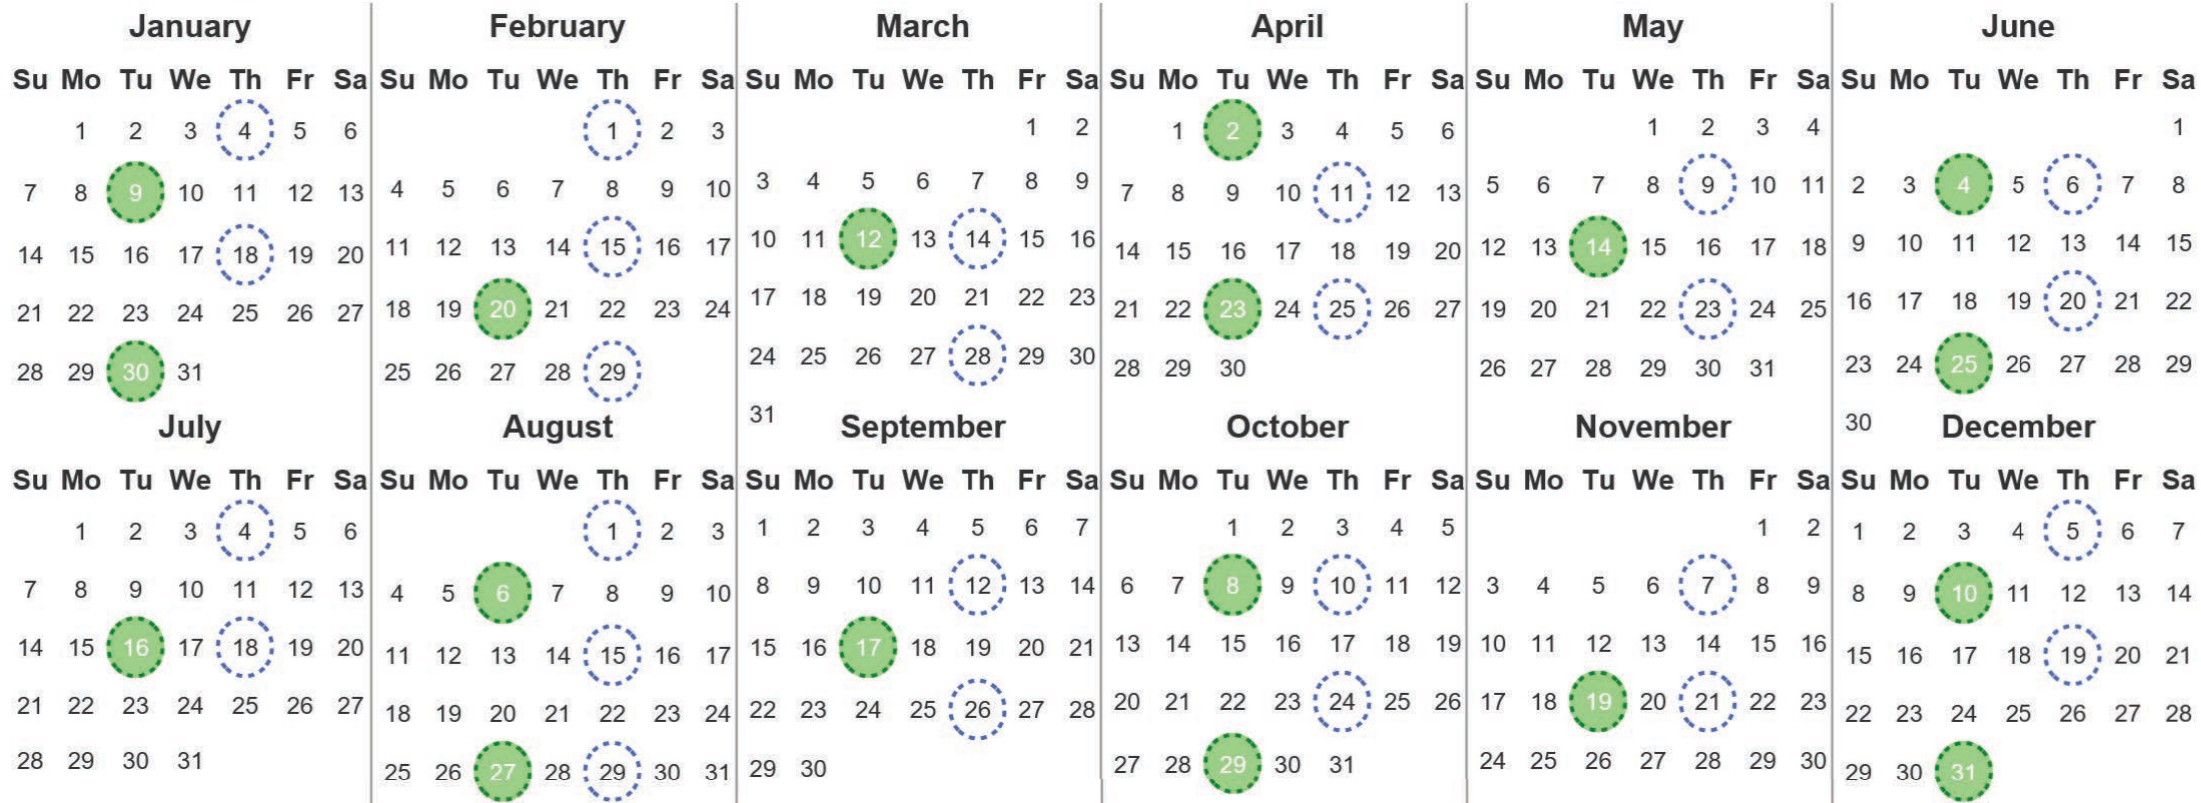

Your waste and recycling collection dates for 2024.

**Non-recyclable Bin**  
Only for items that cannot be recycled

**Recycling Bin**  
Paper, card & cardboard

Please place your bins out for collection **by 7.00am** on your collection day.

**Festive Collections**  
Check local press or website for details

Calendar Reference: BUTE\_62