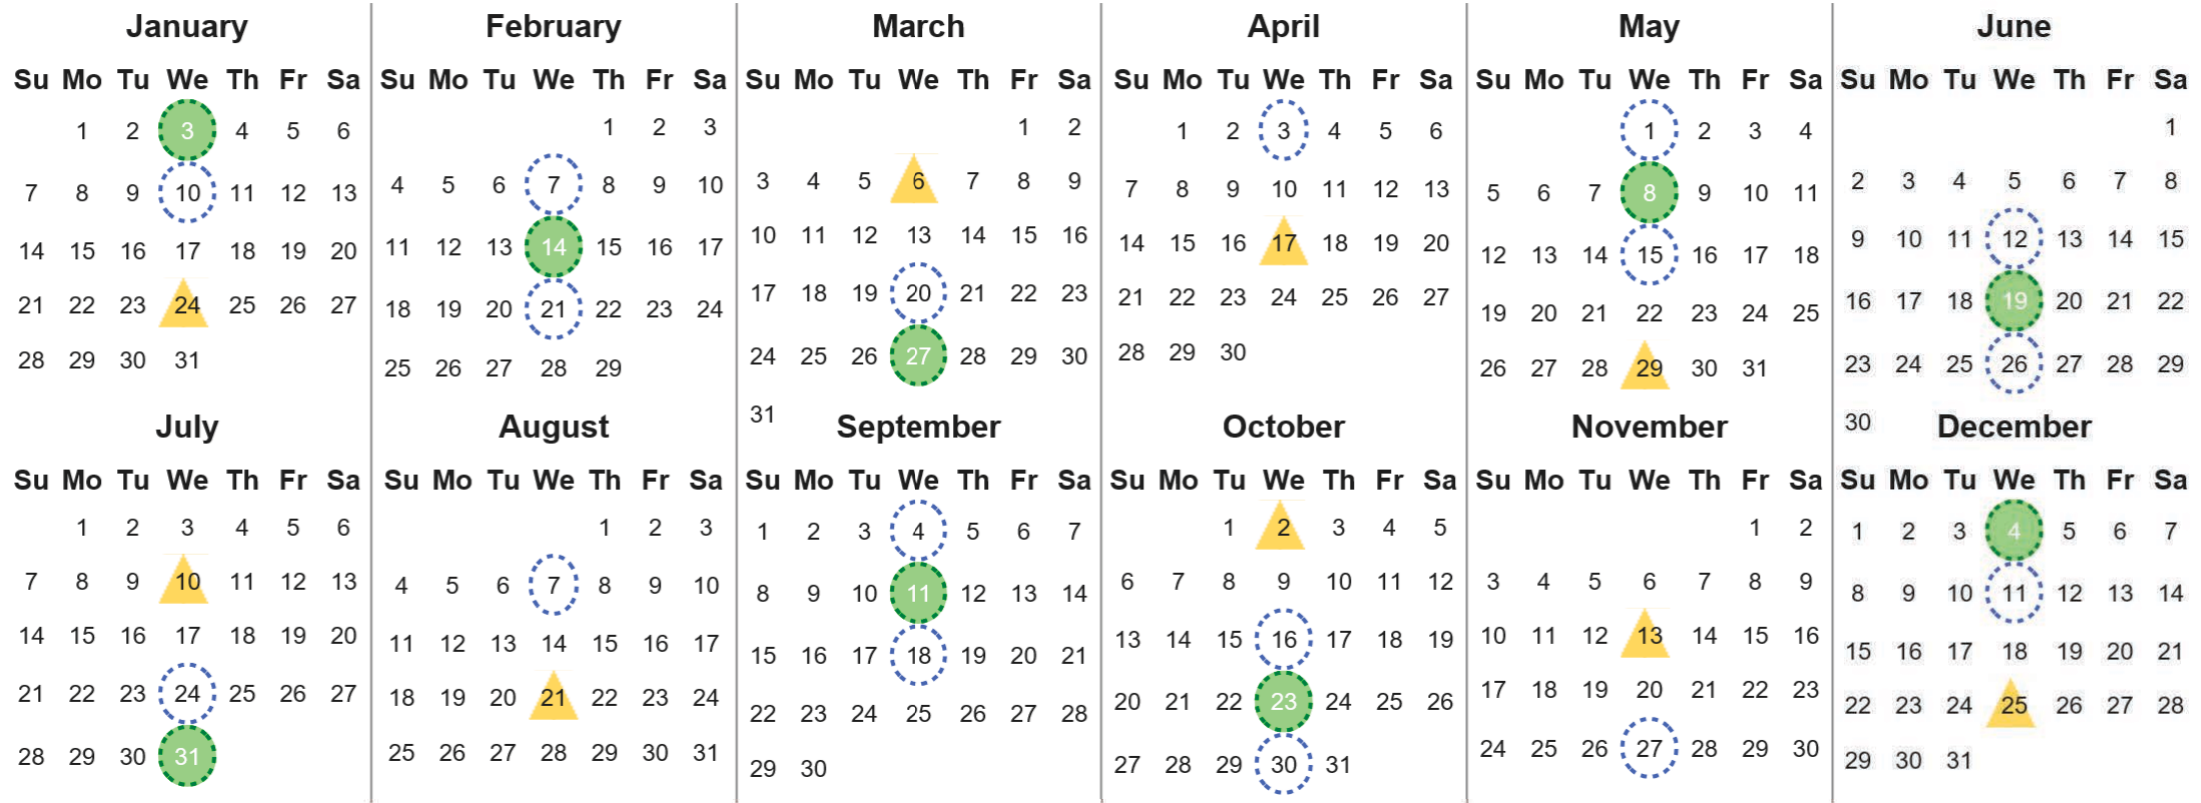

Your waste and recycling collection dates for 2024.

Non-recyclable Bin
Only for items that cannot be recycled

Recycling Bin
Paper, card & cardboard

Please place your bins out for collection **by 7.00am** on your collection day.