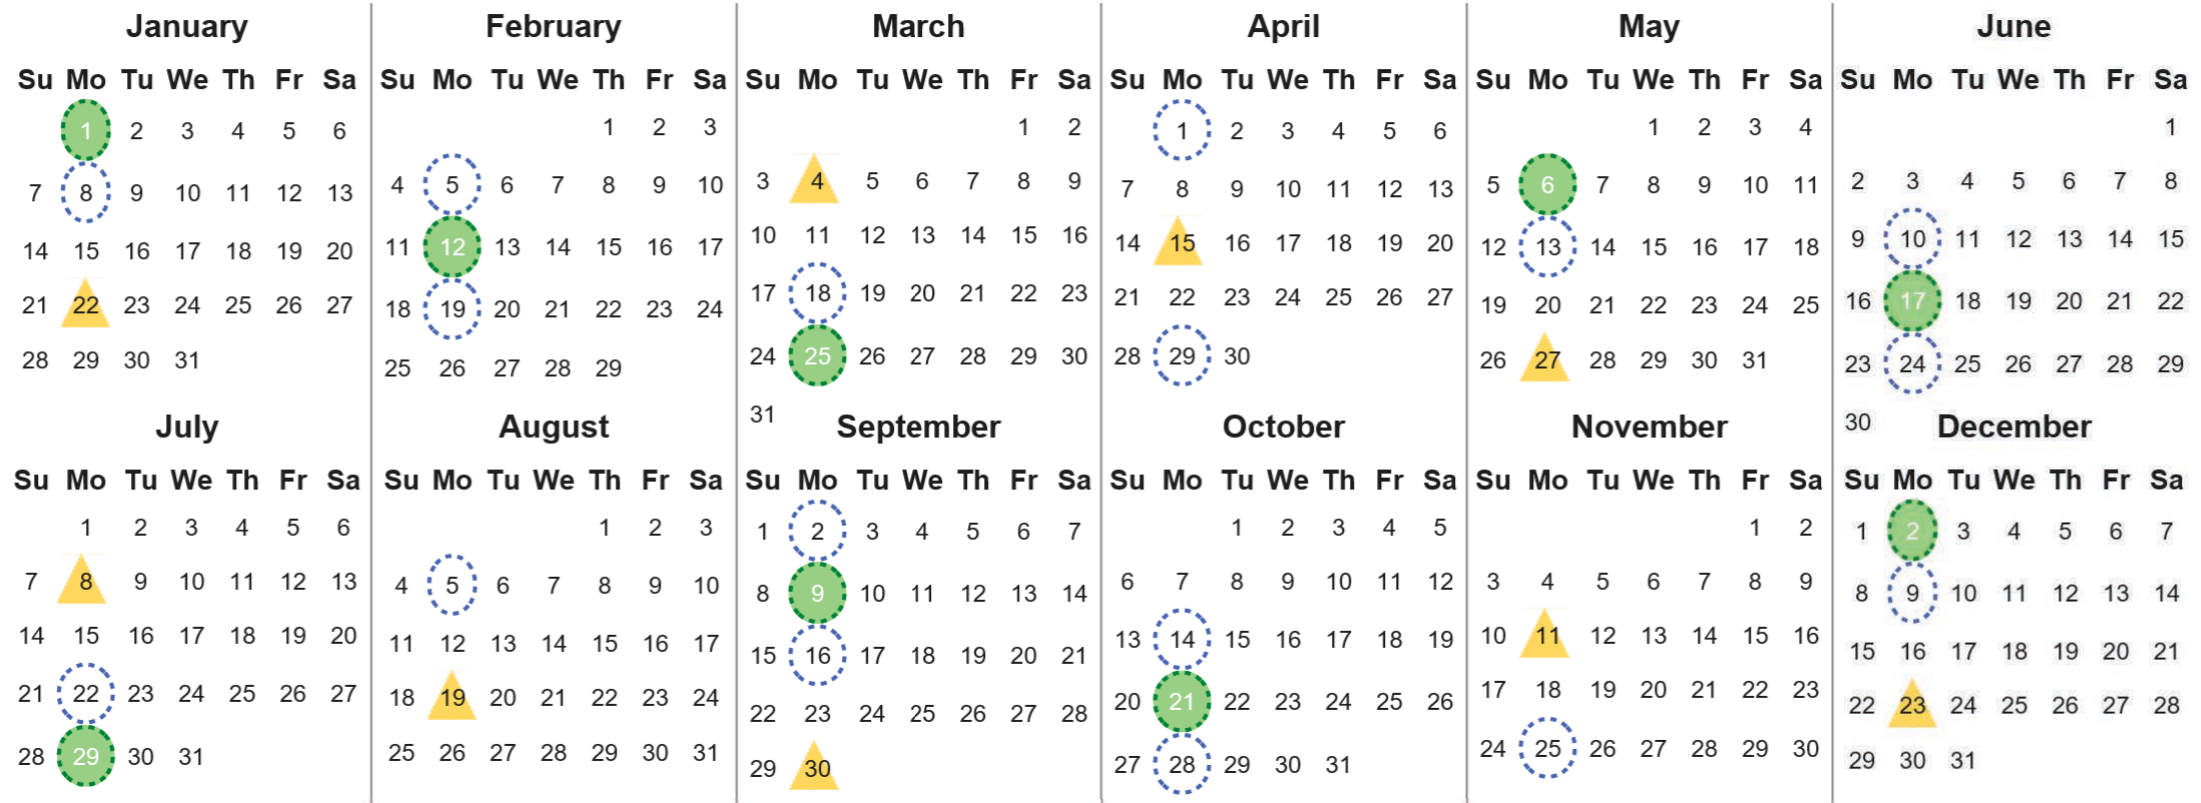

Your waste and recycling collection dates for **2024**.

Non-recyclable Bin
Only for items that cannot be recycled

Recycling Bin
Paper, card & cardboard

Please place your bins out for collection **by 7.00 am** on your collection day.