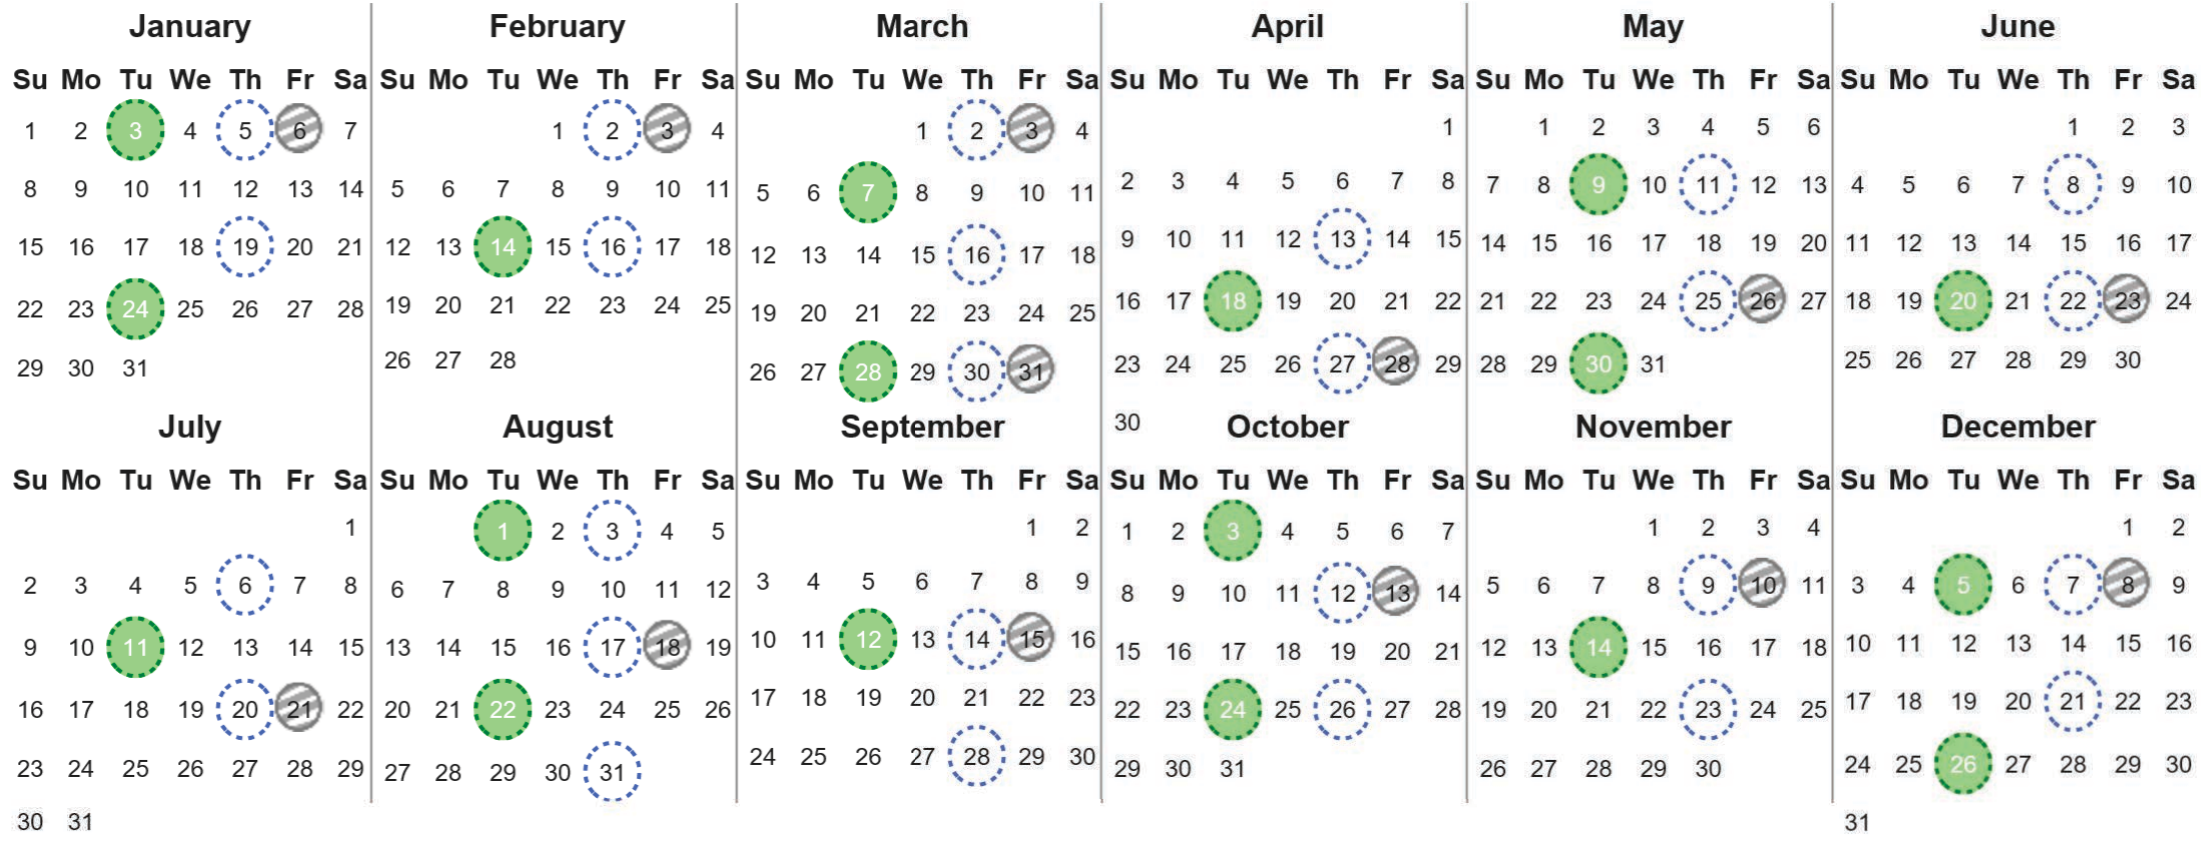

Your waste and recycling collection dates for 2023.

 Non-recyclable Bin Only for items that cannot be recycled	 Recycling Bin Paper, card & cardboard • Plastic bottles, pots, tubs & trays • Tins, cans & empty aerosols • Cartons	 Glass Bin Glass bottles & jars
---	---	--

Please place your bins out for collection by **7.00am** on your collection day.

			 Festive Collections Check local press or website for details
---	---	---	--

Calendar Reference: TIREE2