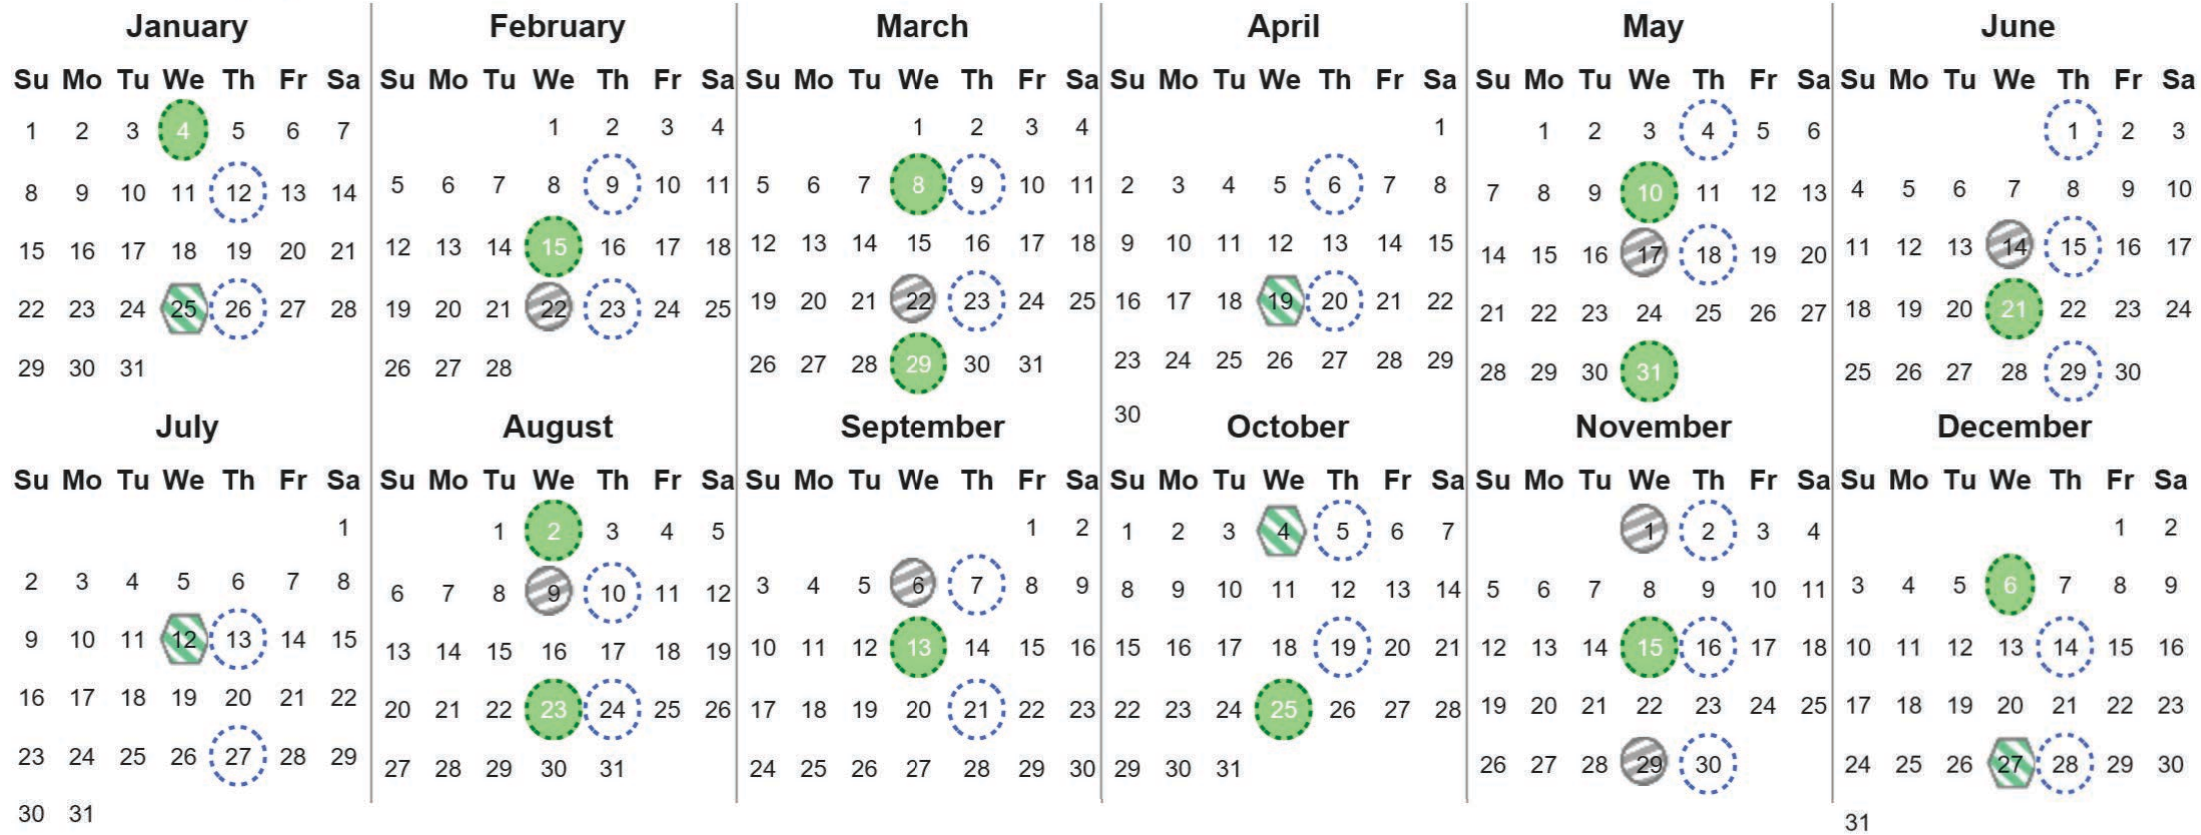

Your waste and recycling collection dates for **2023**.

 <b>Non-recyclable Bin</b> Only for items that cannot be recycled	 <b>Recycling Bin</b> Paper, card & cardboard • Plastic bottles, pots, tubs & trays • Tins, cans & empty aerosols • Cartons	 <b>Glass Bin</b> Glass bottles & jars
---	---	--

Please place your bins out for collection by **6.00am** on your collection day.

				<b>Festive Collections</b> Check local press or website for details
---	---	---	--	--