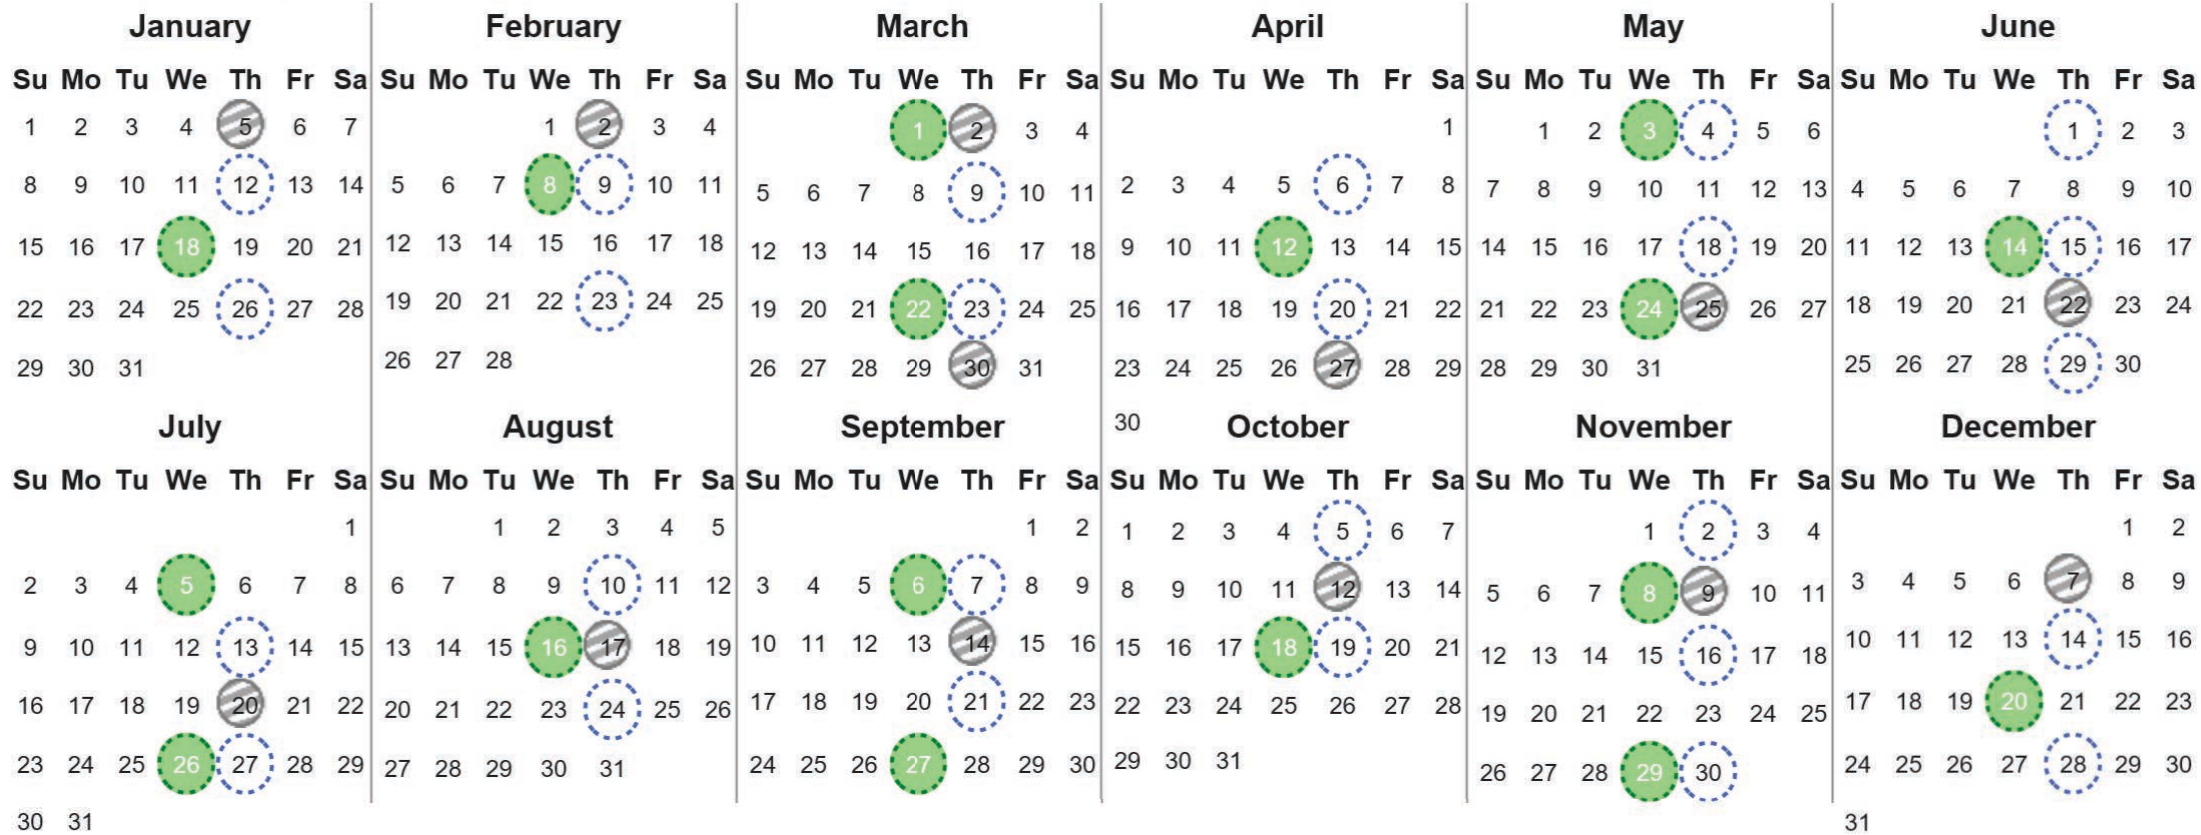

Your waste and recycling collection dates for **2023**.

 <b>Non-recyclable Bin</b> Only for items that cannot be recycled	 <b>Recycling Bin</b> Paper, card & cardboard • Plastic bottles, pots, tubs & trays • Tins, cans & empty aerosols • Cartons	 <b>Glass Bin</b> Glass bottles & jars
---	---	--

Please place your bins out for collection by **6.00am** on your collection day.

			 <b>Festive Collections</b> Check local press or website for details
---	---	---	--