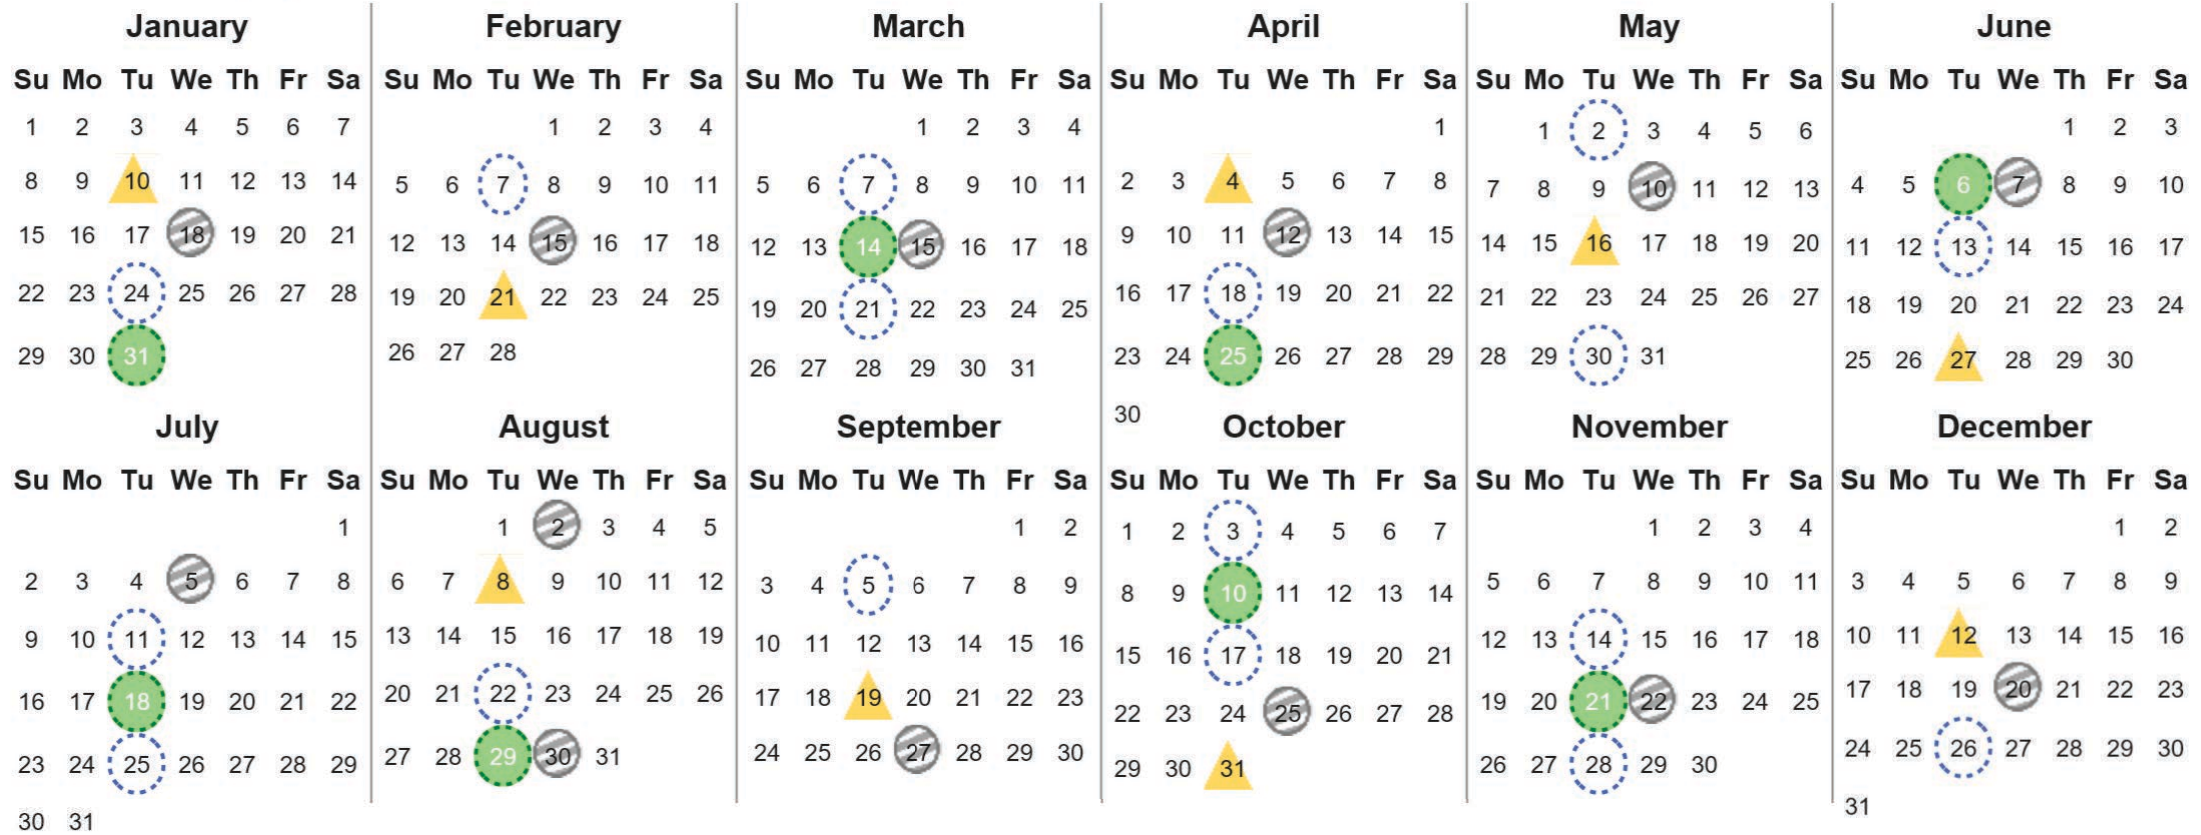

Your waste and recycling collection dates for 2023.

|   |   |  |
|---|---|--|
|  <b>Non-recyclable Bin</b><br>Only for items that cannot be recycled |  <b>Recycling Bin</b><br>Paper, card & cardboard • Plastic bottles, pots, tubs & trays • Tins, cans & empty aerosols • Cartons |  <b>Glass Bin</b><br>Glass bottles & jars |
|---|---|--|

**Please place your bins out for collection by 6.00am on your collection day.**

|   |   |   |  |  |
|---|---|---|--|--|
|    |   |   |   |  <b>Festive Collections</b><br>Check local press or website for details |
|---|---|---|--|--|