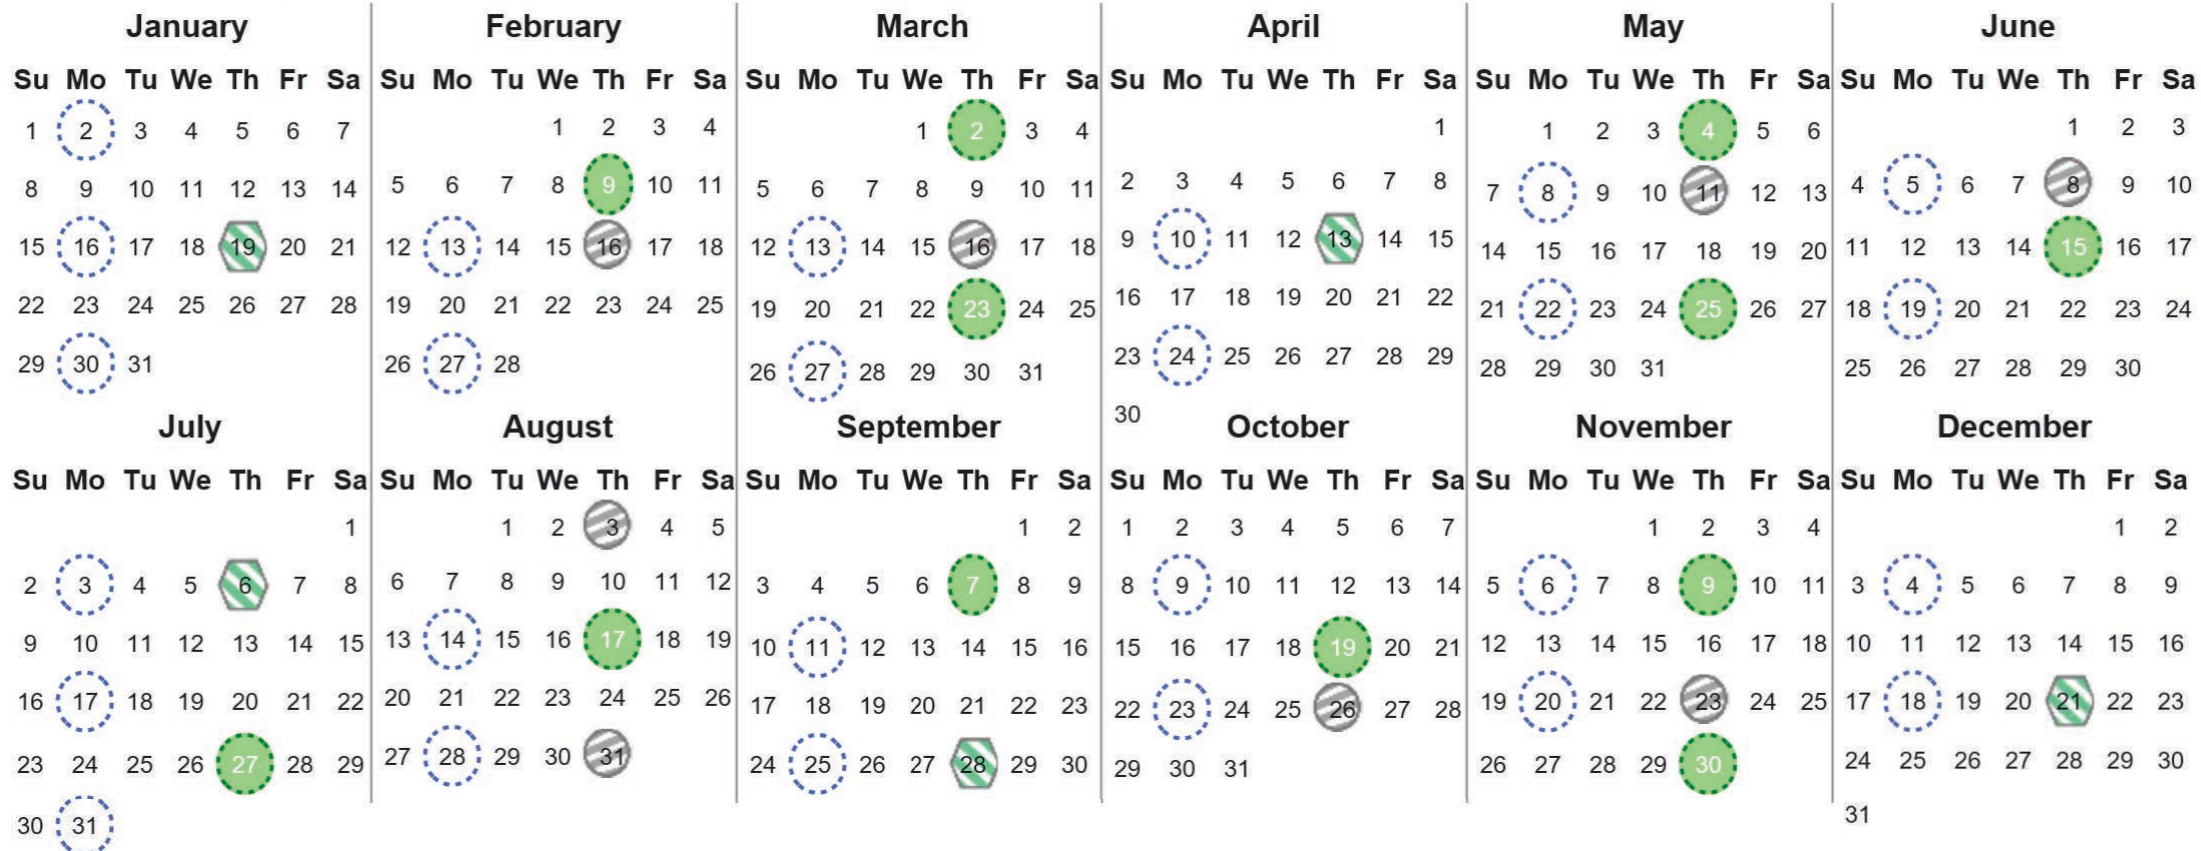

Your waste and recycling collection dates for **2023**.

Non-recyclable Bin Only for items that cannot be recycled	Recycling Bin Paper, card & cardboard • Plastic bottles, pots, tubs & trays • Tins, cans & empty aerosols • Cartons	Glass Bin Glass bottles & jars
---	---	--

Please place your bins out for collection by **6.00am** on your collection day.

				Festive Collections Check local press or website for details
--	--	--	--	--