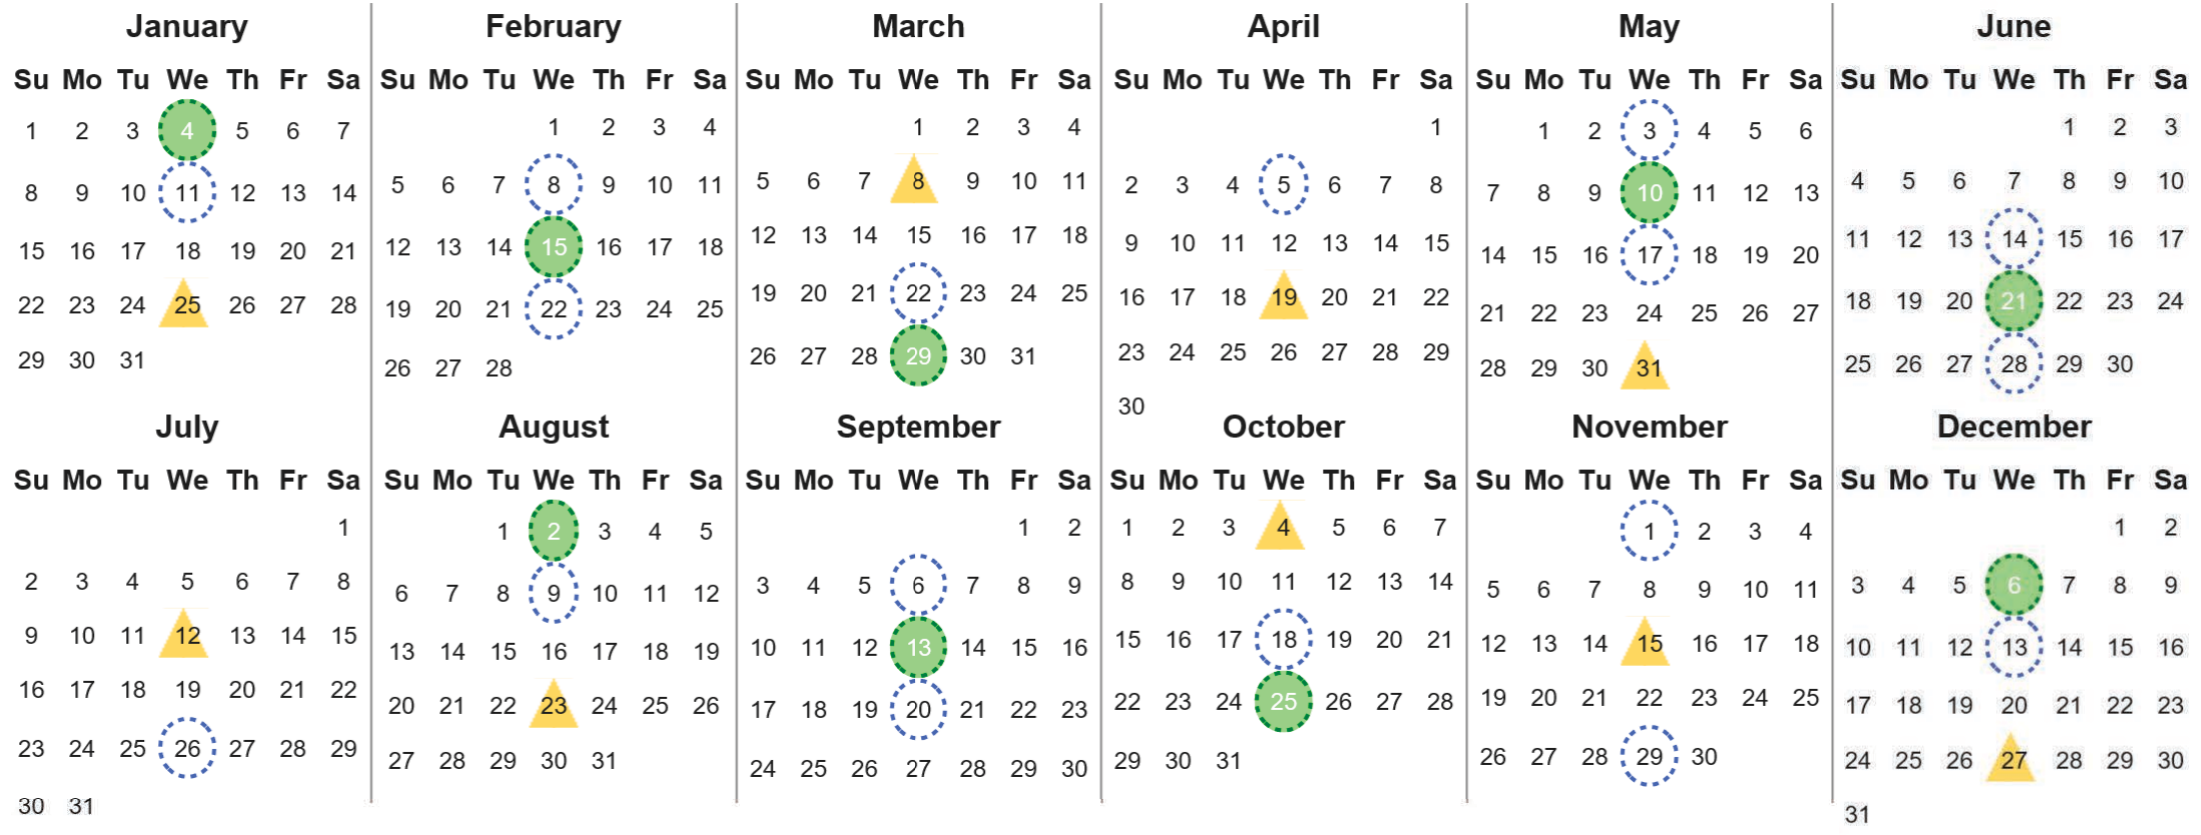

Your waste and recycling collection dates for **2023**.

**Non-recyclable Bin**  
Only for items that cannot be recycled

**Recycling Bin**  
Paper, card & cardboard • Plastic bottles, pots, tubs & trays • Tins, cans & empty aerosols • Cartons

Please place your bins out for collection **by 7.00am** on your collection day.

**Festive Collections**  
Check local press or website for details