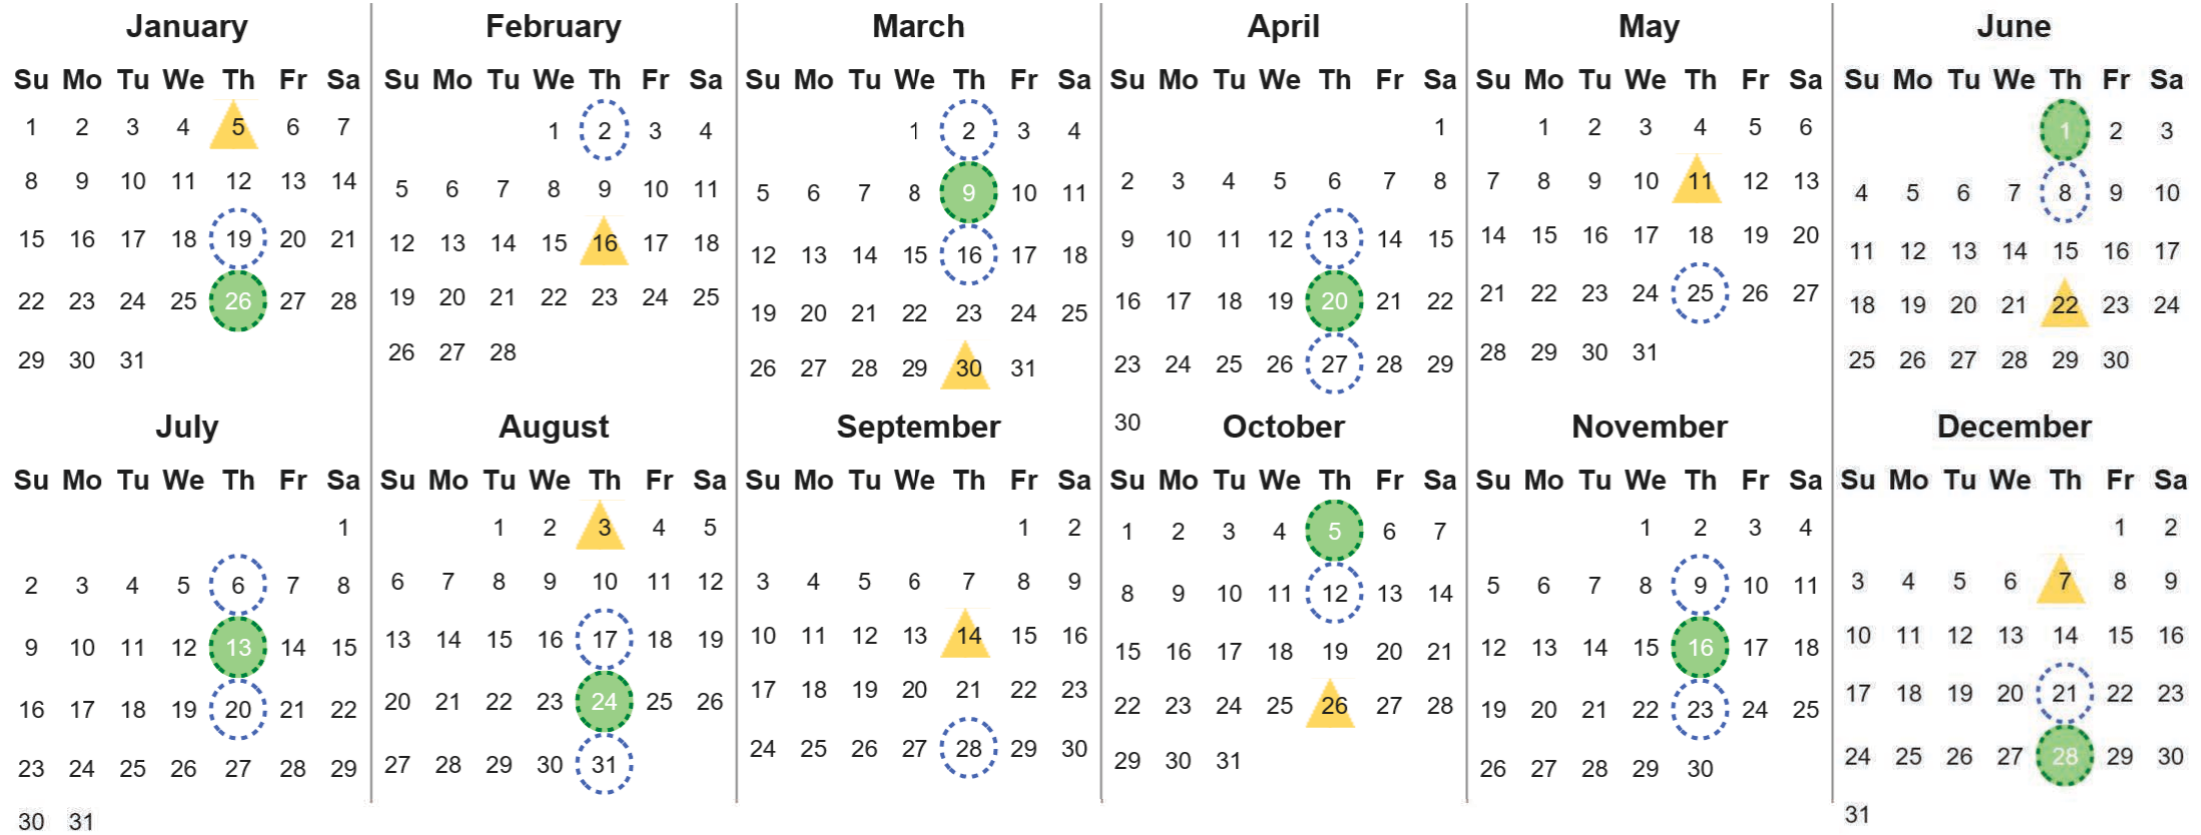

Your waste and recycling collection dates for **2023**.

**Non-recyclable Bin**  
Only for items that cannot be recycled

**Recycling Bin**  
Paper, card & cardboard • Plastic bottles, pots, tubs & trays • Tins, cans & empty aerosols • Cartons

Please place your bins out for collection **by 7.00am** on your collection day.

**Festive Collections**  
Check local press or website for details