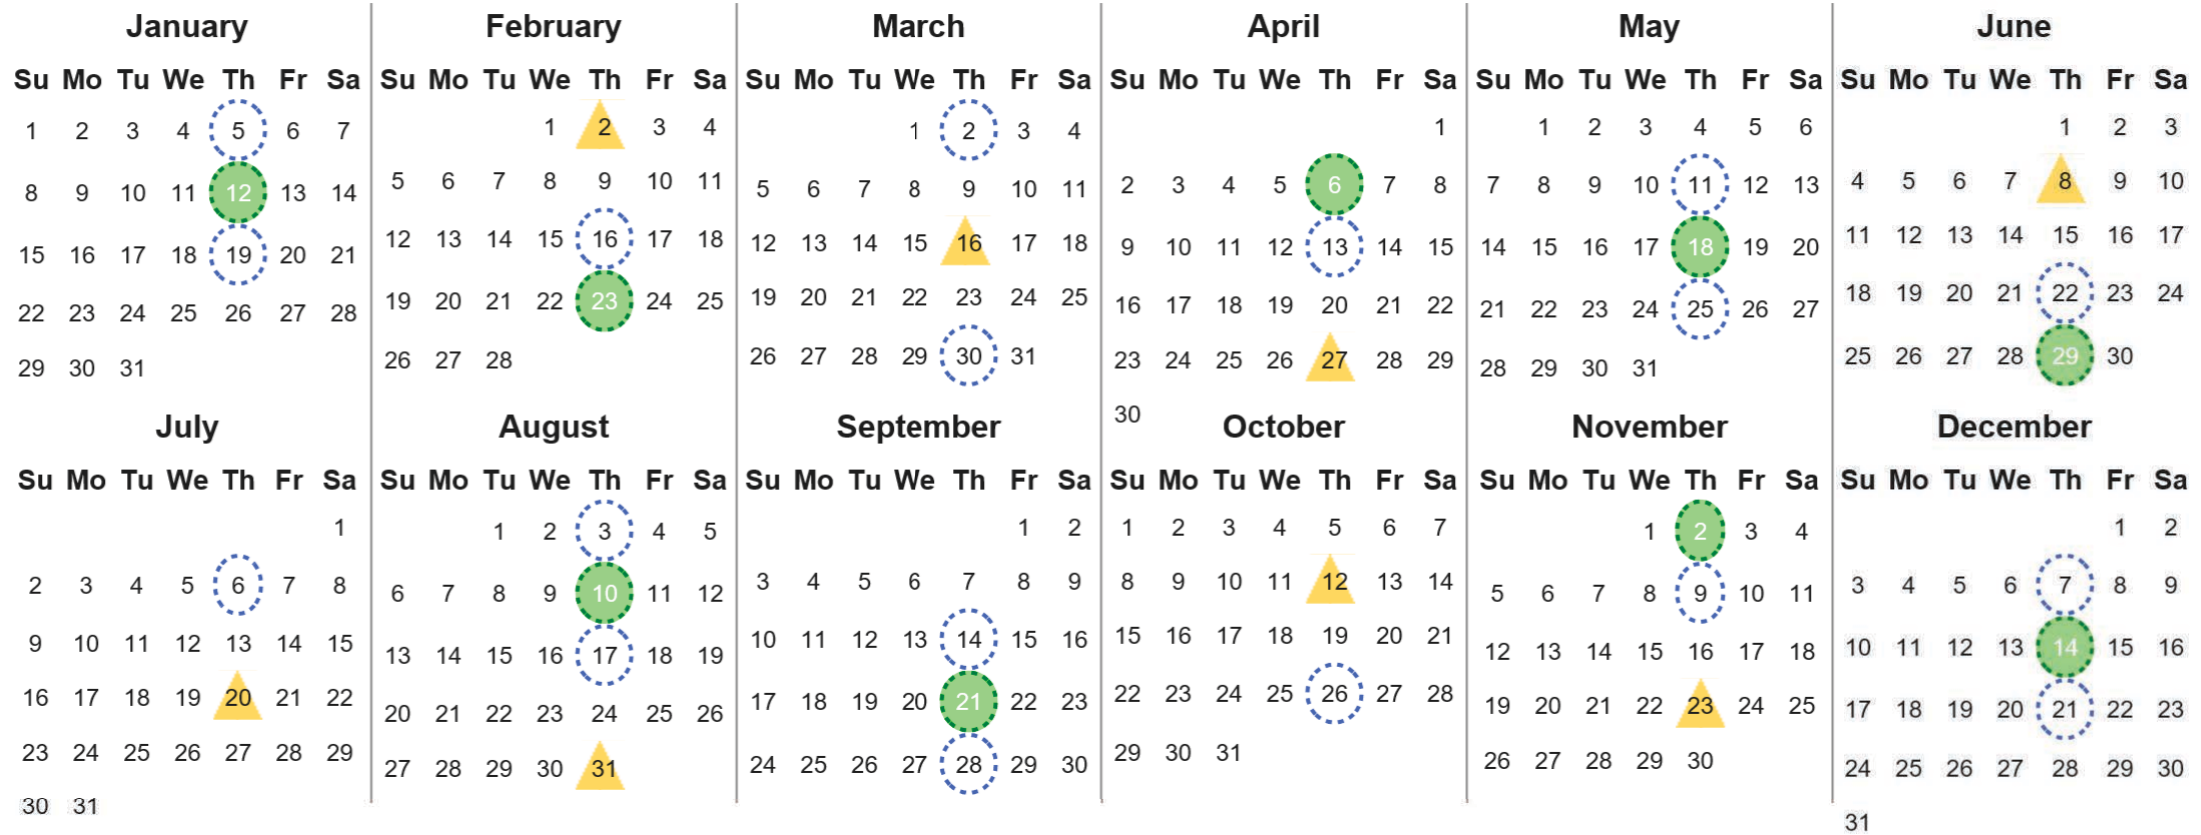

Your waste and recycling collection dates for **2023**.

Non-recyclable Bin
Only for items that cannot be recycled

Recycling Bin
Paper, card & cardboard • Plastic bottles, pots, tubs & trays • Tins, cans & empty aerosols • Cartons

Please place your bins out for collection **by 7.00am on your collection day.**

Festive Collections
Check local press or website for details