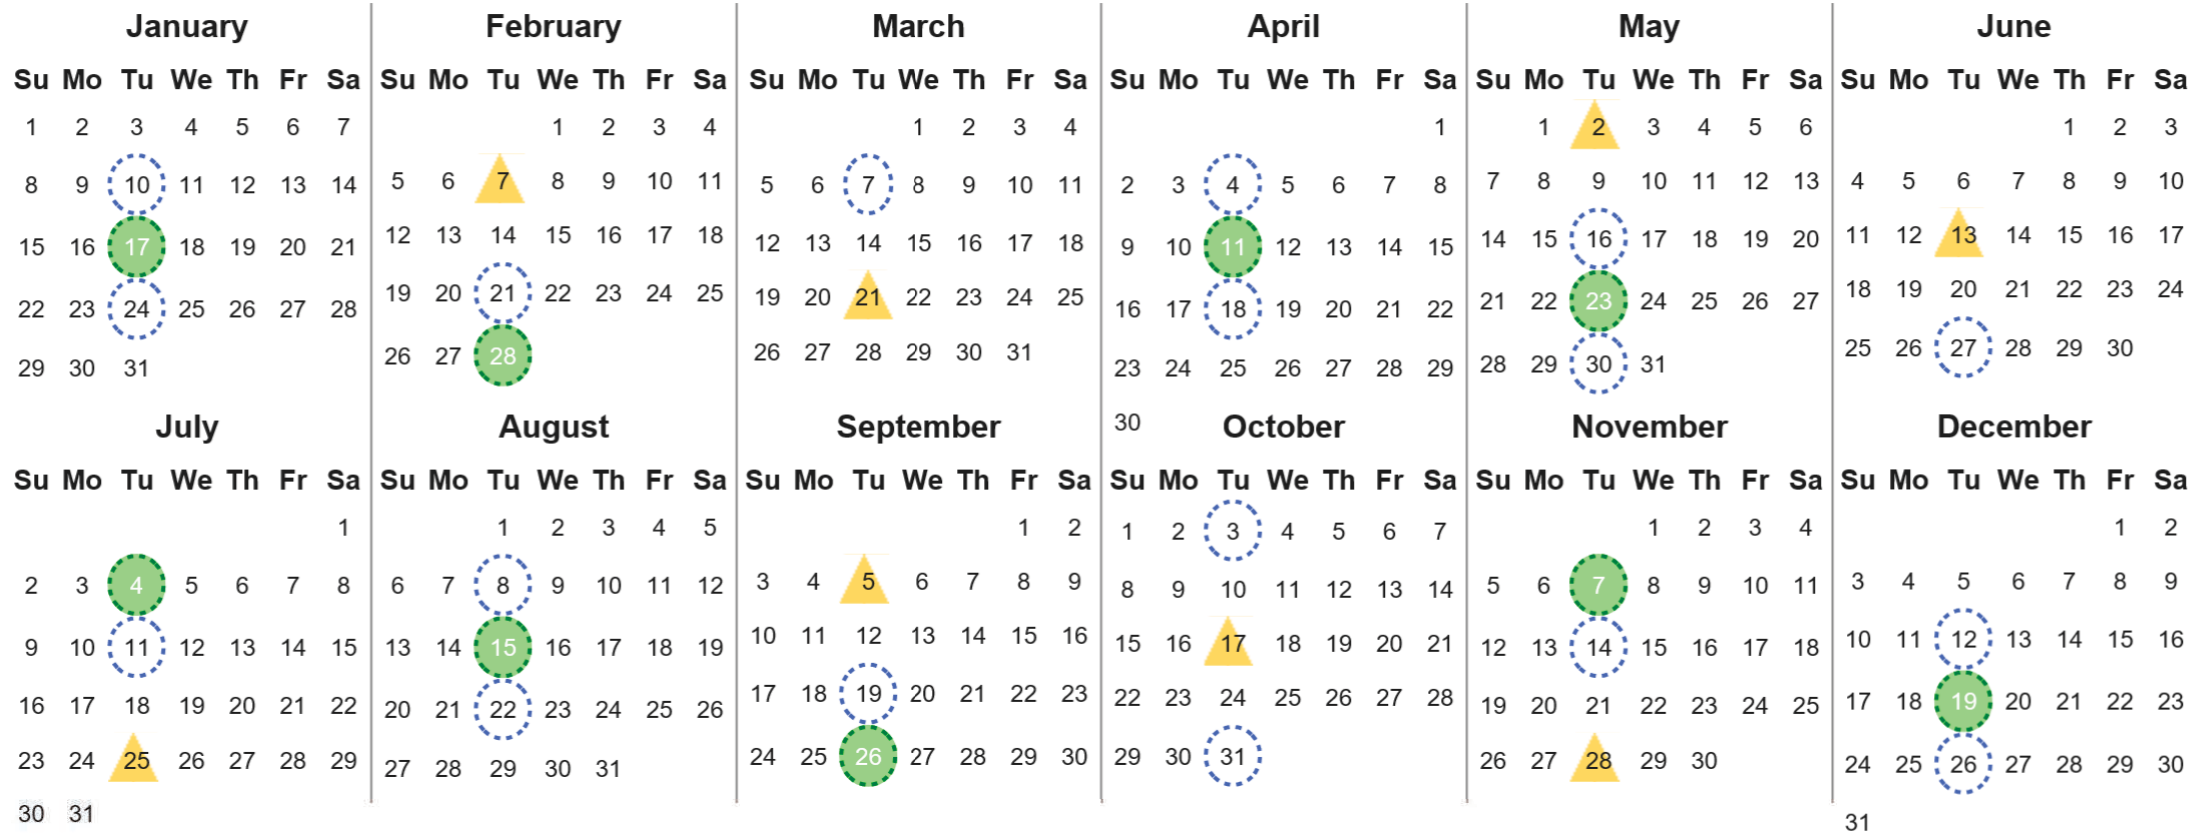

Your waste and recycling collection dates for **2023**.

**Non-recyclable Bin**  
Only for items that cannot be recycled

**Recycling Bin**  
Paper, card & cardboard • Plastic bottles, pots, tubs & trays • Tins, cans & empty aerosols • Cartons

Please place your bins out for collection **by 7.00am on your collection day.**

**Festive Collections**  
Check local press or website for details