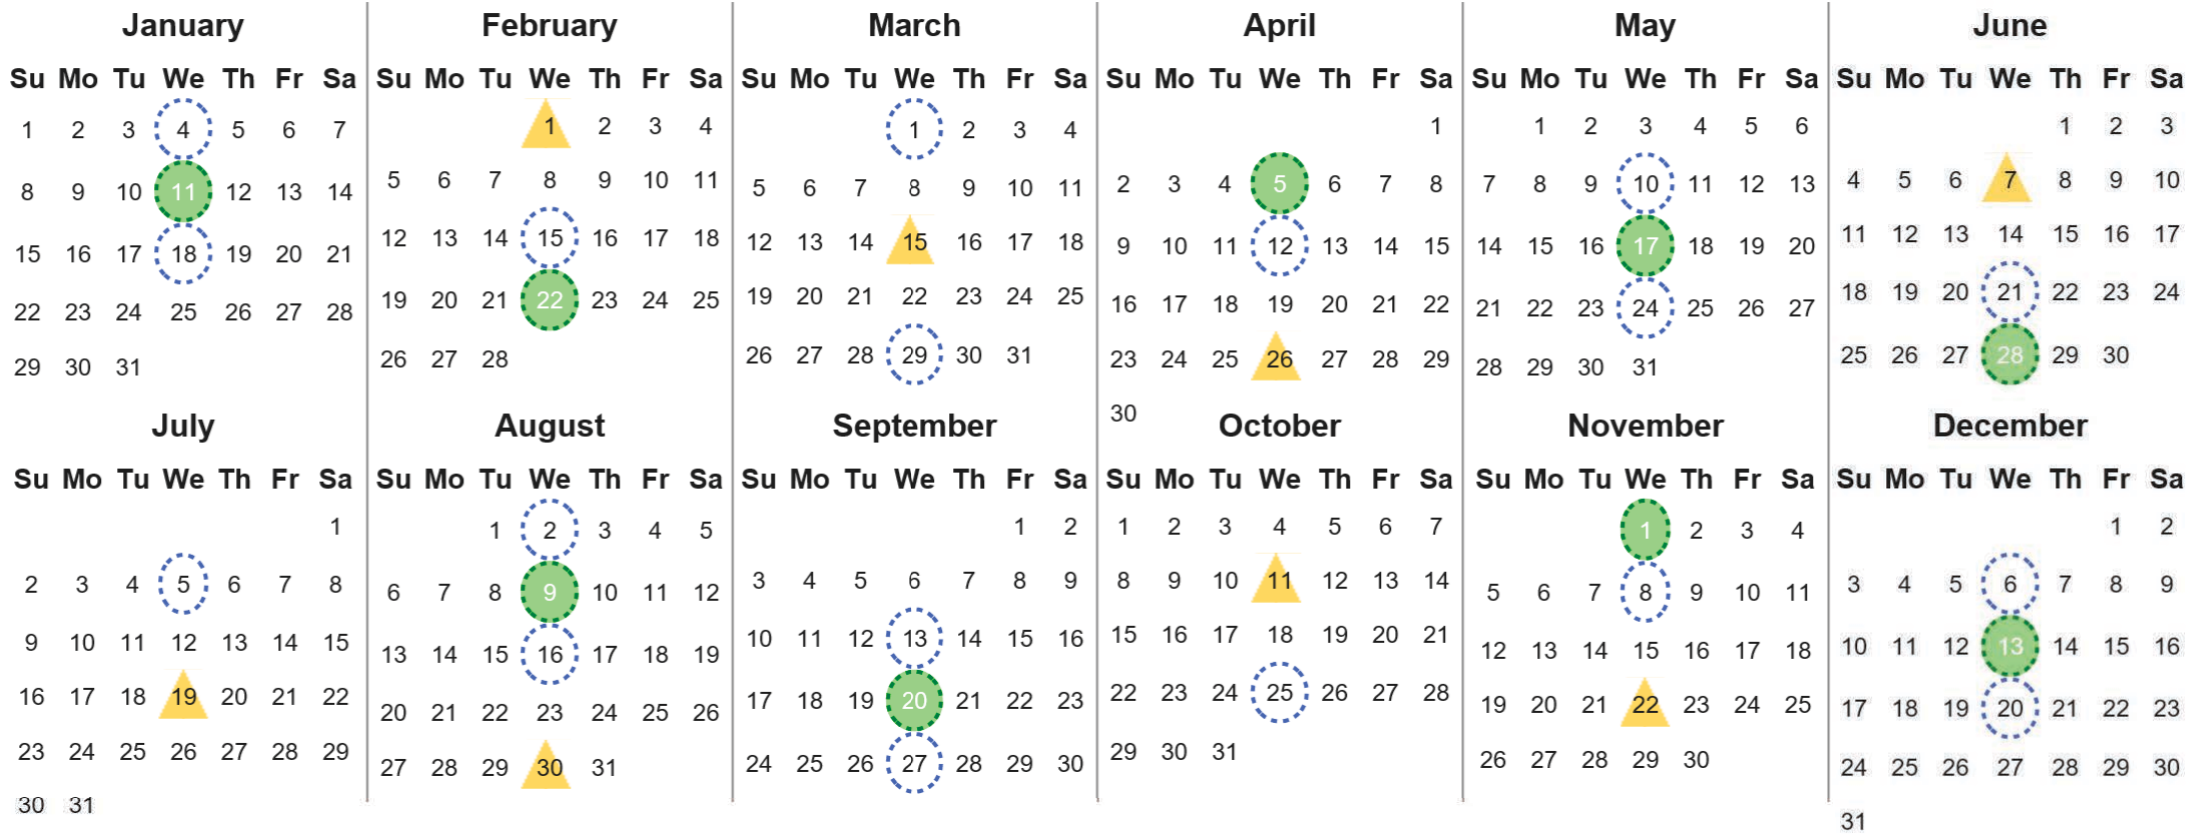

Your waste and recycling collection dates for **2023**.

**Non-recyclable Bin**  
Only for items that cannot be recycled

**Recycling Bin**  
Paper, card & cardboard • Plastic bottles, pots, tubs & trays • Tins, cans & empty aerosols • Cartons

Please place your bins out for collection **by 7.00am on your collection day.**

**Festive Collections**  
Check local press or website for details