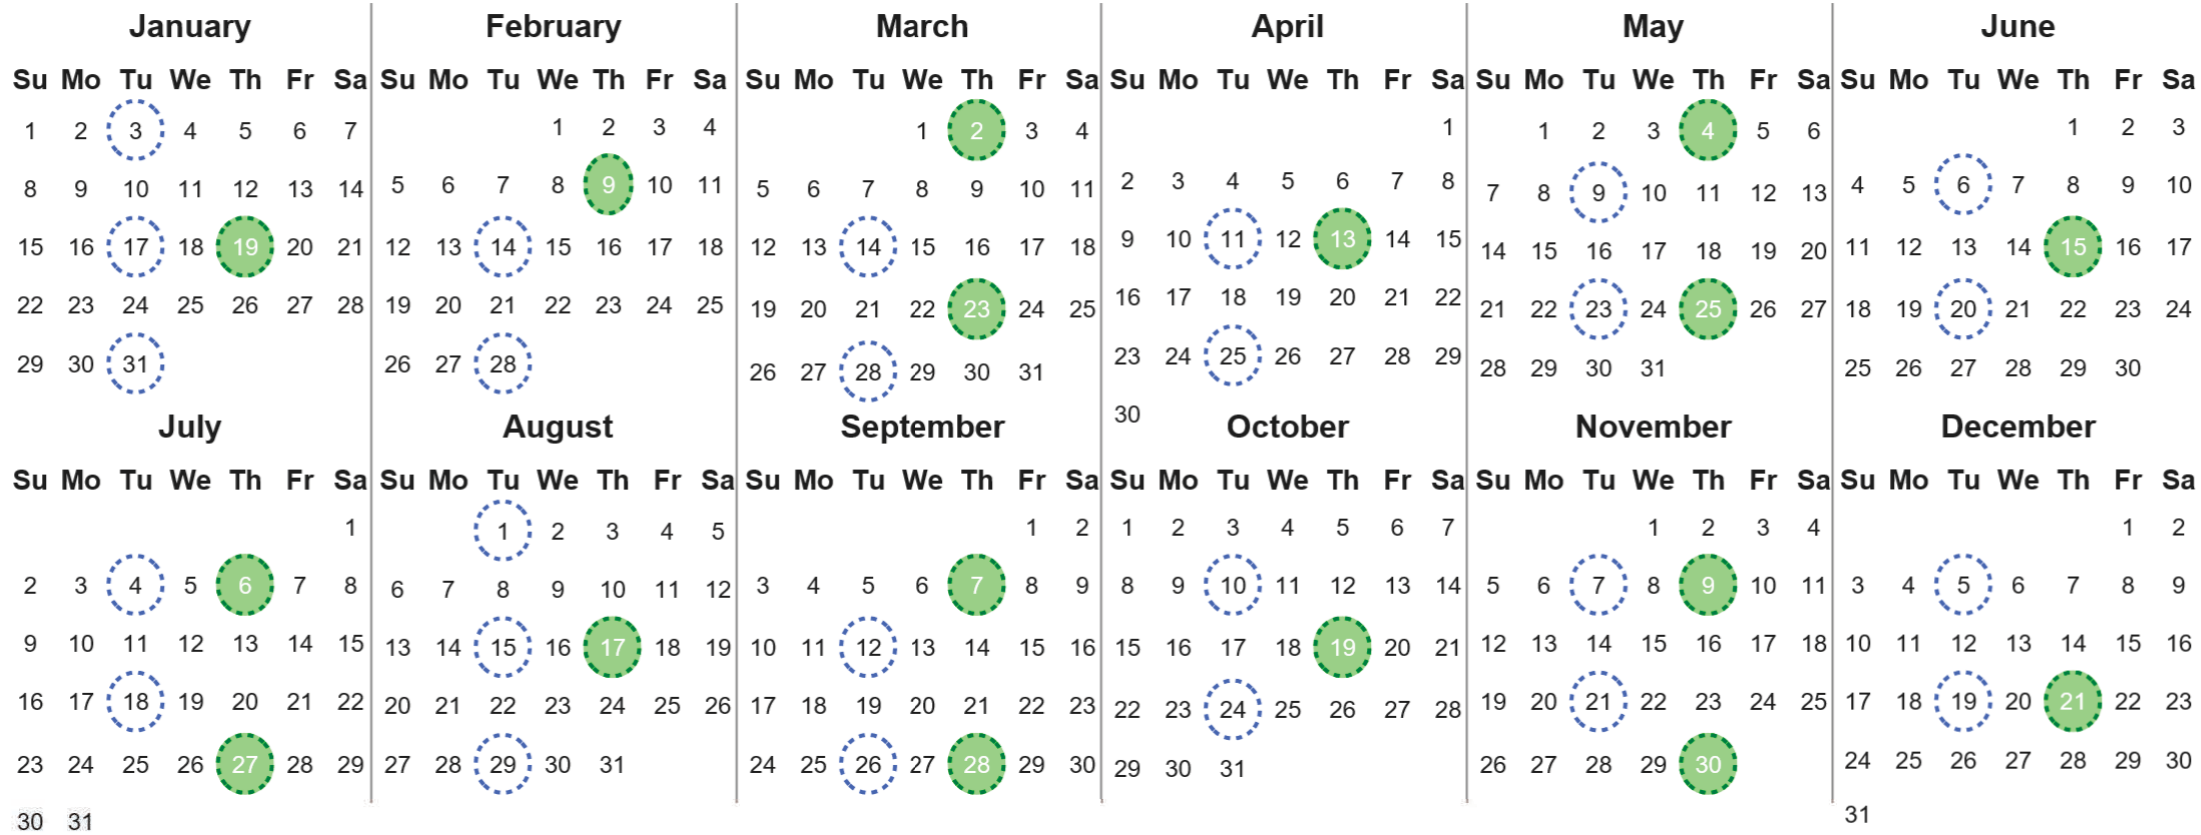

Your waste and recycling collection dates for **2023**.

 Non-recyclable Bin Only for items that cannot be recycled	 Recycling Bin Paper, card & cardboard • Plastic bottles, pots, tubs & trays • Tins, cans & empty aerosols • Cartons
---	---

Please place your bins out for collection by 7.00am on your collection day.

 	 	 Festive Collections Check local press or website for details
---	---	--