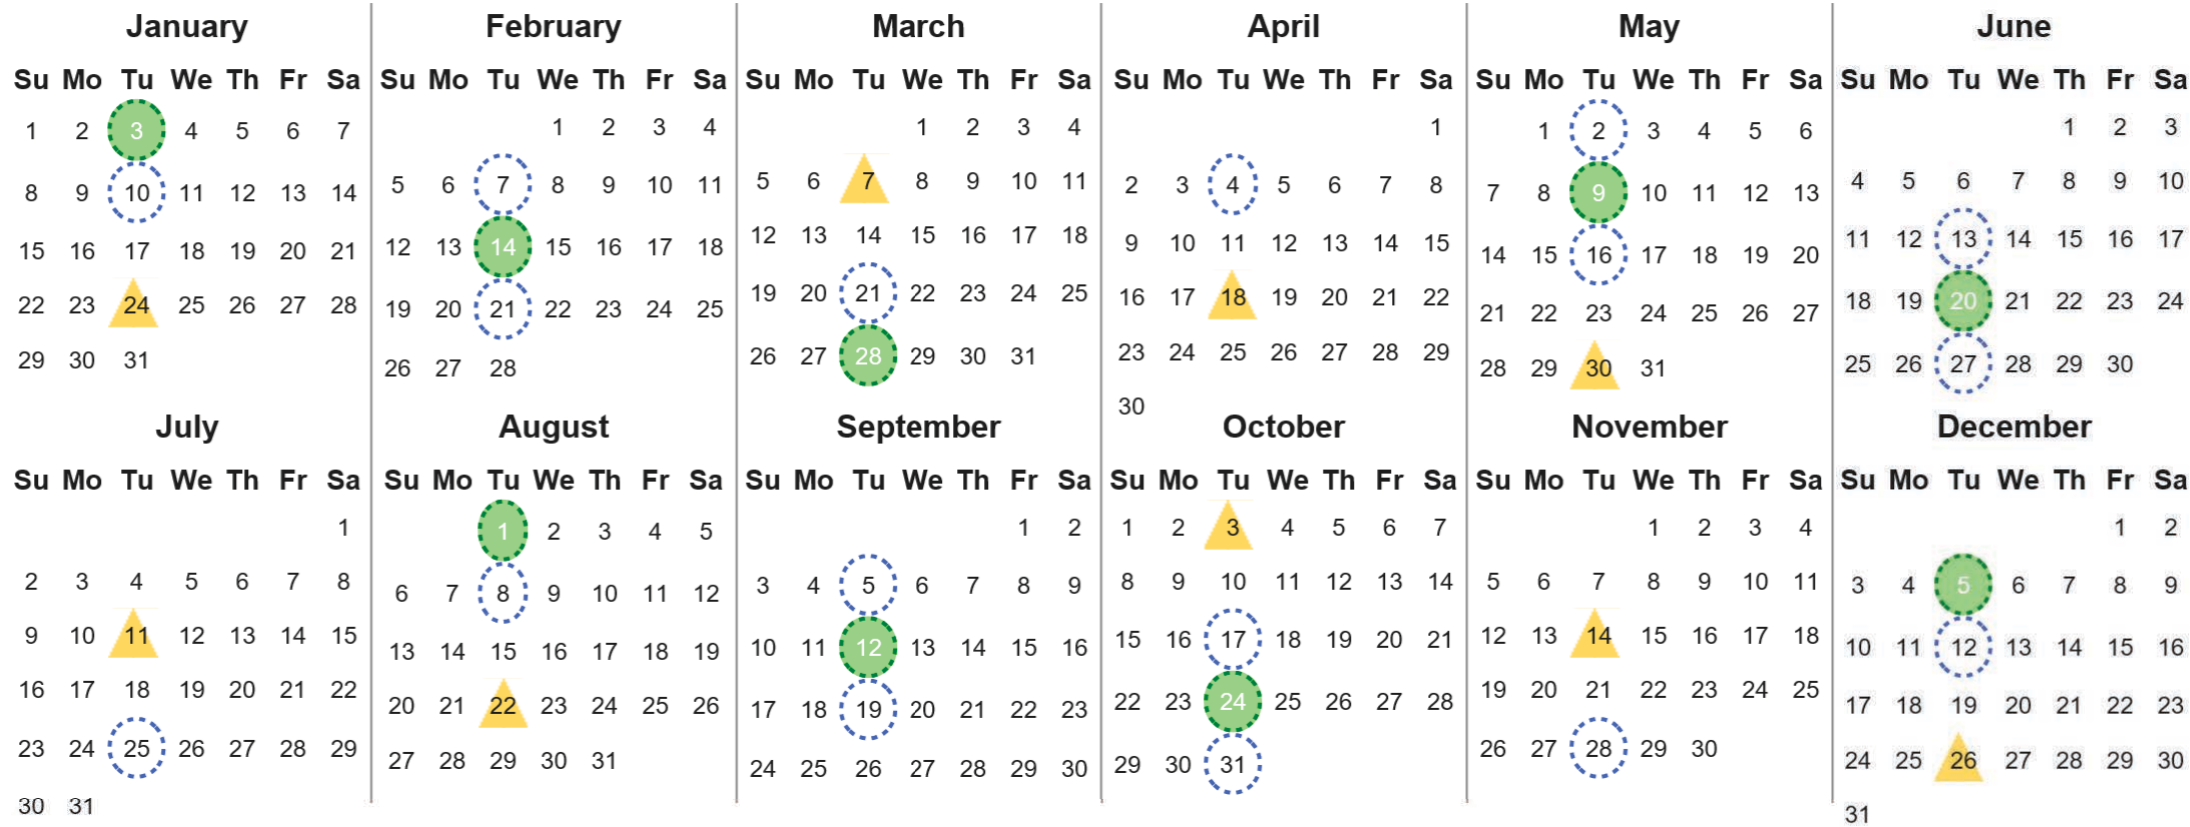

Your waste and recycling collection dates for **2023**.

	Non-recyclable Bin Only for items that cannot be recycled		Recycling Bin Paper, card & cardboard • Plastic bottles, pots, tubs & trays • Tins, cans & empty aerosols • Cartons
---	---	---	---

Please place your bins out for collection **by 7.00am on your collection day.**

								Festive Collections Check local press or website for details
---	---	---	---	---	---	---	--	--