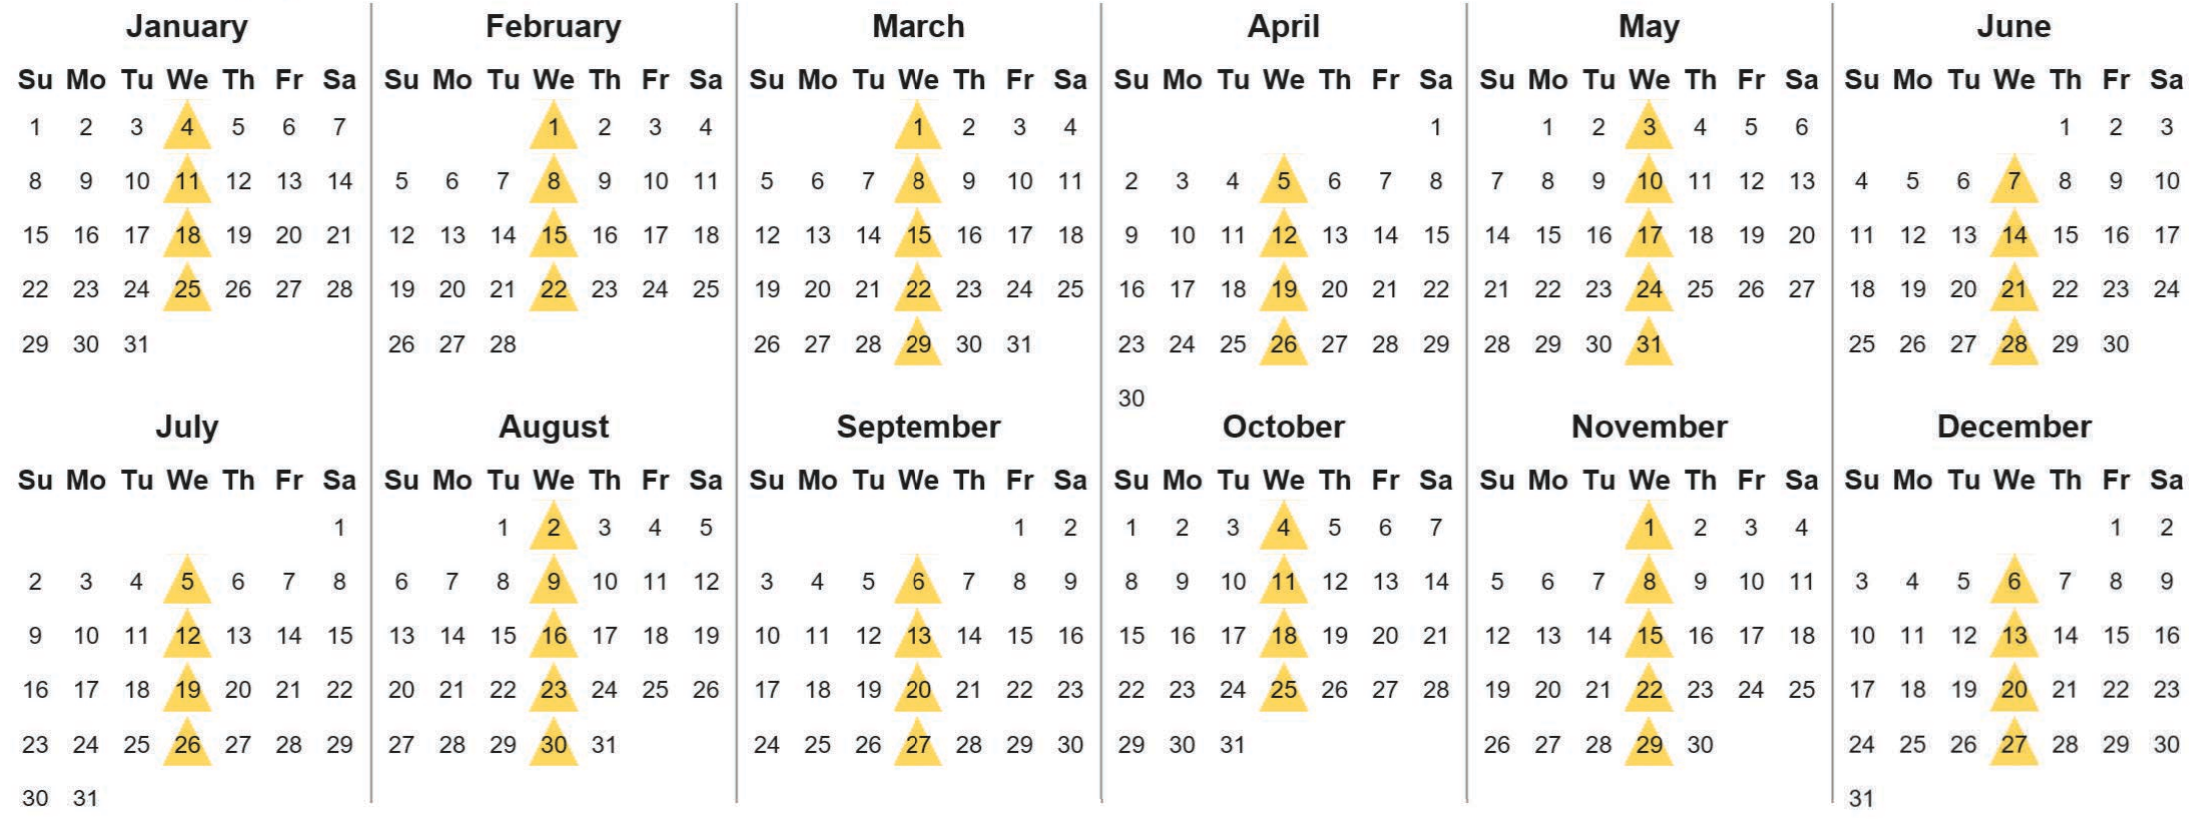

Your waste and recycling collection dates for **2023**.

 Non-recyclable Bin Only for items that cannot be recycled	 Recycling Bin Paper, card & cardboard • Plastic bottles, pots, tubs & trays • Tins, cans & empty aerosols • Cartons
---	---

Please place your bins out for collection **by 7.00am** on your collection day.

  	 Festive Collections Check local press or website for details
---	--

Calendar Reference: LORNCO