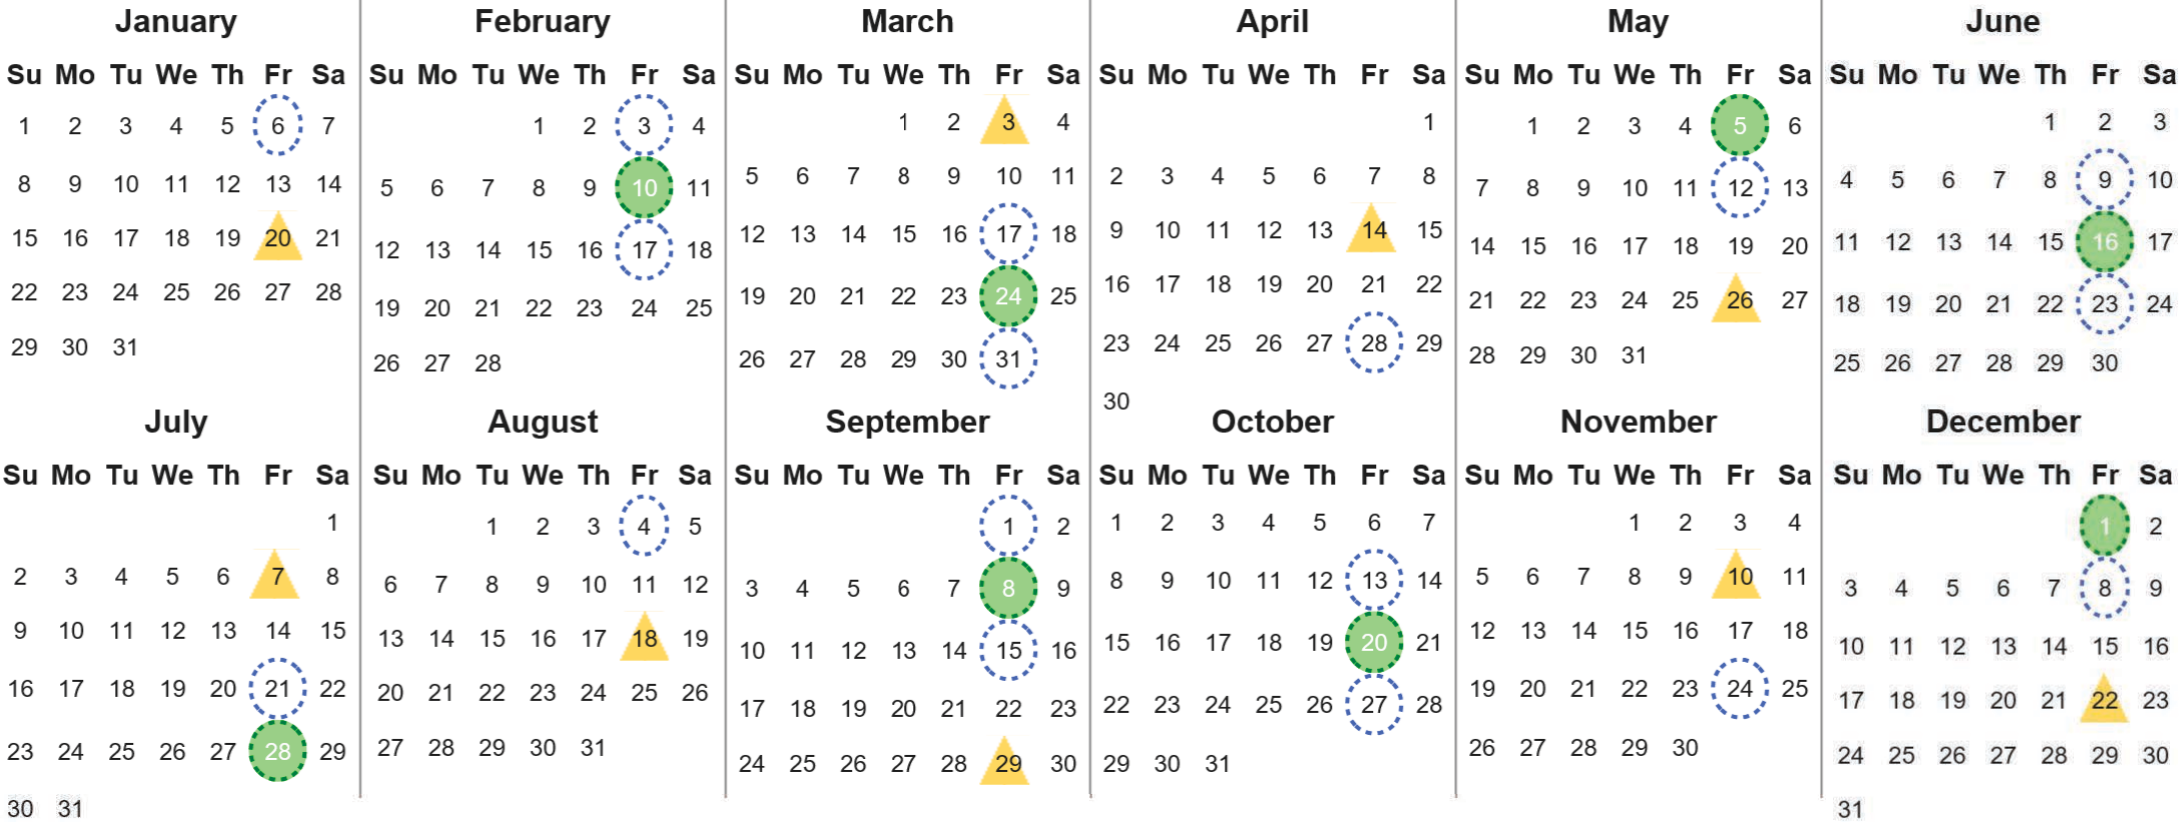

Your waste and recycling collection dates for 2023.

	Non-recyclable Bin Only for items that cannot be recycled		Recycling Bin Paper, card & cardboard • Plastic bottles, pots, tubs & trays • Tins, cans & empty aerosols • Cartons
---	---	---	---

Please place your bins out for collection **by 7.00am** on your collection day.

						
---	---	---	---	---	---	---

 **Festive Collections**
Check local press or website for details