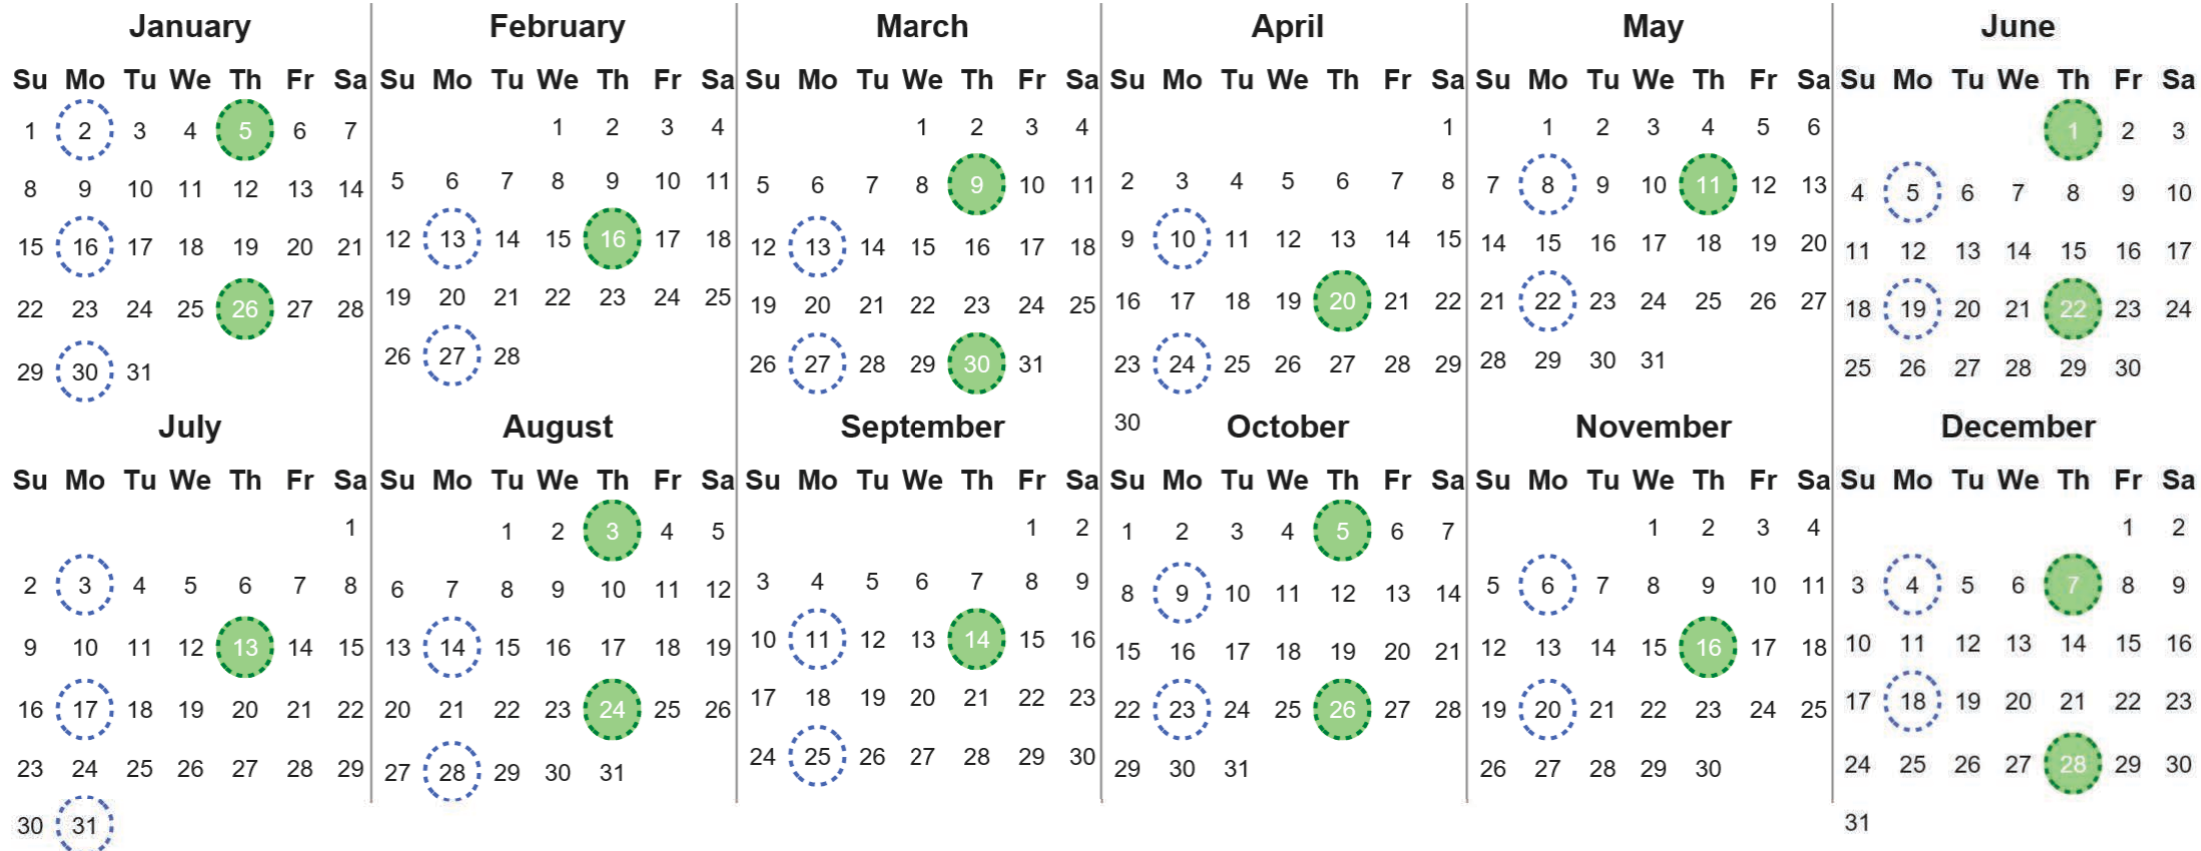

Your waste and recycling collection dates for **2023**.

	<b>Non-recyclable Bin</b> Only for items that cannot be recycled		<b>Recycling Bin</b> Paper, card & cardboard • Plastic bottles, pots, tubs & trays • Tins, cans & empty aerosols • Cartons
---	---	---	---

Please place your bins out for collection **by 7.00am on your collection day.**

				<b>Festive Collections</b> Check local press or website for details
---	---	---	---	--

Calendar Reference: LORN08