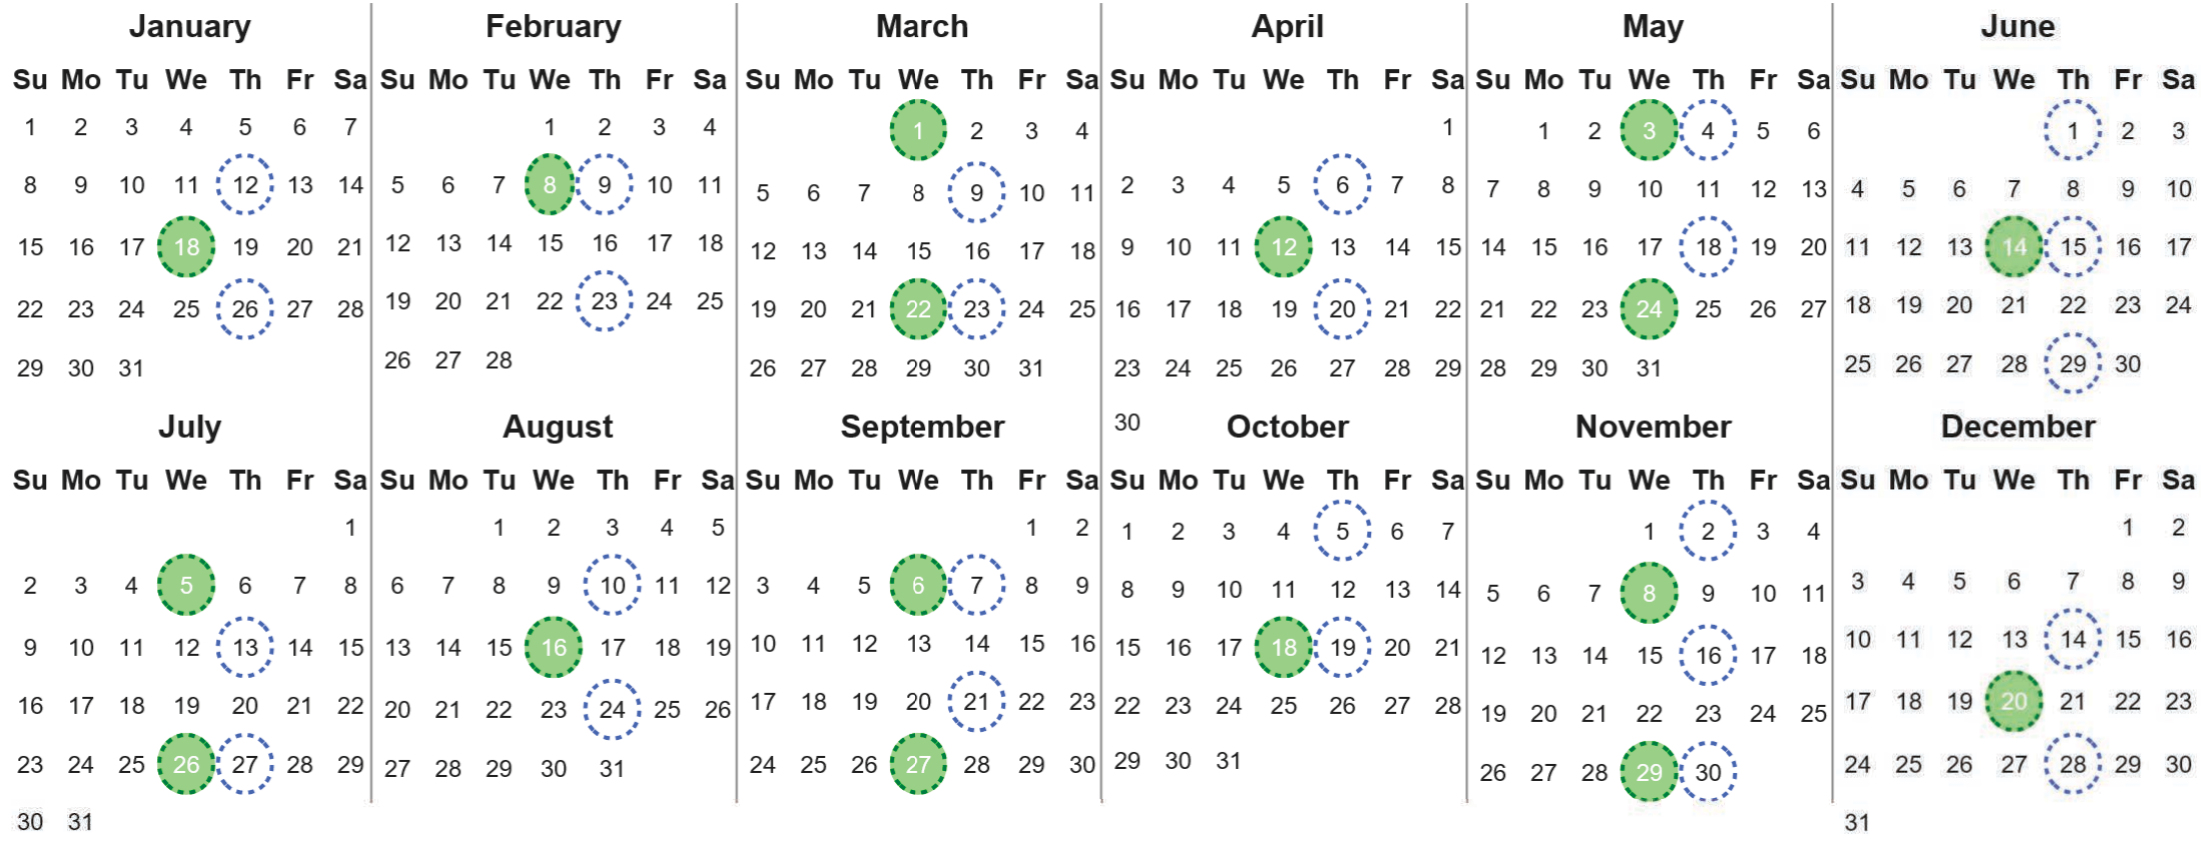

Your waste and recycling collection dates for **2023**.

	Non-recyclable Bin Only for items that cannot be recycled		Recycling Bin Paper, card & cardboard • Plastic bottles, pots, tubs & trays • Tins, cans & empty aerosols • Cartons
---	---	---	---

Please place your bins out for collection **by 7.00am on your collection day.**

				Festive Collections Check local press or website for details
---	---	---	---	--

Calendar Reference: LORN07