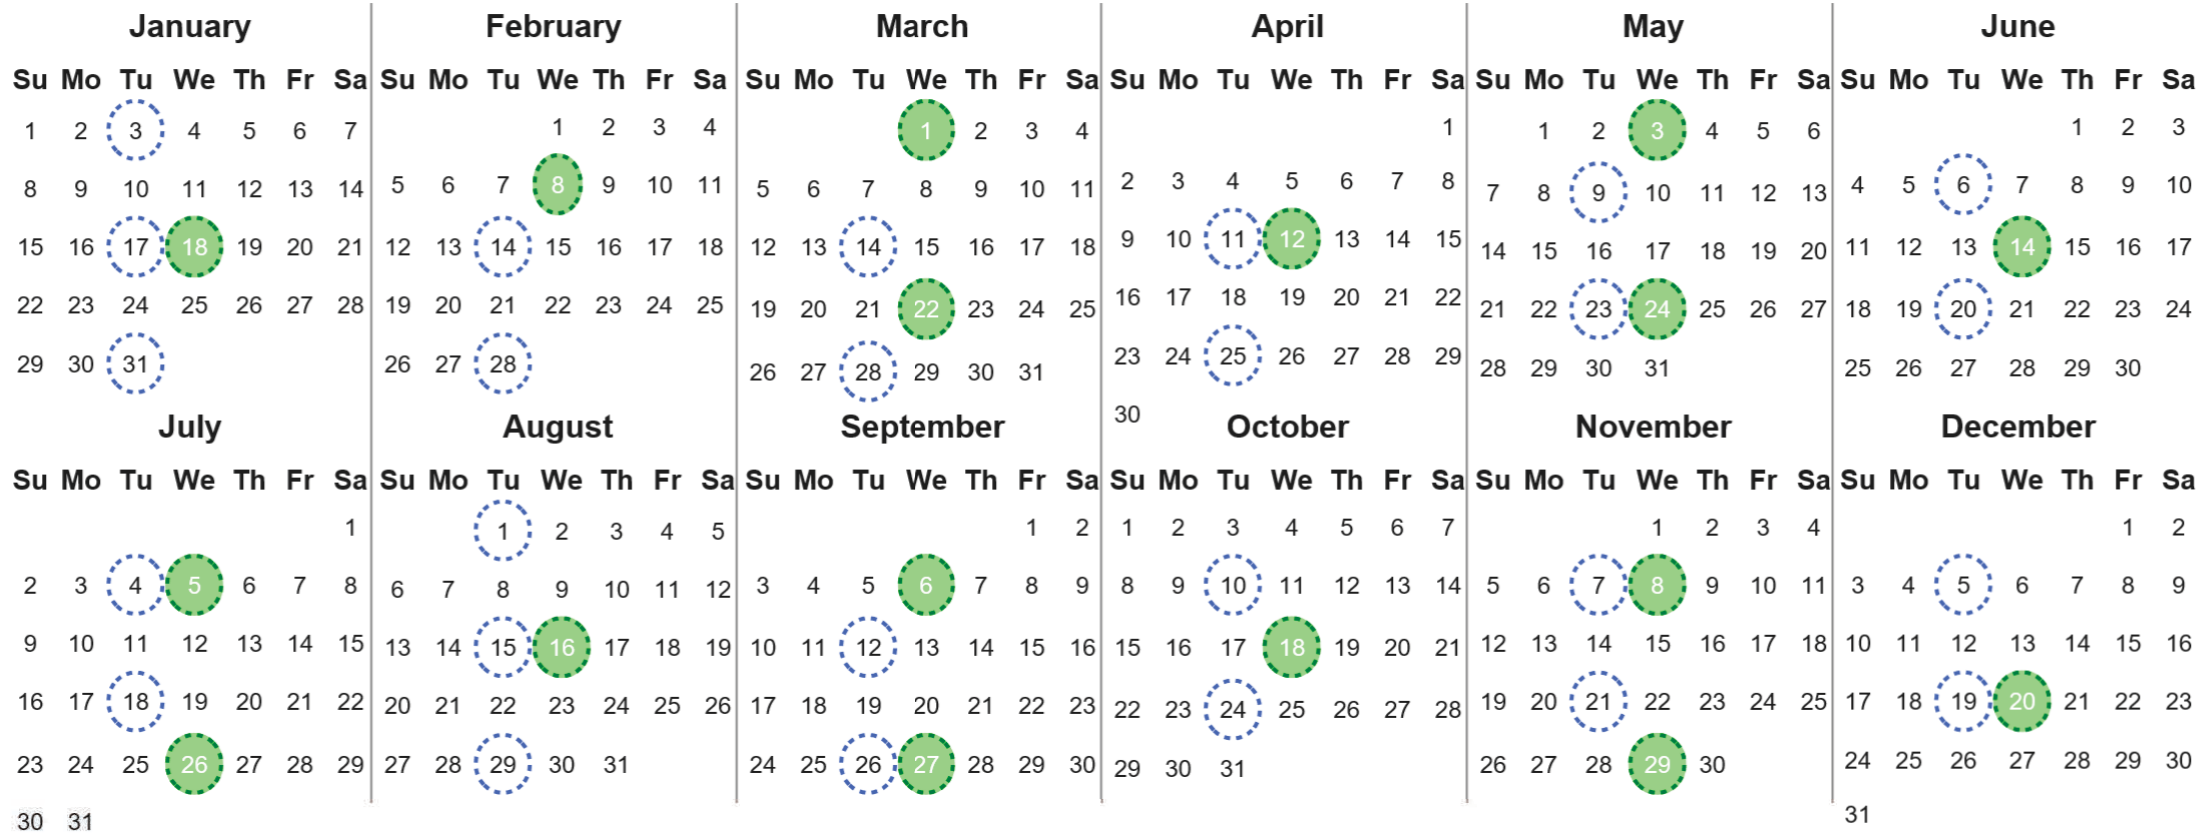

Your waste and recycling collection dates for **2023**.

 <b>Non-recyclable Bin</b> Only for items that cannot be recycled	 <b>Recycling Bin</b> Paper, card & cardboard • Plastic bottles, pots, tubs & trays • Tins, cans & empty aerosols • Cartons
---	---

Please place your bins out for collection **by 7.00am on your collection day.**

 	 	 <b>Festive Collections</b> Check local press or website for details
---	---	--